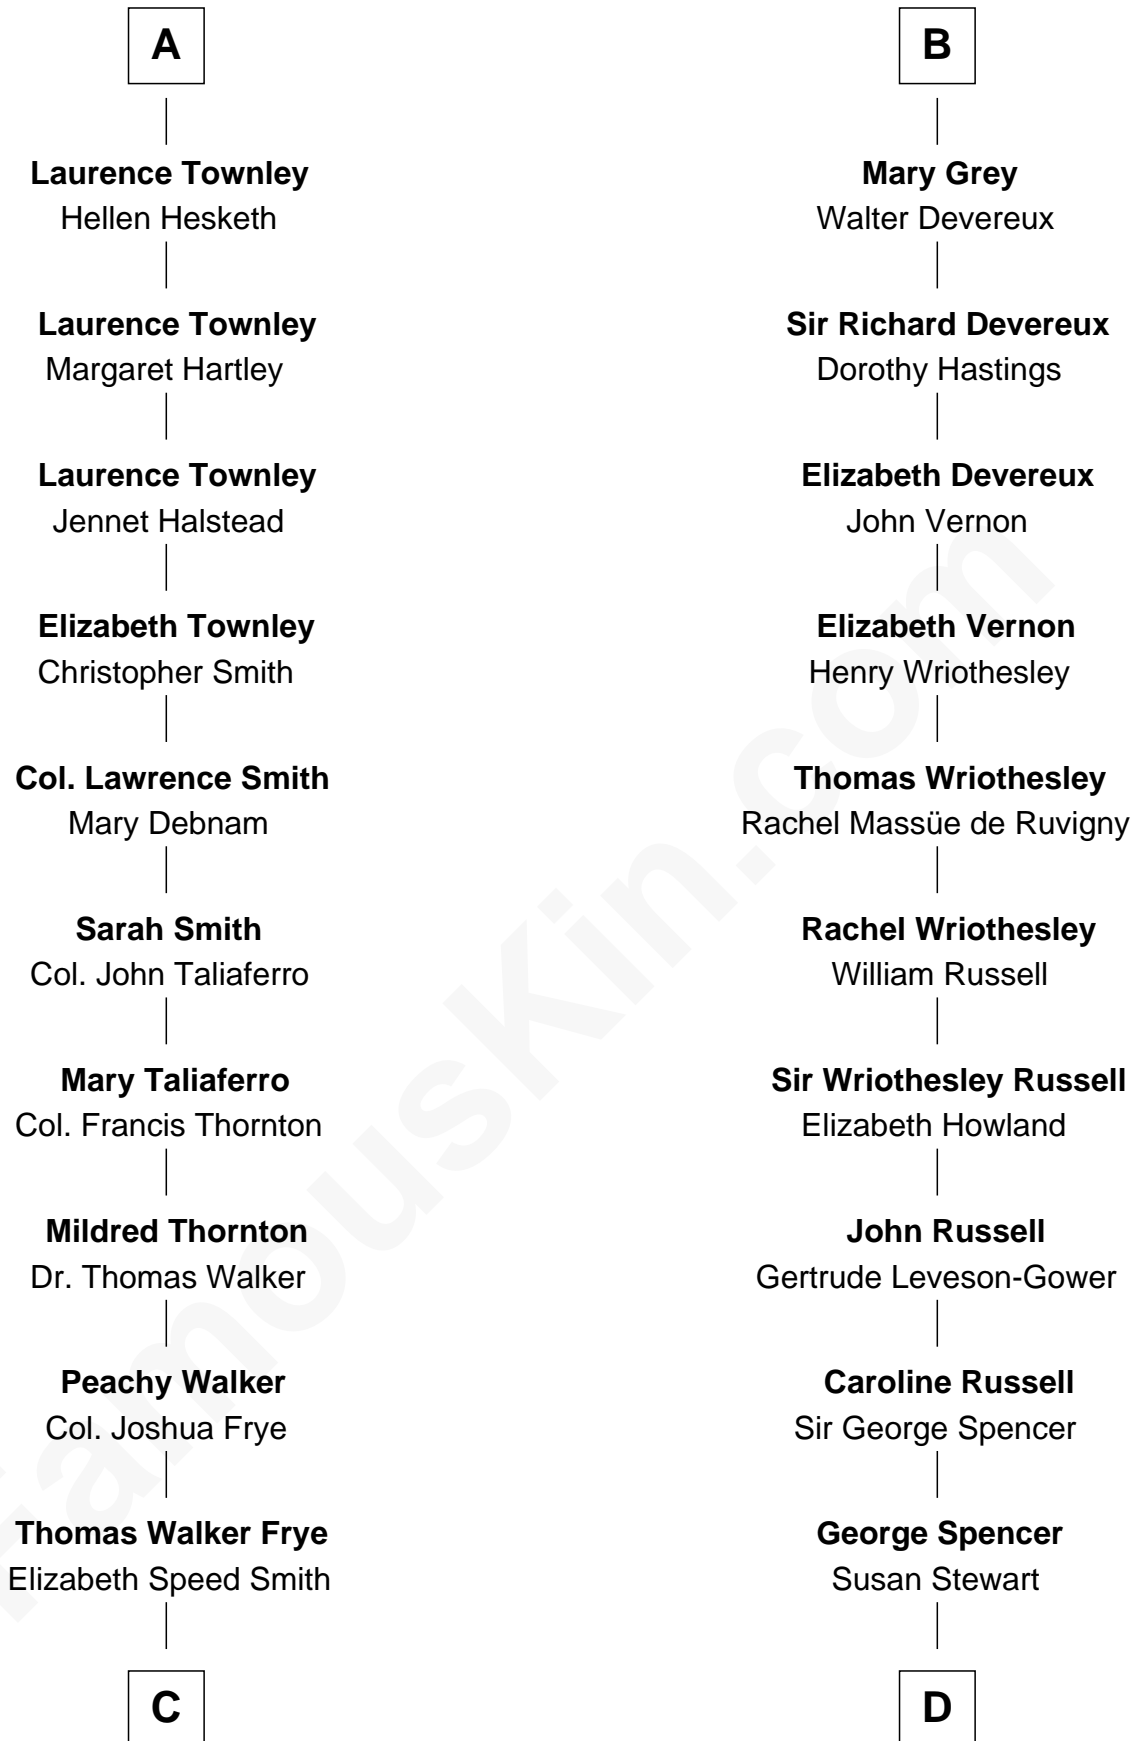

# FamousKin.com Relationship Chart of

**Adlai Stevenson II**  
31st Governor of Illinois

20th cousin of

**Sir Winston Churchill**  
Prime Minister of the United Kingdom

**C**

**Mary Peachy Frye**  
Rev. Lewis Warner Green

**Letitia Green**  
Adlai Ewing Stevenson

**Lewis Green Stevenson**  
Helen Louise Davis

**Adlai Stevenson II**  
*31st Governor of Illinois*

**D**

**Sir George Spencer-Churchill**  
Jane Stewart

**Sir John Winston Spencer-Churchill**  
Frances Anne Emily Vane

**Randolph Henry Spencer-Churchill**  
Jeanette Jerome

**Sir Winston Churchill**  
*Prime Minister of the United Kingdom*