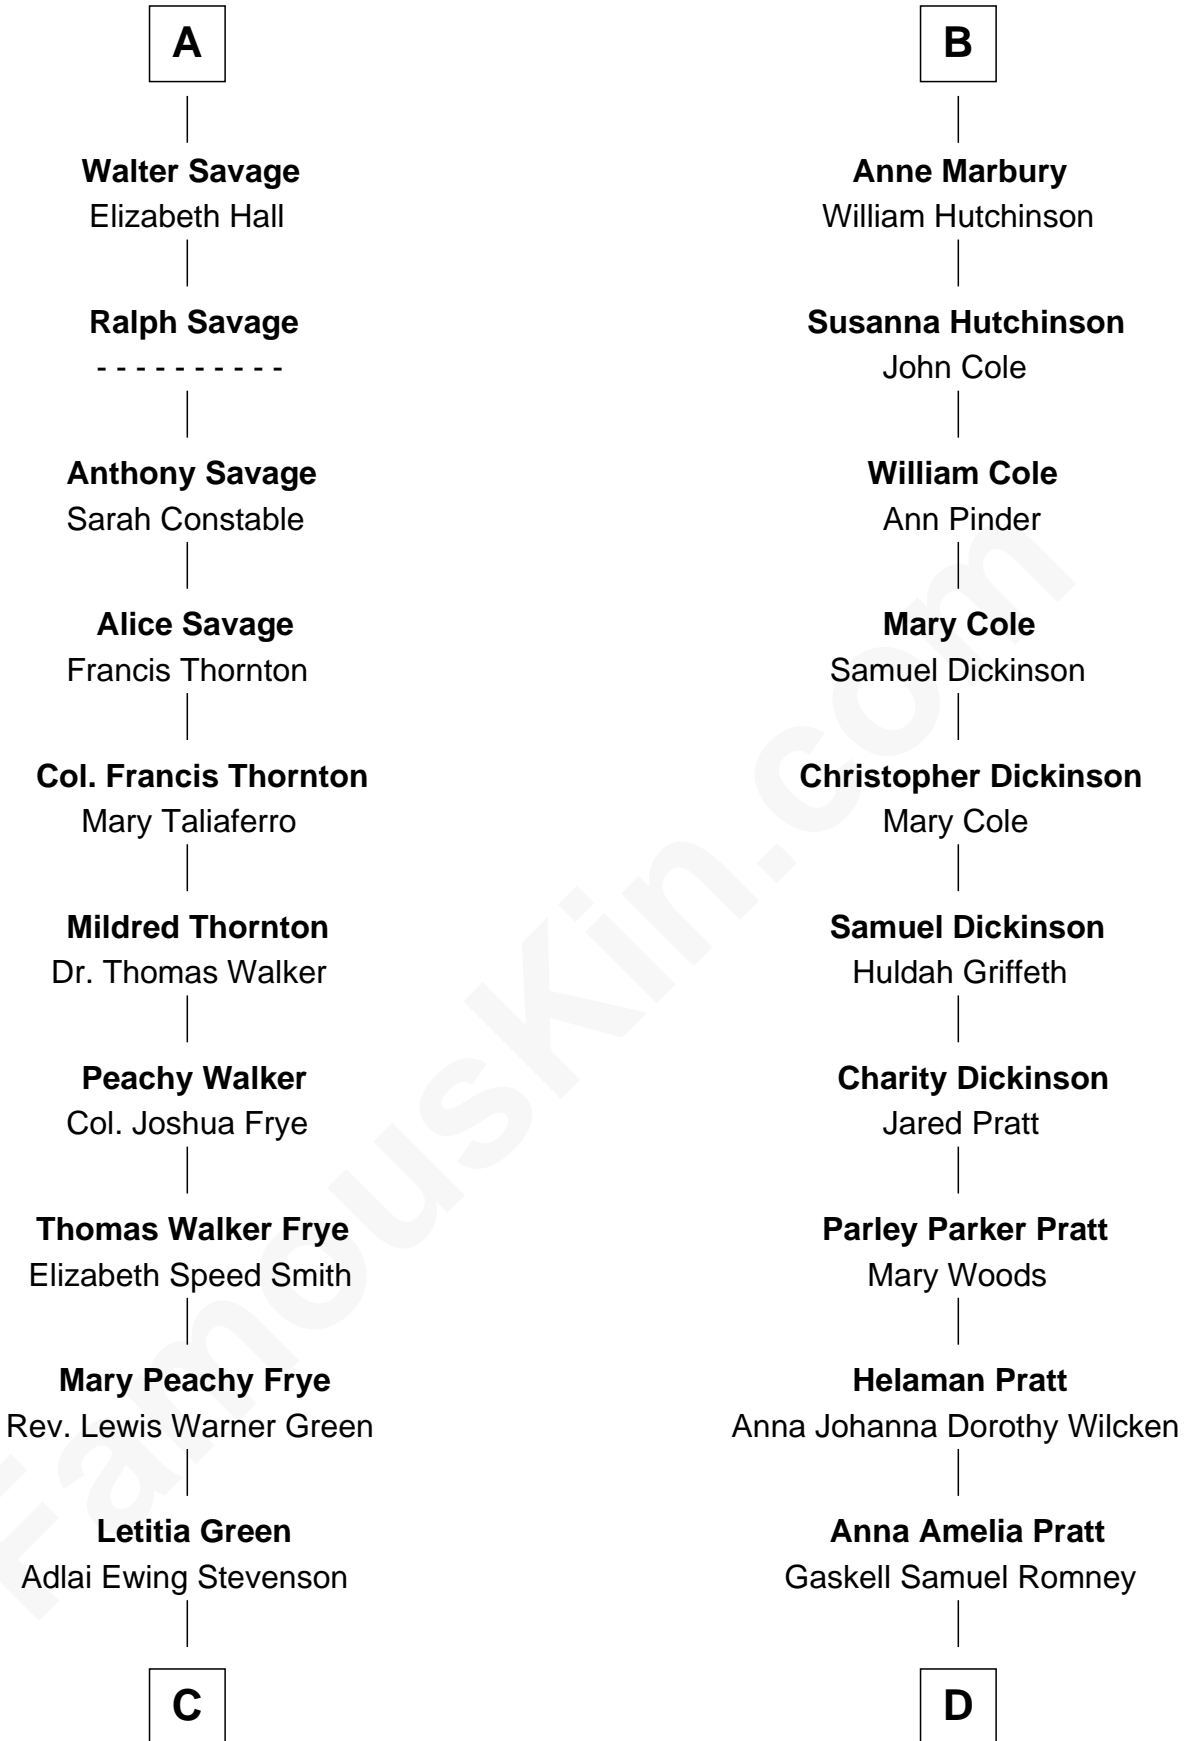

# FamousKin.com Relationship Chart of

**Adlai Stevenson II**  
31st Governor of Illinois

18th cousin of

**Mitt Romney**  
70th Governor of Massachusetts

**C**

**Lewis Green Stevenson**

Helen Louise Davis

**Adlai Stevenson II**

*31st Governor of Illinois*

**D**

**George Wilcken Romney**

Lenore Emily LaFount

**Mitt Romney**

*70th Governor of Massachusetts*

FamousKin.com