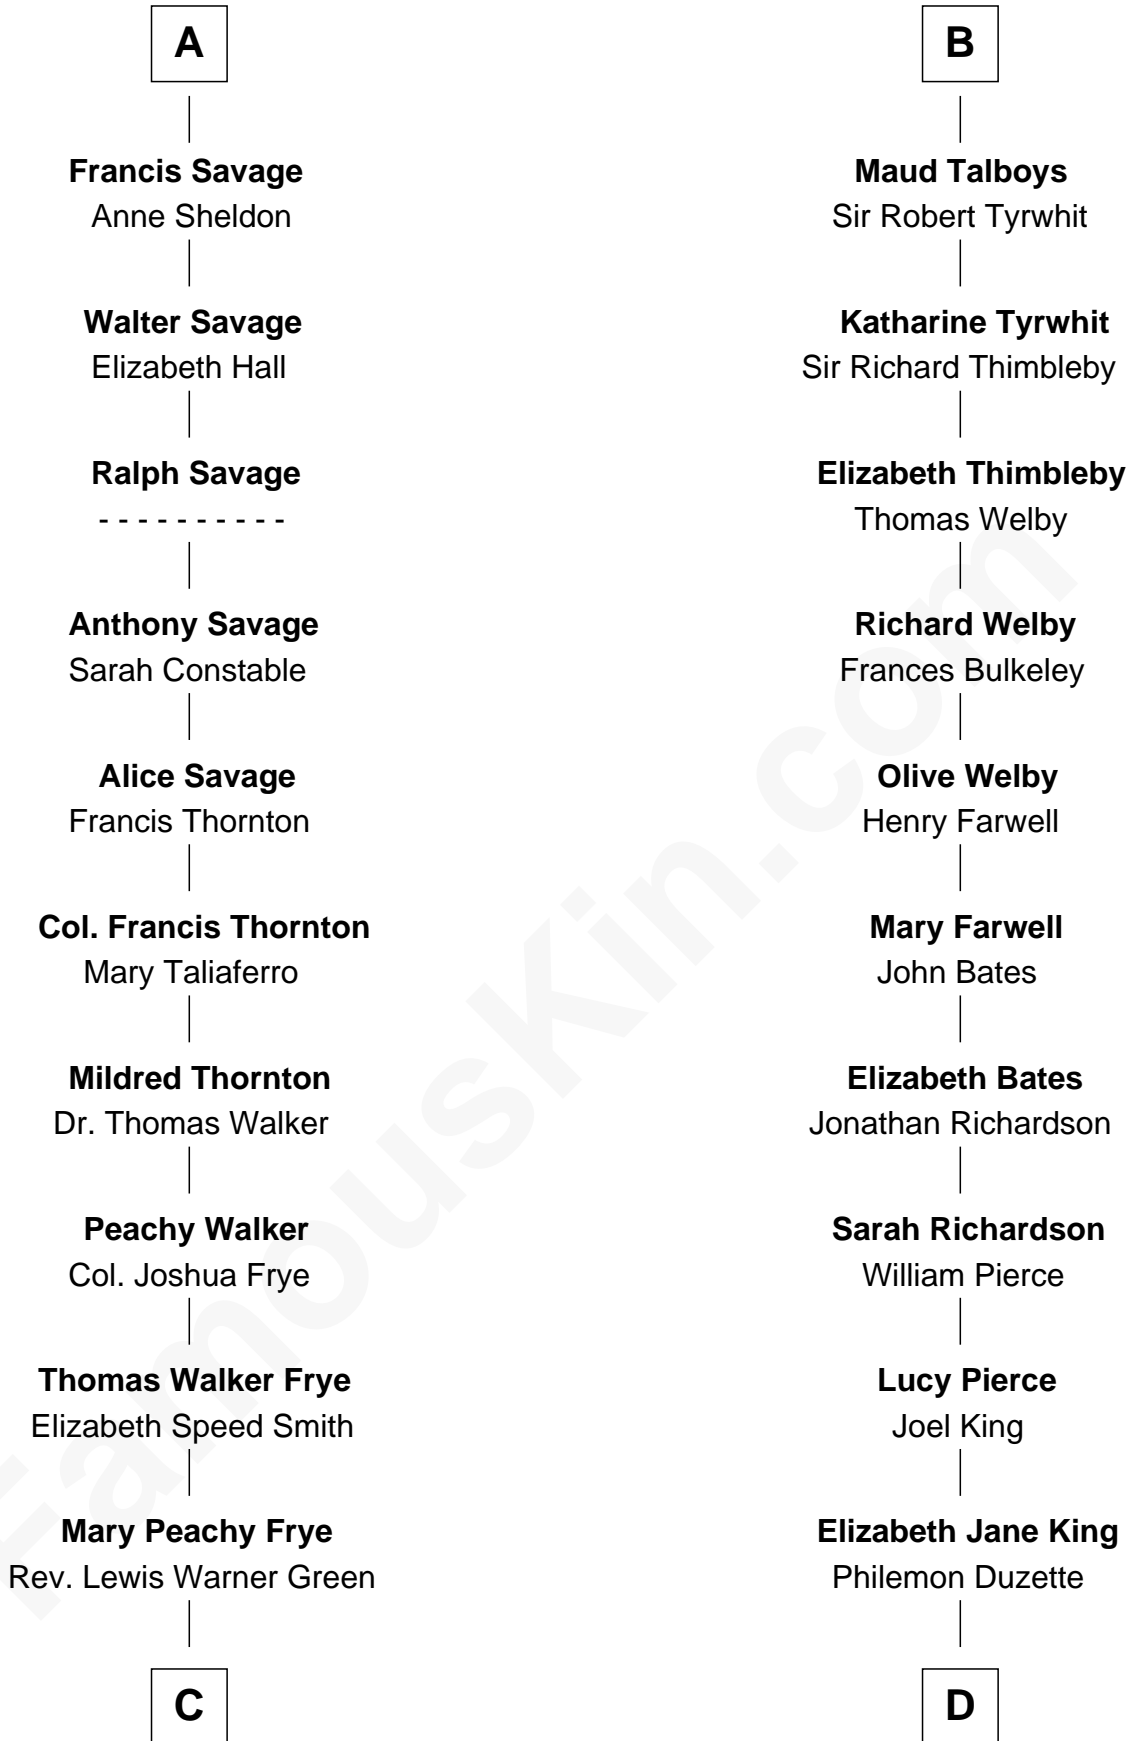

FamousKin.com Relationship Chart of

Adlai Stevenson II

31st Governor of Illinois

19th cousin 2 times removed of

Mitt Romney

70th Governor of Massachusetts

Henry Plantagenet

Maud de Chaworth

John de Mowbray

John de Mowbray

Elizabeth de Segrave

Joan de Mowbray

Sir Thomas Grey

Maud Grey

Sir Robert Ogle

Anne Ogle

Sir William Heron

Elizabeth Heron

Sir John Heron

Elizabeth Heron

Sir Robert Talboys

B

C

Letitia Green
Adlai Ewing Stevenson

Lewis Green Stevenson
Helen Louise Davis

Adlai Stevenson II
31st Governor of Illinois

D

Clarissa Minerva Duzette
Lewis Robison

Charles Edward Robison
Rosetta Mary Berry

Alma Luella Robison
Harold Arundel LaFount