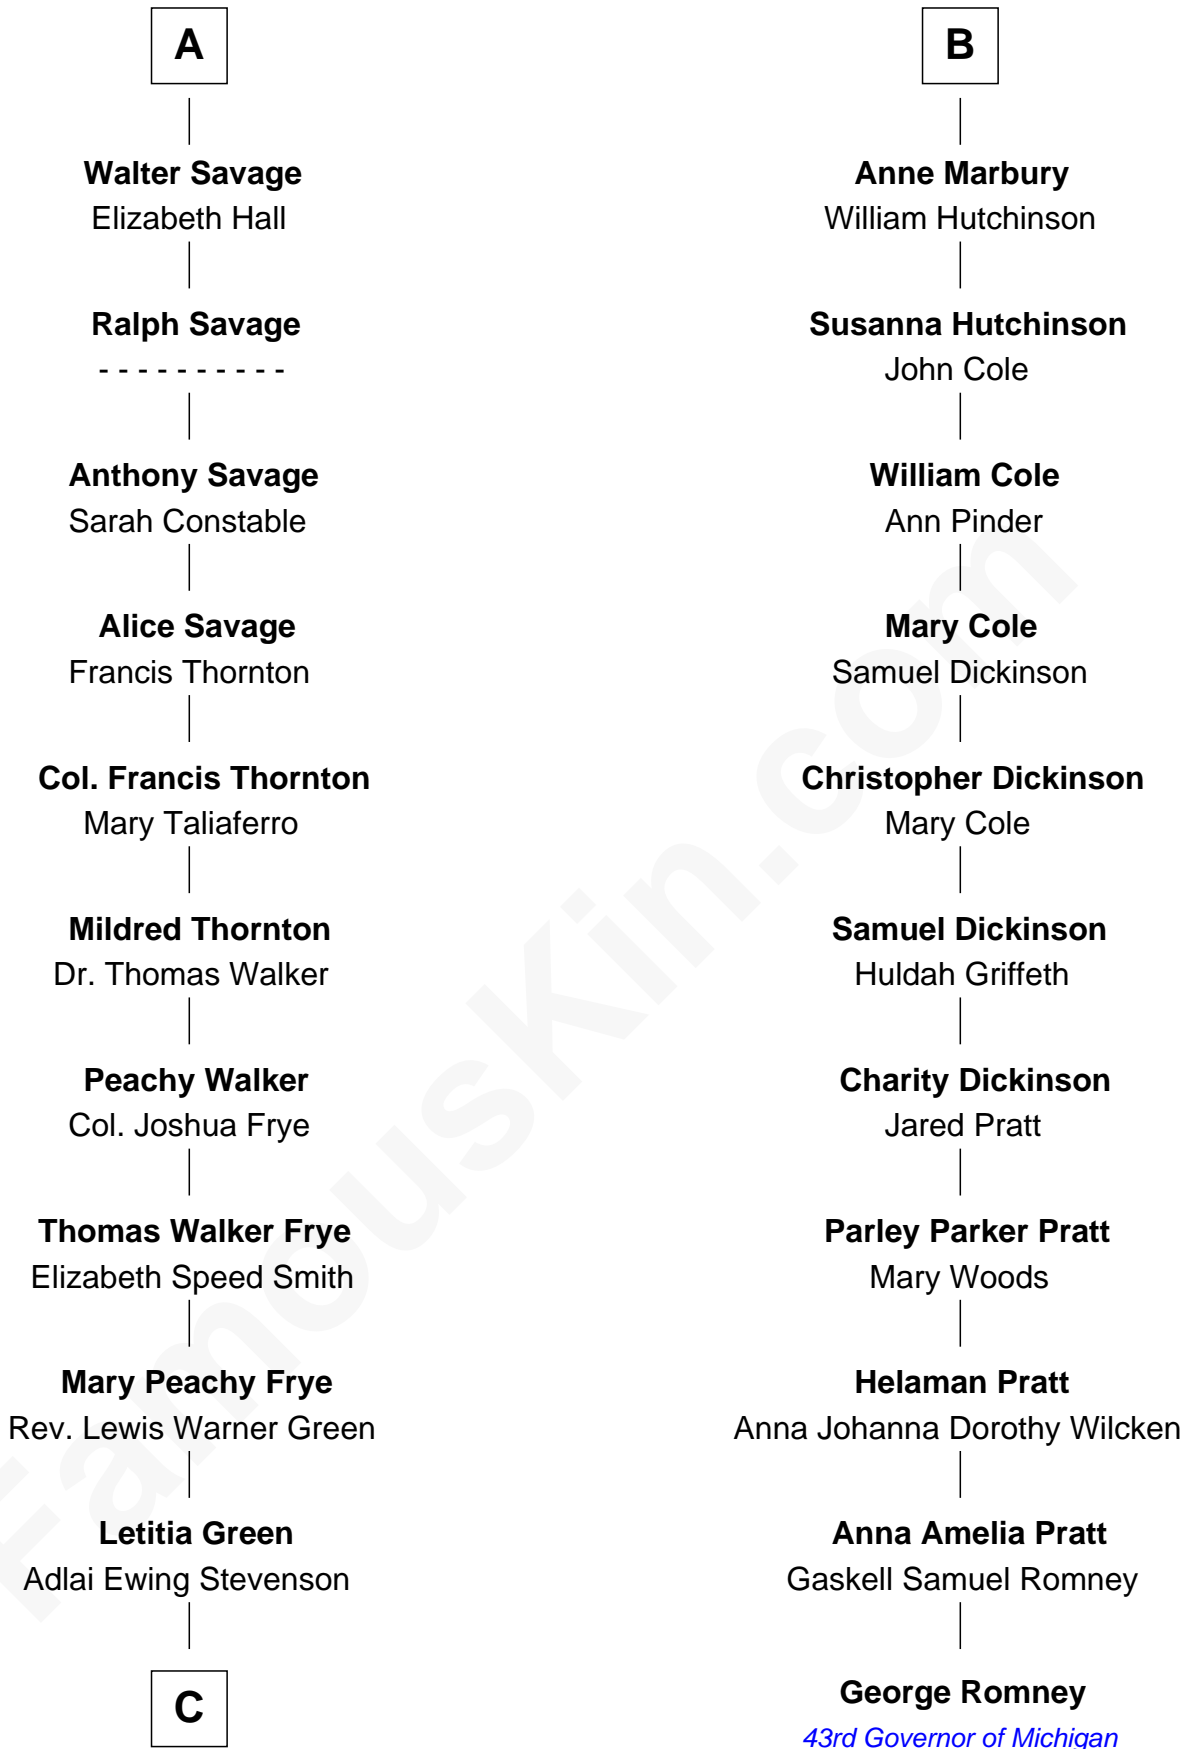

# FamousKin.com Relationship Chart of

**Adlai Stevenson II**

*31st Governor of Illinois*

17th cousin 1 time removed of

**George Romney**

*43rd Governor of Michigan*

C

—  
**Lewis Green Stevenson**

Helen Louise Davis

—  
**Adlai Stevenson II**

*31st Governor of Illinois*

FamousKin.com