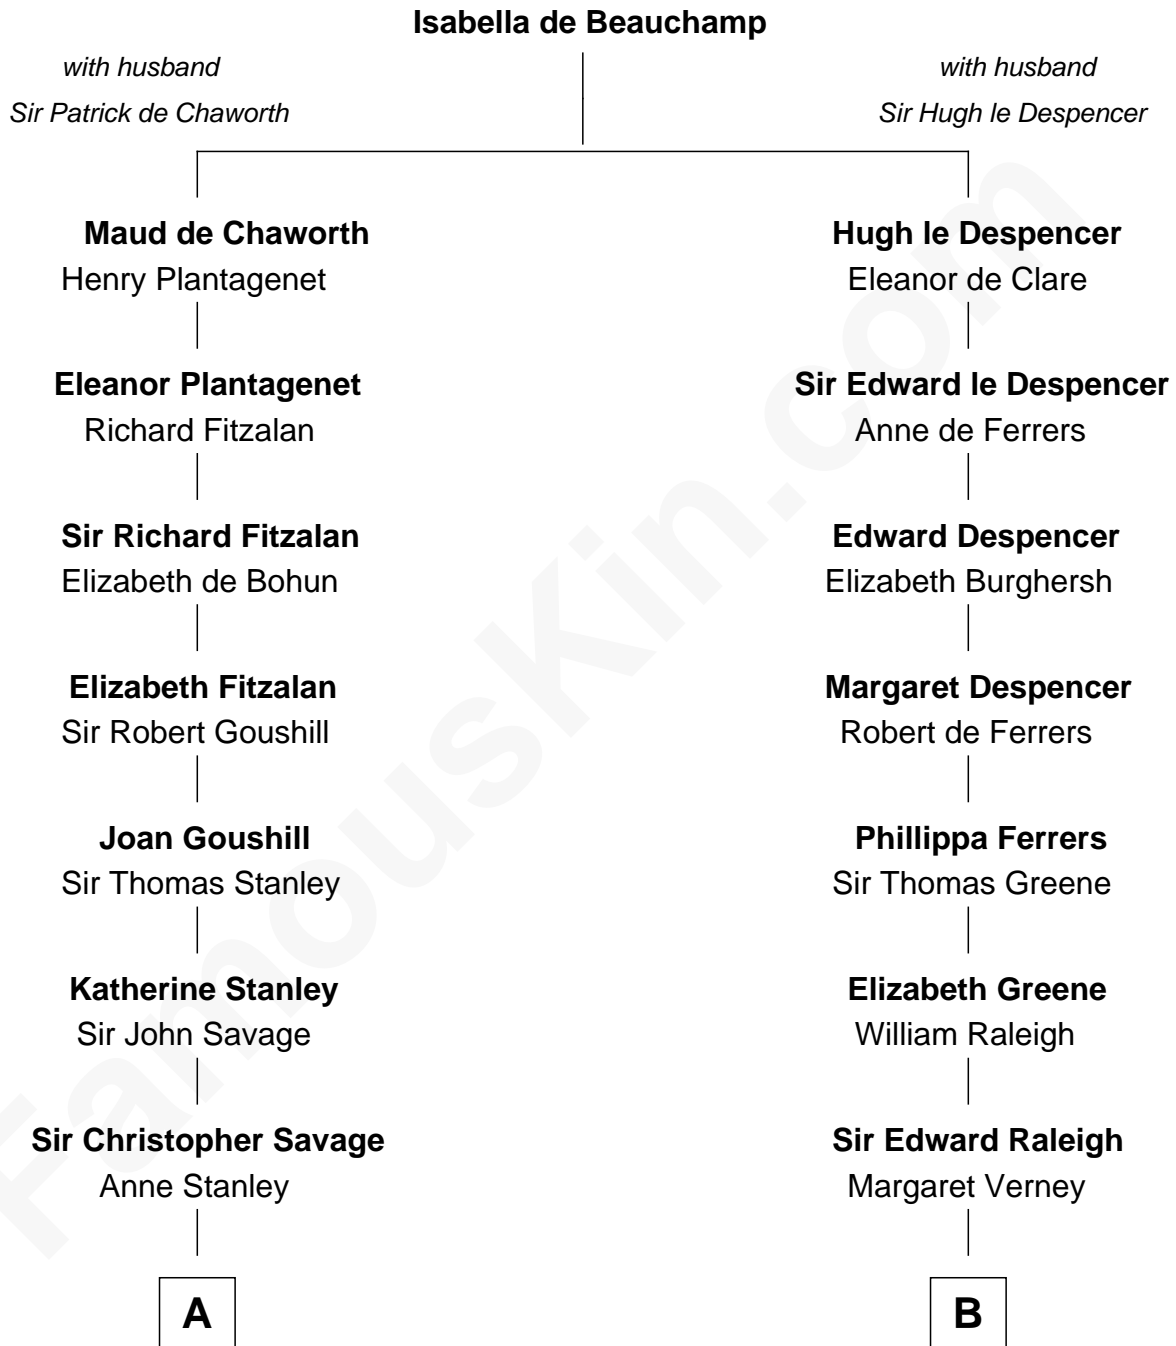

# FamousKin.com Relationship Chart of

**Adlai Stevenson II**

*31st Governor of Illinois*

20th cousin 1 time removed of

**George Romney**

*43rd Governor of Michigan*

**C**

**Mary Peachy Frye**  
Rev. Lewis Warner Green

**Letitia Green**  
Adlai Ewing Stevenson

**Lewis Green Stevenson**  
Helen Louise Davis

**Adlai Stevenson II**  
*31st Governor of Illinois*

**D**

**Charity Dickinson**  
Jared Pratt

**Parley Parker Pratt**  
Mary Woods

**Helaman Pratt**  
Anna Johanna Dorothy Wilcken

**Anna Amelia Pratt**  
Gaskell Samuel Romney

**George Romney**  
*43rd Governor of Michigan*

FamousKin.com