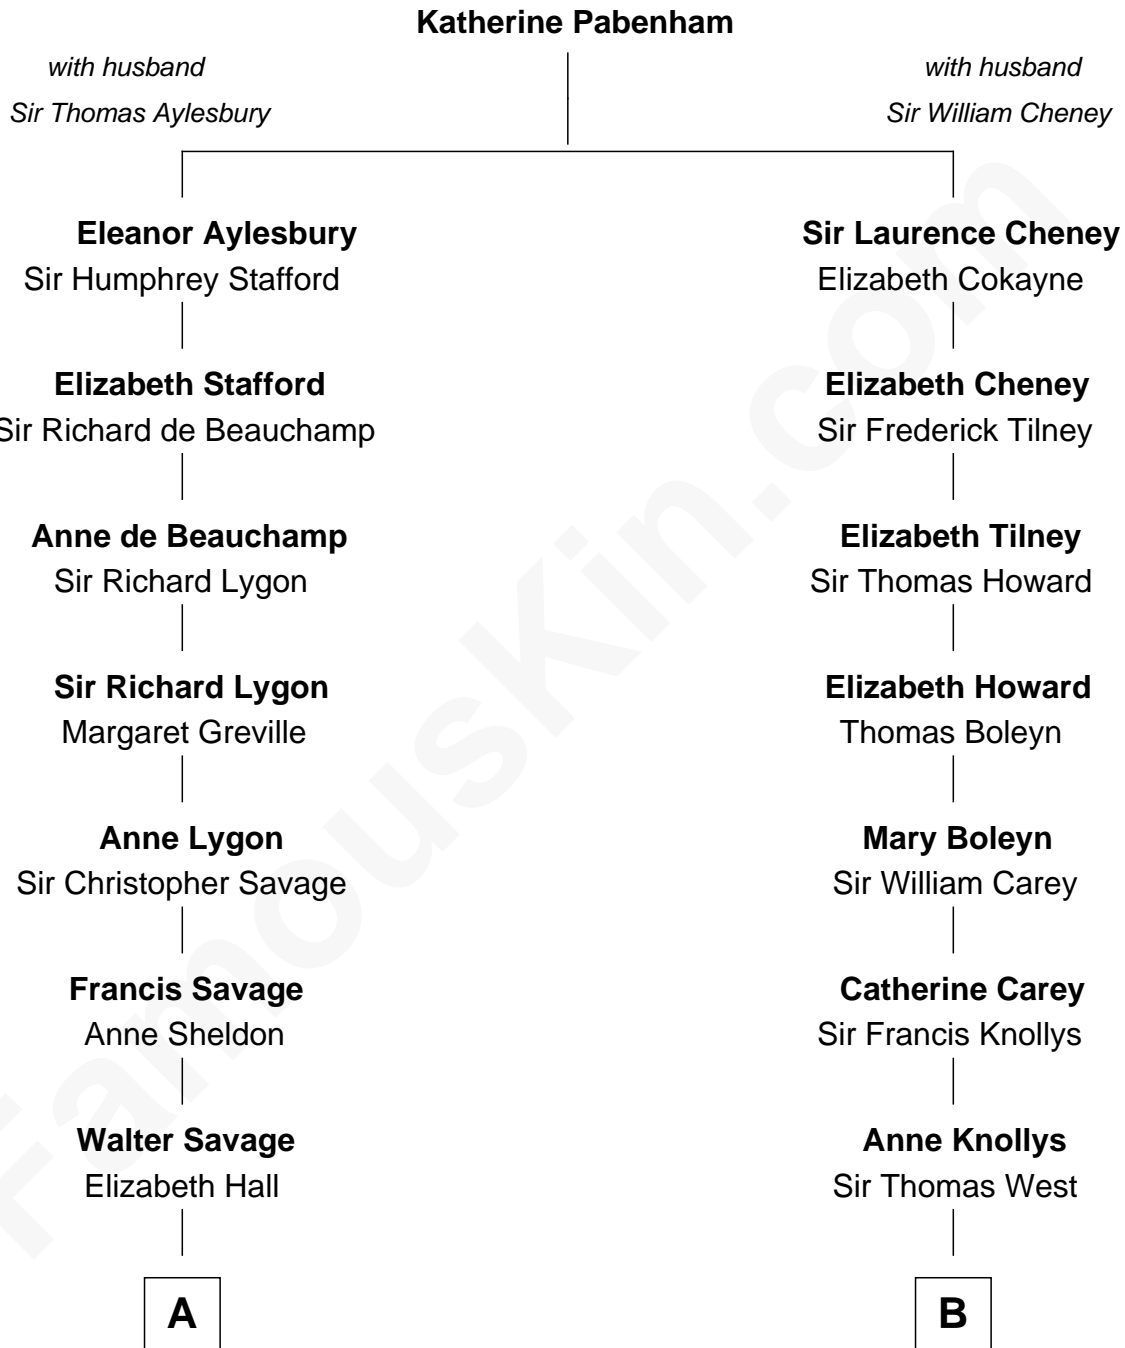

FamousKin.com Relationship Chart of

Adlai Stevenson II

31st Governor of Illinois

17th cousin 1 time removed of

Nelson Rockefeller

41st U.S. Vice-President

C

John Davison Rockefeller

Abby Greene Aldrich

Nelson Rockefeller

41st U.S. Vice-President

FamousKin.com