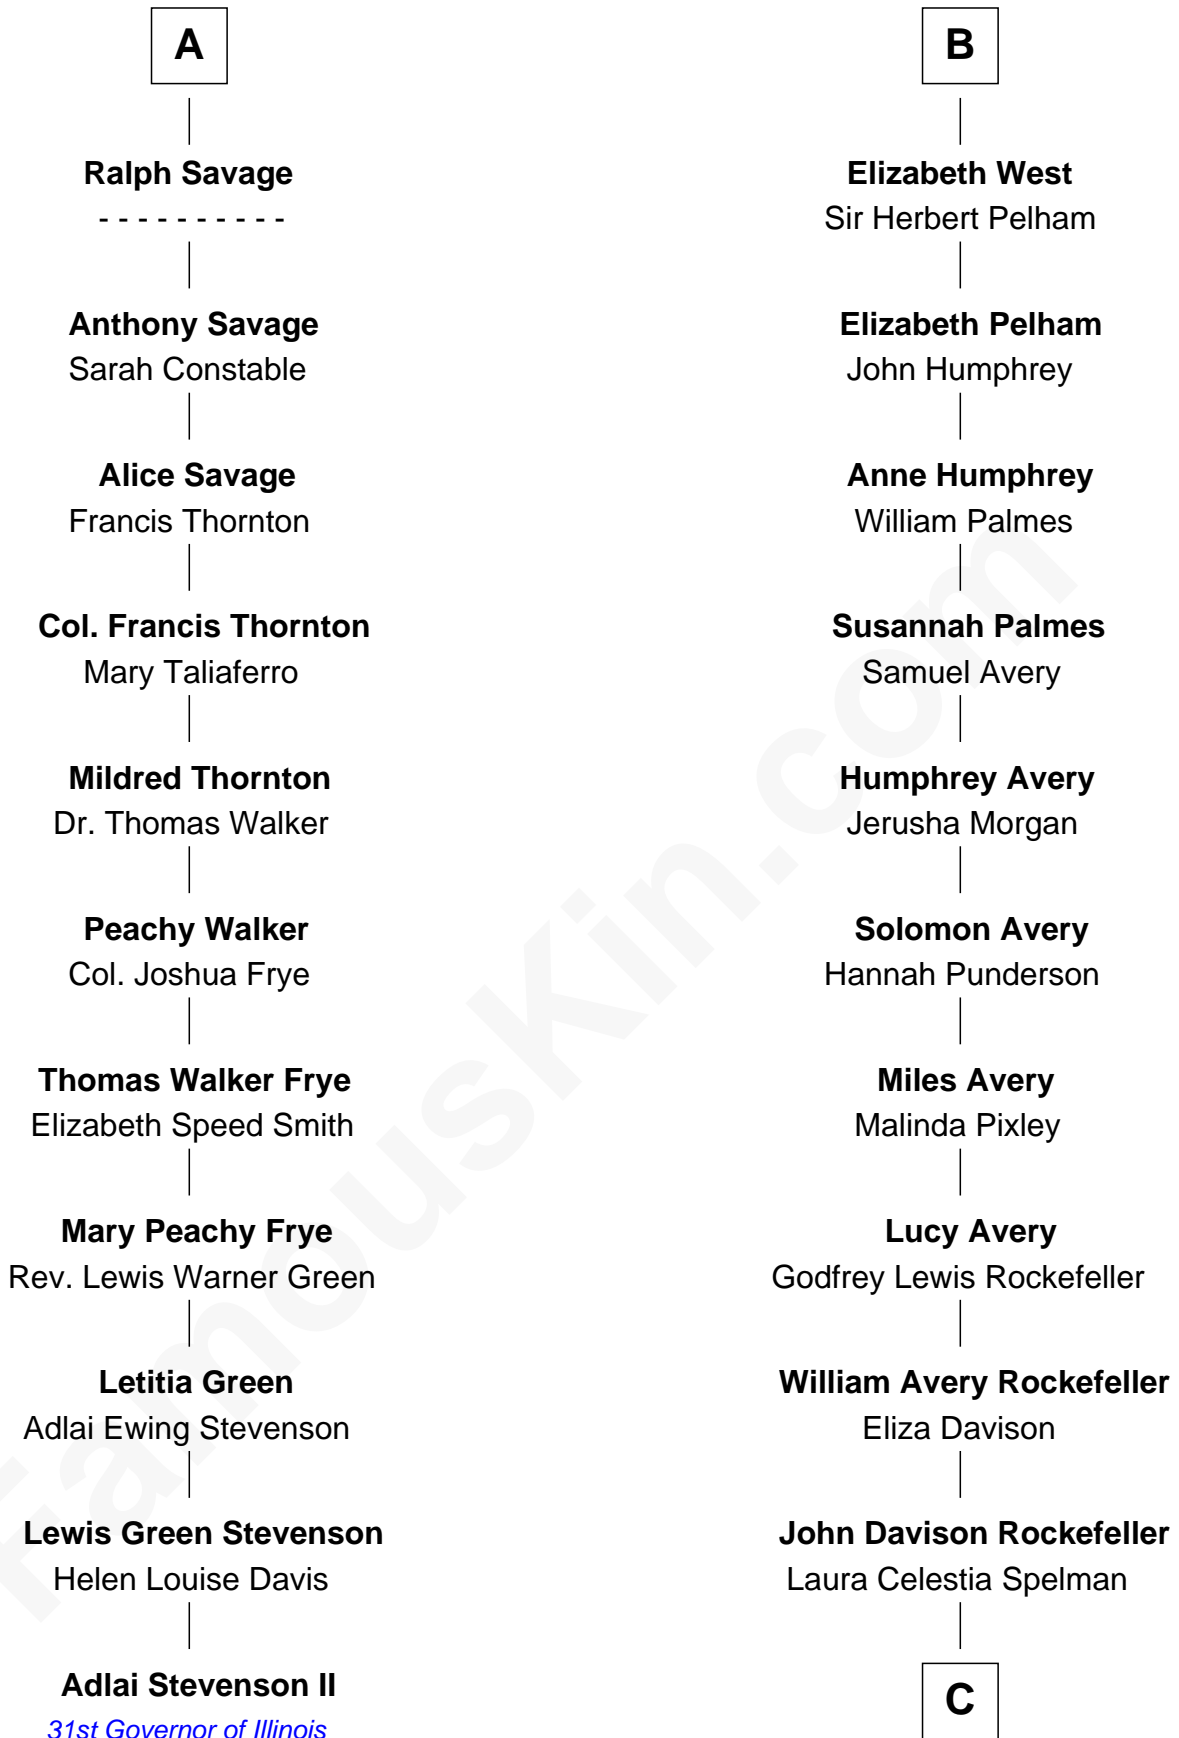

FamousKin.com Relationship Chart of

Adlai Stevenson II

31st Governor of Illinois

17th cousin 1 time removed of

Nelson Rockefeller

41st U.S. Vice-President

C

John Davison Rockefeller

Abby Greene Aldrich

Nelson Rockefeller

41st U.S. Vice-President

FamousKin.com