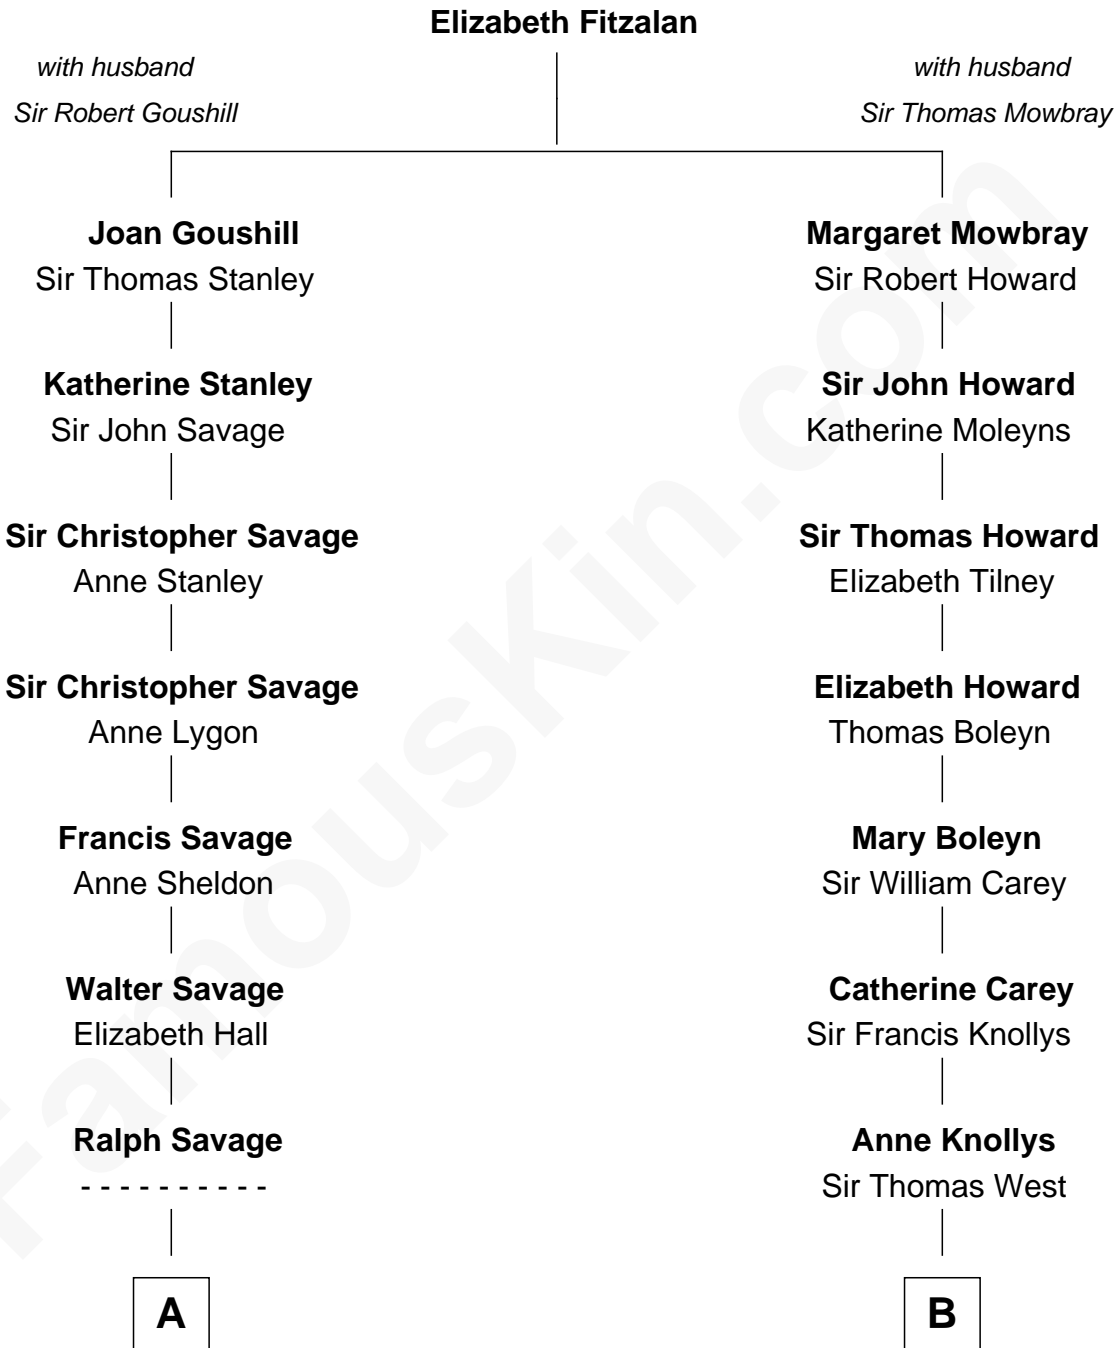

FamousKin.com Relationship Chart of

Adlai Stevenson II

31st Governor of Illinois

16th cousin 2 times removed of

Nelson Rockefeller

41st U.S. Vice-President

C

John Davison Rockefeller

Abby Greene Aldrich

Nelson Rockefeller

41st U.S. Vice-President

FamousKin.com