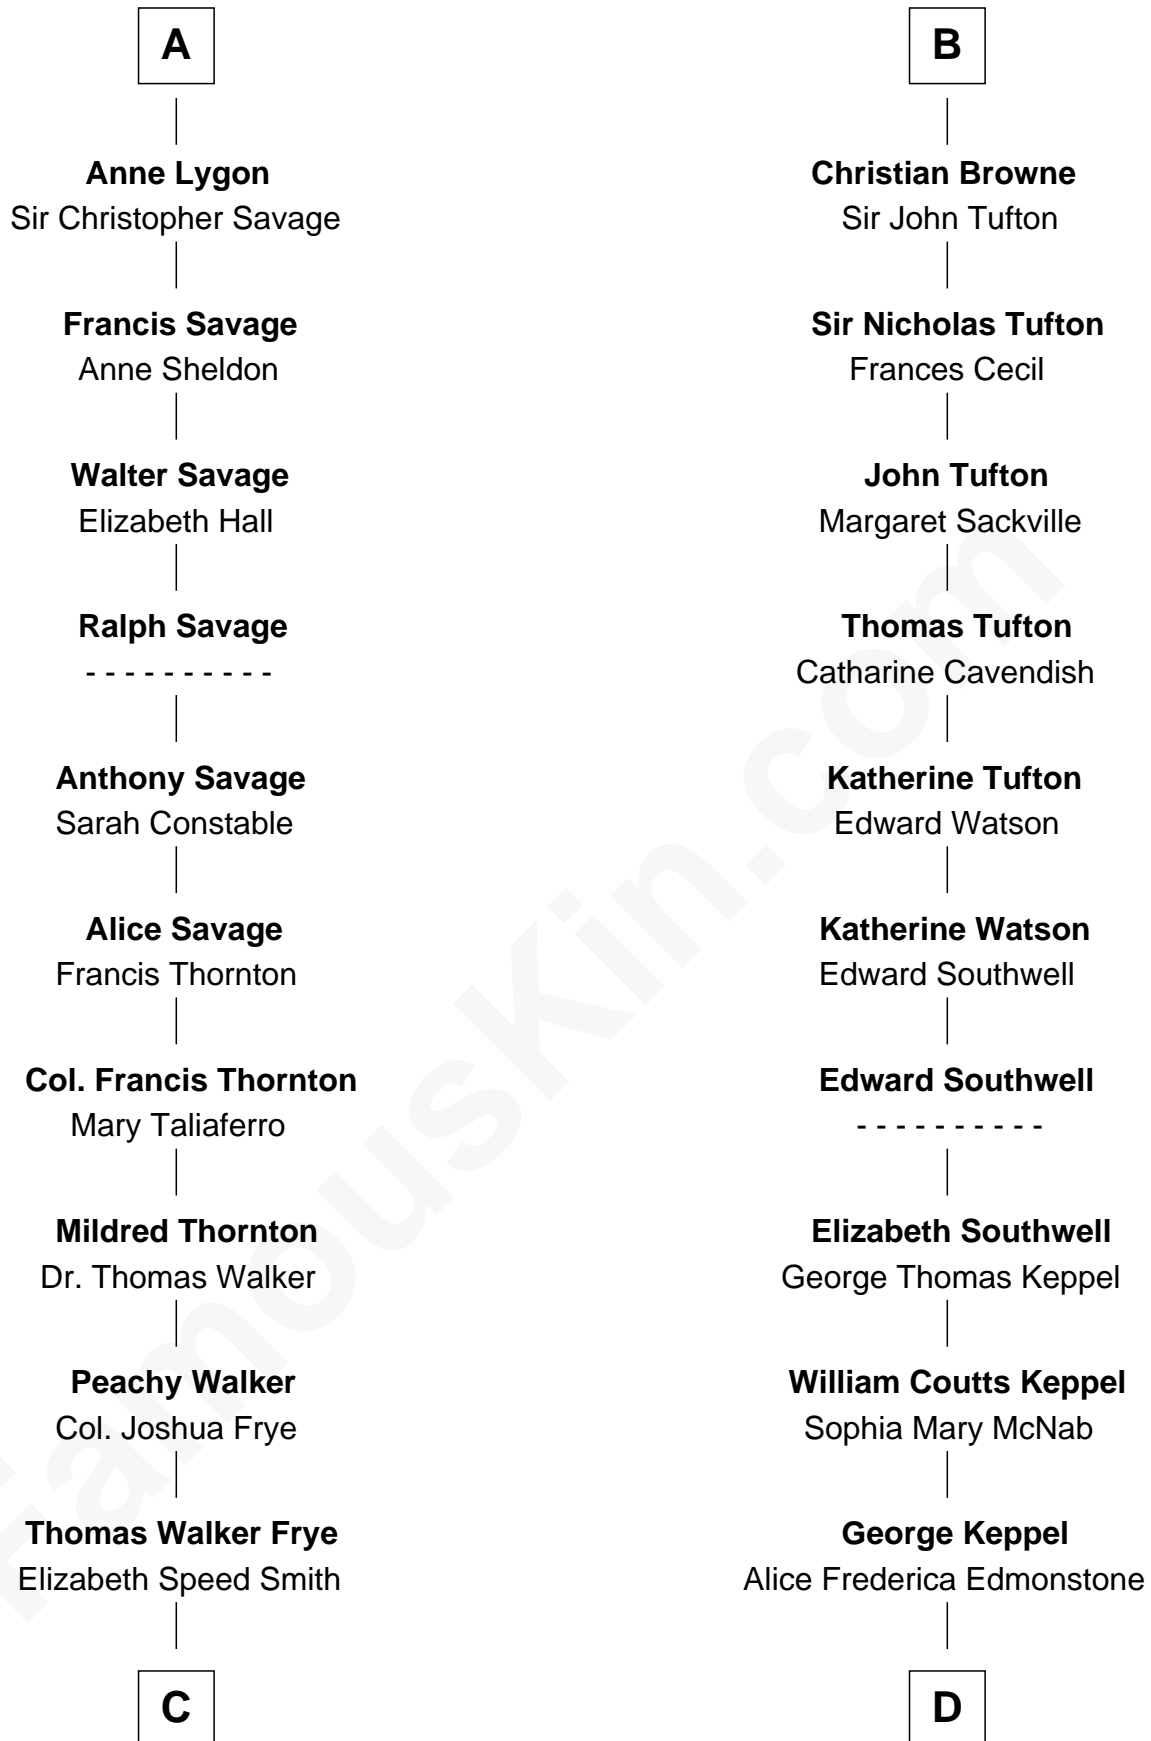

FamousKin.com Relationship Chart of

Adlai Stevenson II

31st Governor of Illinois

19th cousin 1 time removed of

Camilla Parker Bowles

Queen Consort of the United Kingdom

C

Mary Peachy Frye
Rev. Lewis Warner Green

Letitia Green
Adlai Ewing Stevenson

Lewis Green Stevenson
Helen Louise Davis

Adlai Stevenson II
31st Governor of Illinois

D

Sonia Rosemary Keppel
Roland Calvert Cubitt

Rosalind Maud Cubitt
Bruce Middleton Hope Shand