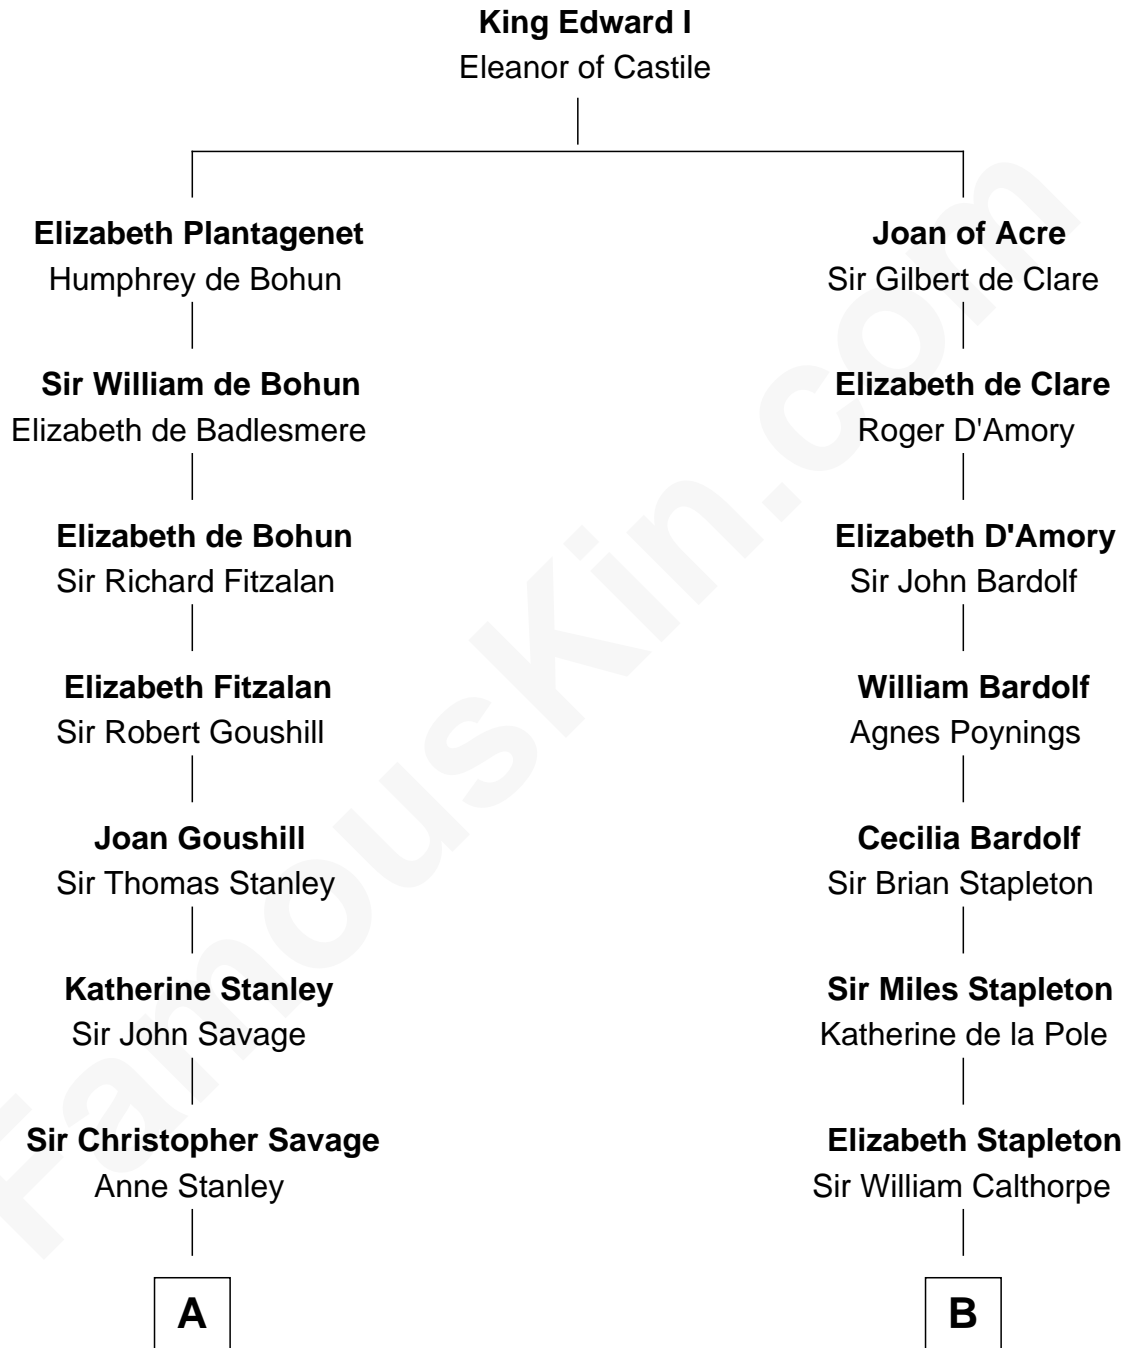

# FamousKin.com Relationship Chart of

**Adlai Stevenson II**

*31st Governor of Illinois*

20th cousin 1 time removed of

**Jesse James**

*Outlaw, Bank Robber, Murderer*

**C**

**Mary Peachy Frye**  
Rev. Lewis Warner Green

**Letitia Green**  
Adlai Ewing Stevenson

**Lewis Green Stevenson**  
Helen Louise Davis

**Adlai Stevenson II**  
*31st Governor of Illinois*

**D**

**Rachel Dorsey**  
Anthony Lindsay

**Anthony Lindsay**  
Ailsey Cole

**Sarah Lindsay**  
James Cole

**Zerelda Elizabeth Cole**  
Robert Sallee James

**Jesse James**  
*Outlaw, Bank Robber, Murderer*