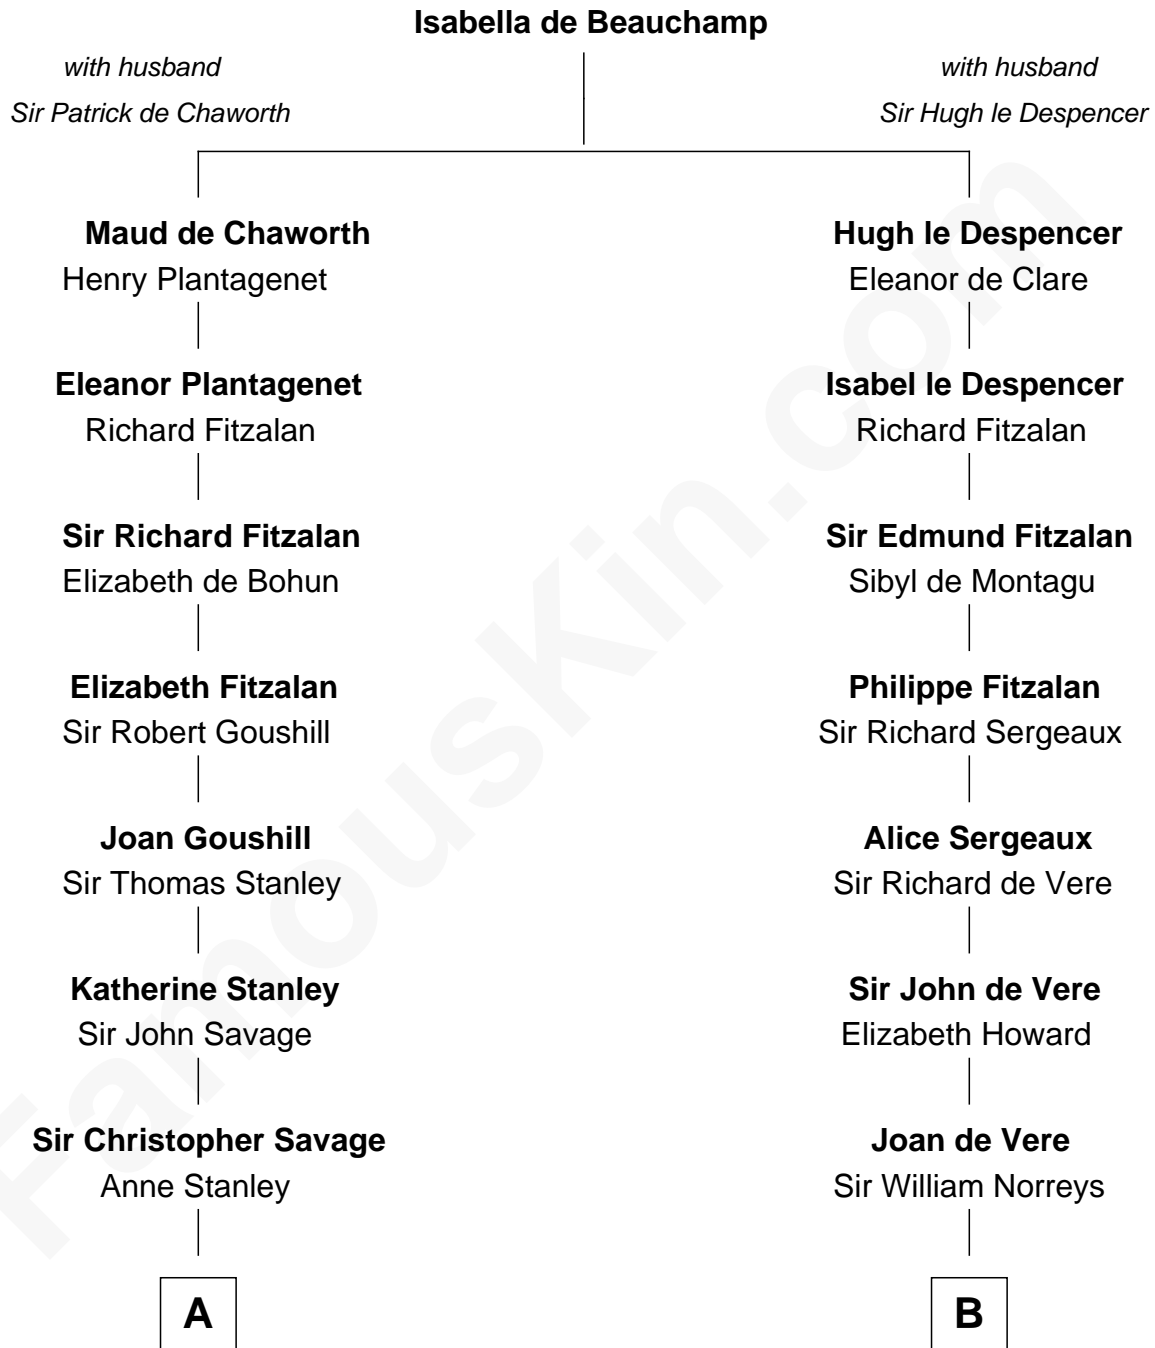

# FamousKin.com Relationship Chart of

**Adlai Stevenson II**

*31st Governor of Illinois*

20th cousin 1 time removed of

**Lou (Henry) Hoover**

*First Lady of President Herbert Hoover*

**C**

**Mary Peachy Frye**  
Rev. Lewis Warner Green

**Letitia Green**  
Adlai Ewing Stevenson

**Lewis Green Stevenson**  
Helen Louise Davis

**Adlai Stevenson II**  
*31st Governor of Illinois*

**D**

**Polly Goffe**  
Josiah Wallace

**Nancy M. Wallace**  
John Scobey

**Philomelia Sophia Scobey**  
Phineas Weed

**Florence Ida Weed**  
Charles Delano Henry

**Lou (Henry) Hoover**  
*First Lady of Herbert Hoover*