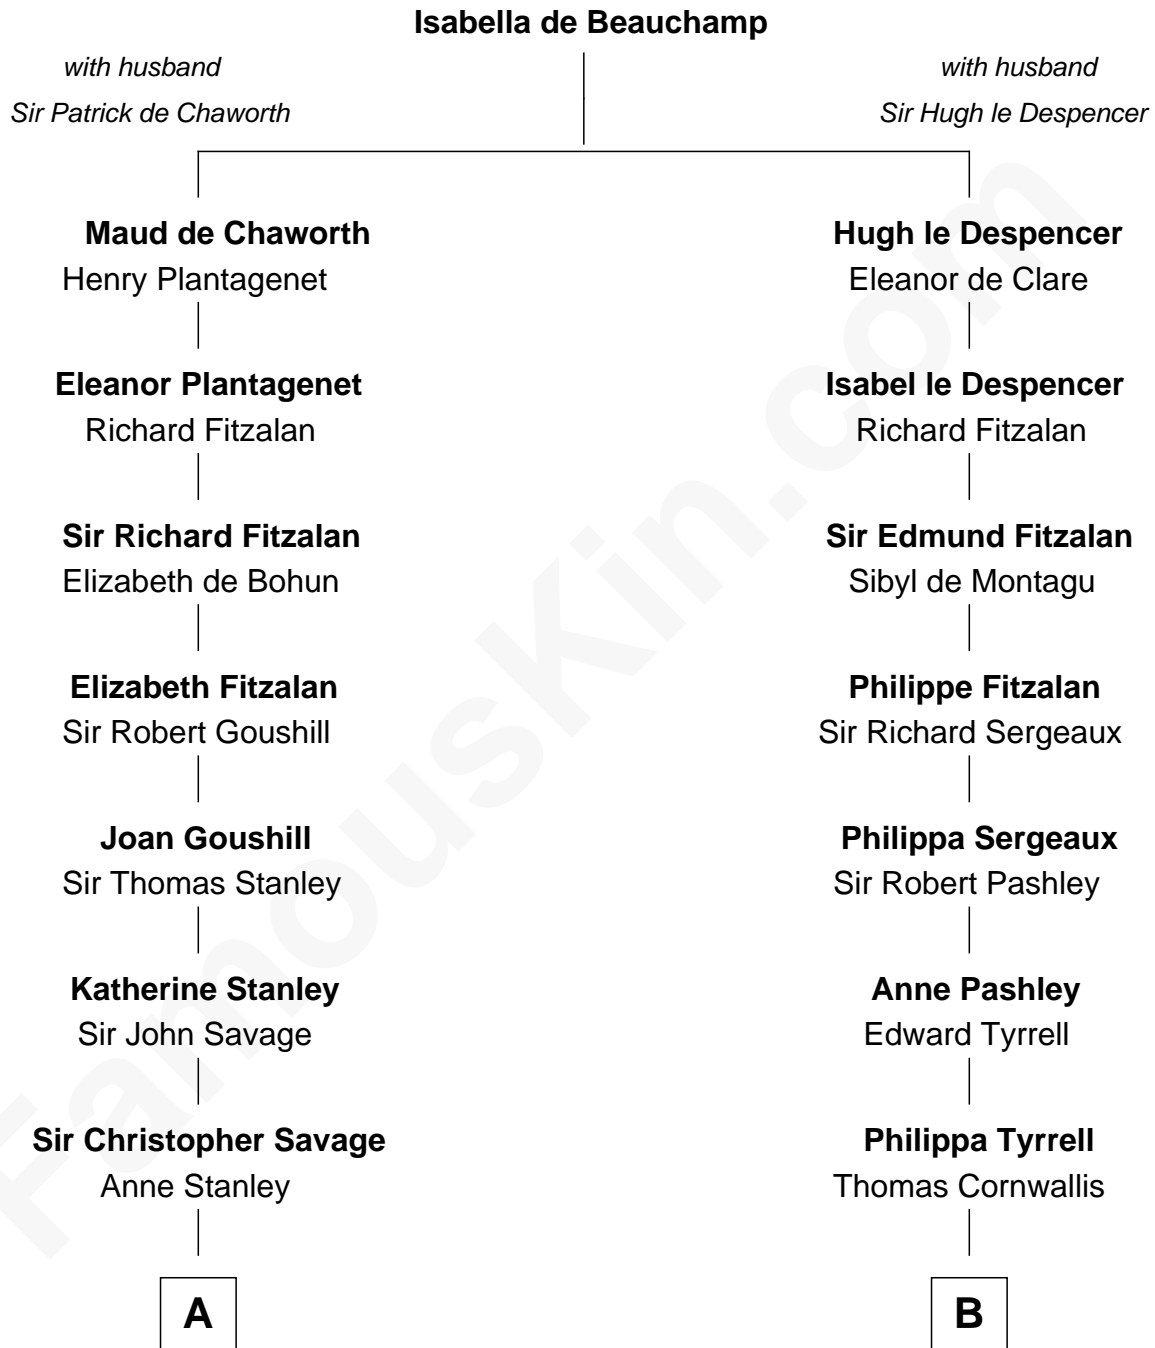

FamousKin.com Relationship Chart of

Adlai Stevenson II
31st Governor of Illinois

20th cousin of

Ellen Louise (Axson) Wilson
First Lady of President Woodrow Wilson

C

Mary Peachy Frye
Rev. Lewis Warner Green

Letitia Green
Adlai Ewing Stevenson

Lewis Green Stevenson
Helen Louise Davis

Adlai Stevenson II
31st Governor of Illinois

D

Isaac FitzRandolph
Eleanor Hunter

Rebecca Longstreet FitzRandolph
Rev. Isaac Stockton Keith Axson

Rev. Samuel Edward Axson
Margaret Jane Hoyt

Ellen Louise (Axson) Wilson
First Lady of Woodrow Wilson

FamousKin.com