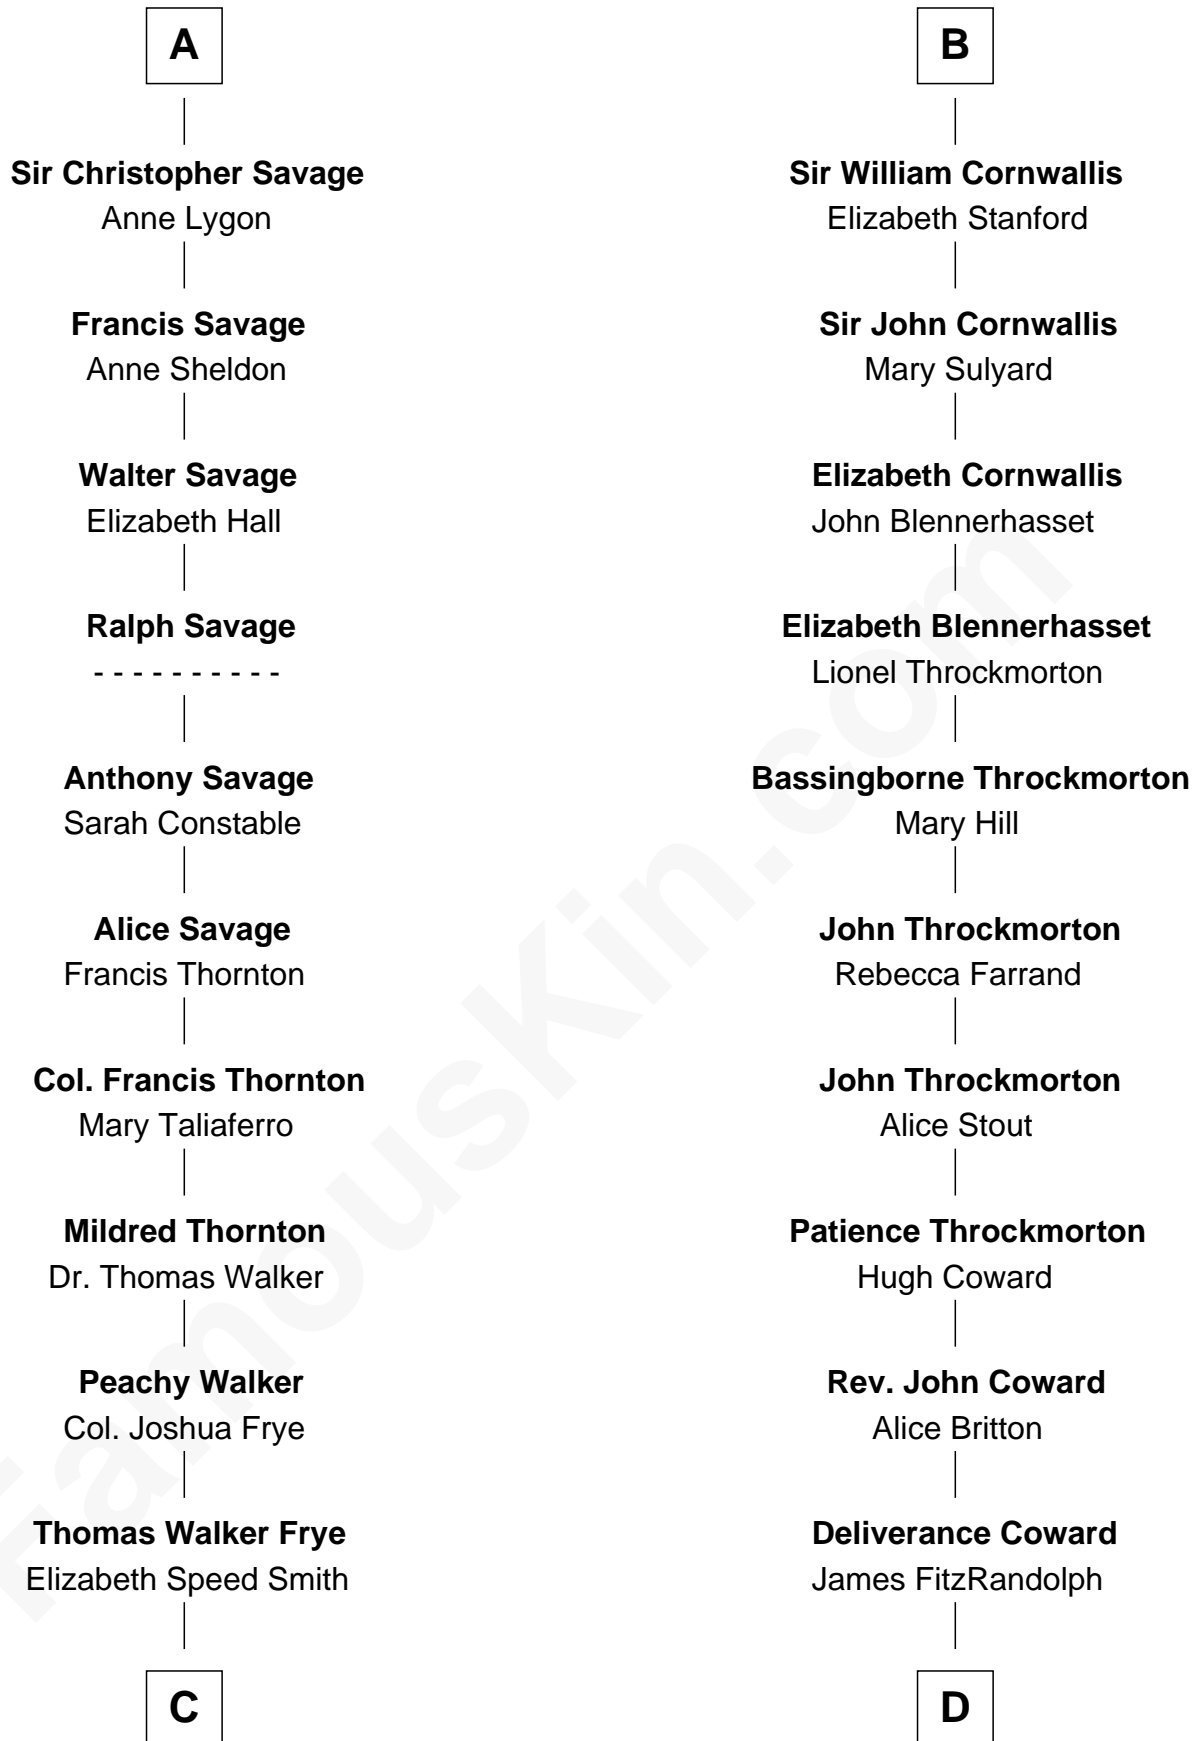

FamousKin.com Relationship Chart of

Adlai Stevenson II
31st Governor of Illinois

20th cousin of

Ellen Louise (Axson) Wilson
First Lady of President Woodrow Wilson

C

Mary Peachy Frye
Rev. Lewis Warner Green

Letitia Green
Adlai Ewing Stevenson

Lewis Green Stevenson
Helen Louise Davis

Adlai Stevenson II
31st Governor of Illinois

D

Isaac FitzRandolph
Eleanor Hunter

Rebecca Longstreet FitzRandolph
Rev. Isaac Stockton Keith Axson

Rev. Samuel Edward Axson
Margaret Jane Hoyt

Ellen Louise (Axson) Wilson
First Lady of Woodrow Wilson

FamousKin.com