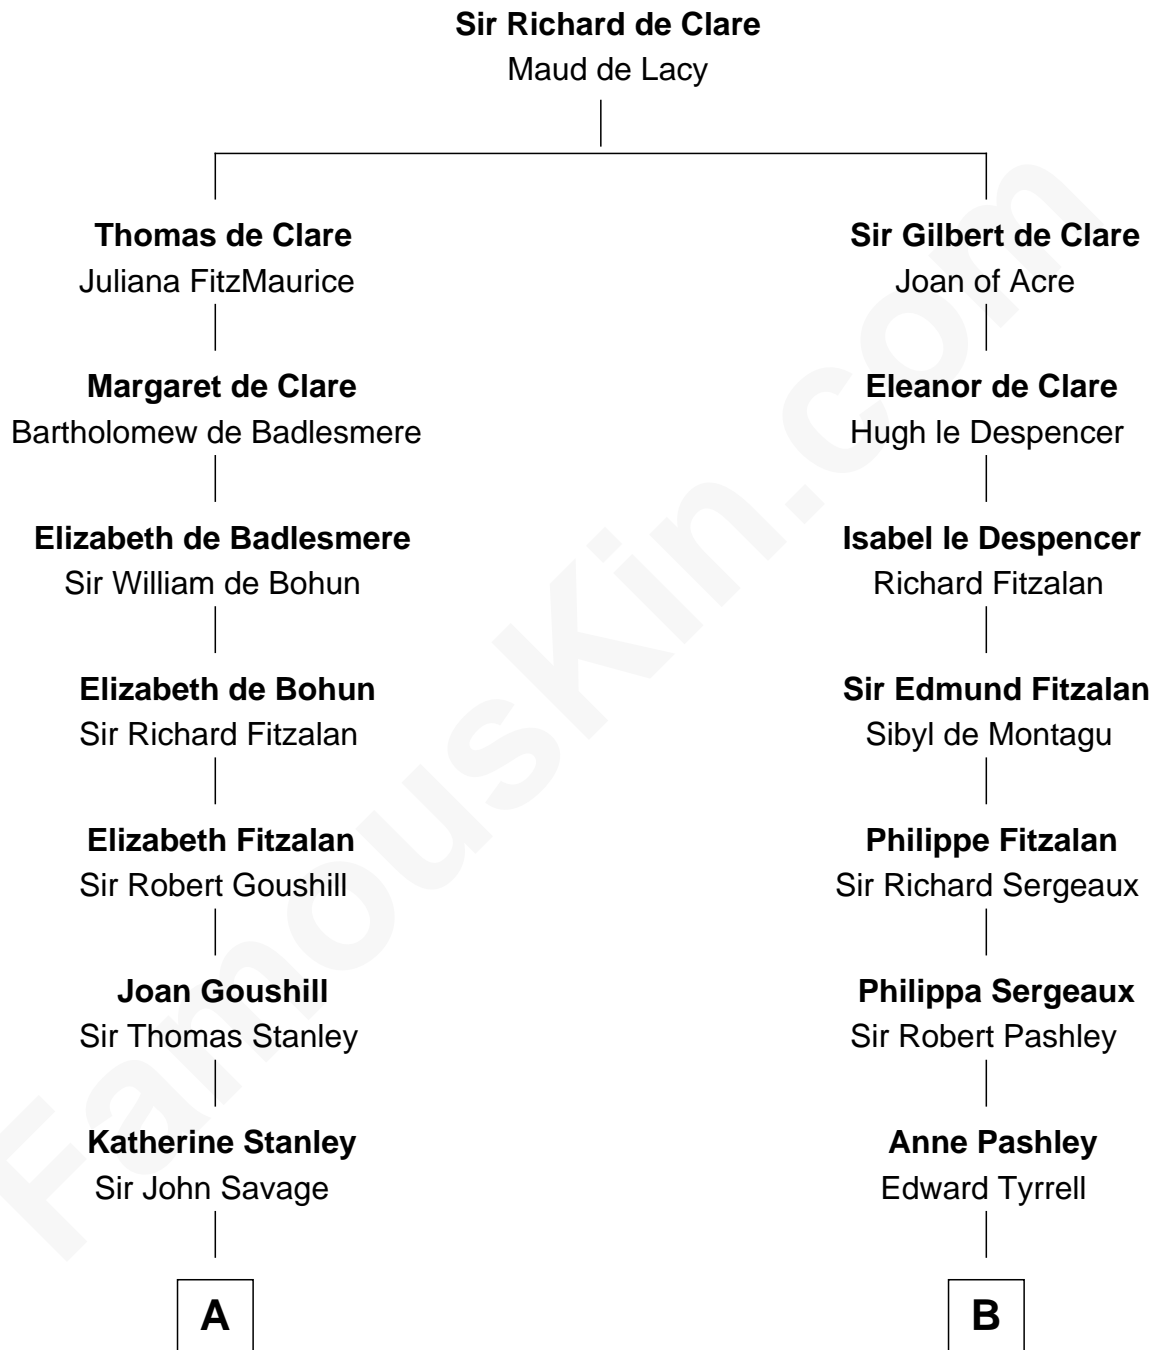

# FamousKin.com Relationship Chart of

**Adlai Stevenson II**  
31st Governor of Illinois

21st cousin of

**Ellen Louise (Axson) Wilson**  
First Lady of President Woodrow Wilson

**C**

**Thomas Walker Frye**  
Elizabeth Speed Smith

**Mary Peachy Frye**  
Rev. Lewis Warner Green

**Letitia Green**  
Adlai Ewing Stevenson

**Lewis Green Stevenson**  
Helen Louise Davis

**Adlai Stevenson II**  
*31st Governor of Illinois*

**D**

**Deliverance Coward**  
James FitzRandolph

**Isaac FitzRandolph**  
Eleanor Hunter

**Rebecca Longstreet FitzRandolph**  
Rev. Isaac Stockton Keith Axson

**Rev. Samuel Edward Axson**  
Margaret Jane Hoyt

**Ellen Louise (Axson) Wilson**  
*First Lady of Woodrow Wilson*