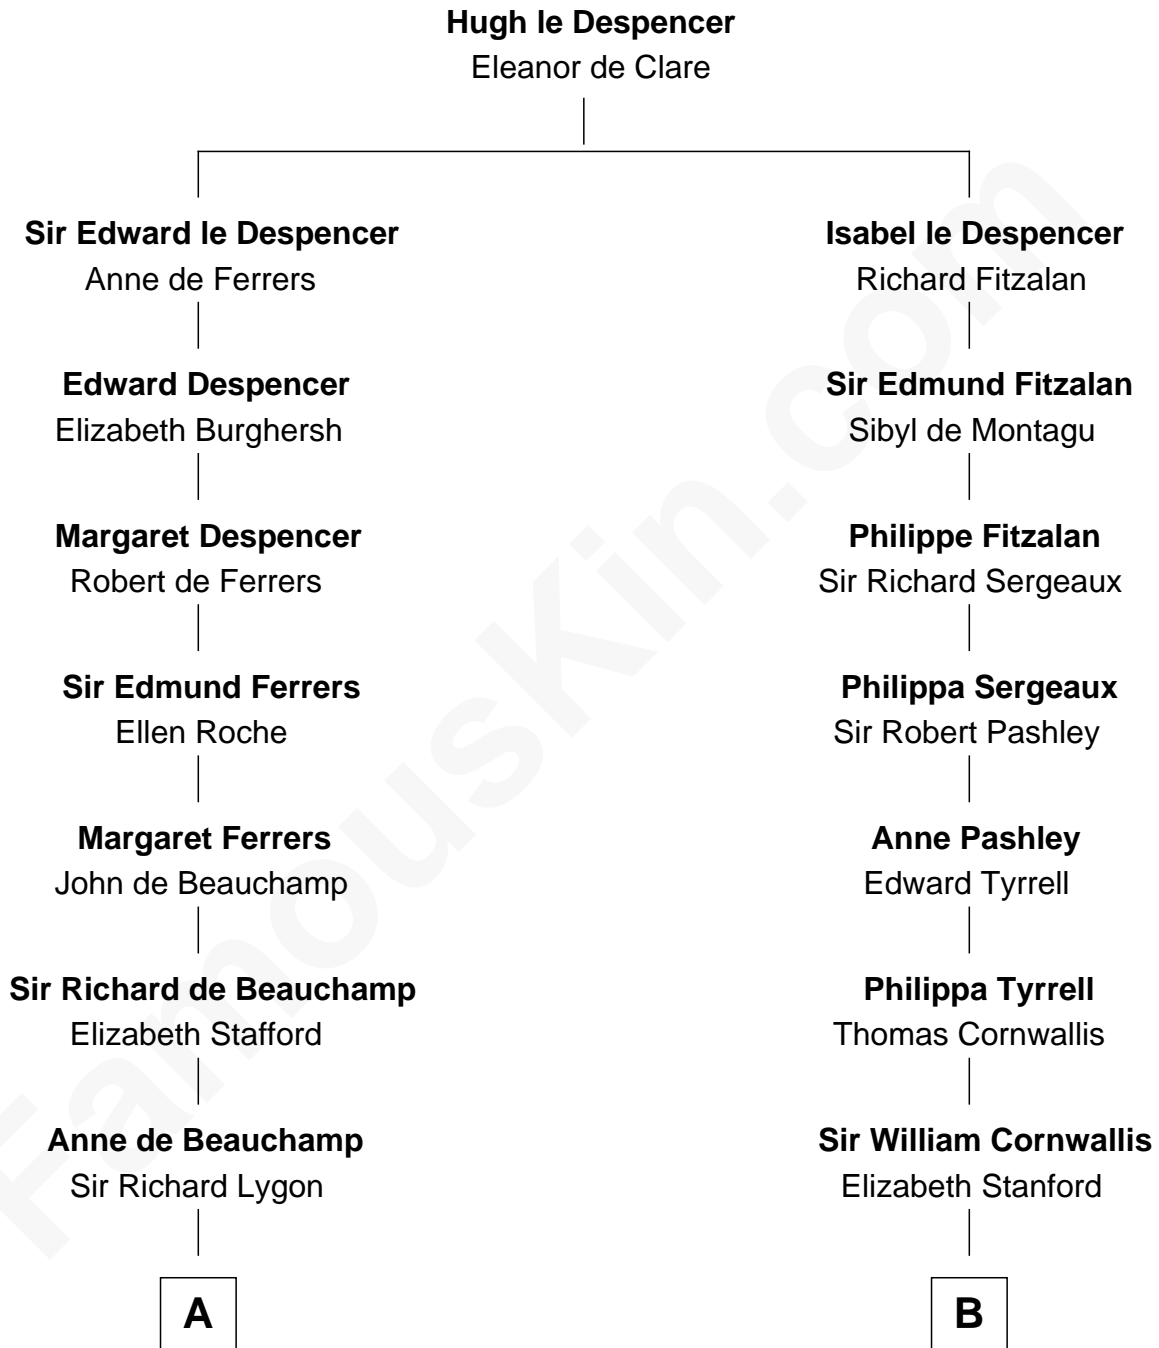

# FamousKin.com Relationship Chart of

**Adlai Stevenson II**

*31st Governor of Illinois*

19th cousin 2 times removed of

**Ellen Louise (Axson) Wilson**

*First Lady of President Woodrow Wilson*

**C**

**Thomas Walker Frye**  
Elizabeth Speed Smith

**Mary Peachy Frye**  
Rev. Lewis Warner Green

**Letitia Green**  
Adlai Ewing Stevenson

**Lewis Green Stevenson**  
Helen Louise Davis

**Adlai Stevenson II**  
*31st Governor of Illinois*

**D**

**Rebecca Longstreet FitzRandolph**  
Rev. Isaac Stockton Keith Axson

**Rev. Samuel Edward Axson**  
Margaret Jane Hoyt

**Ellen Louise (Axson) Wilson**  
*First Lady of Woodrow Wilson*