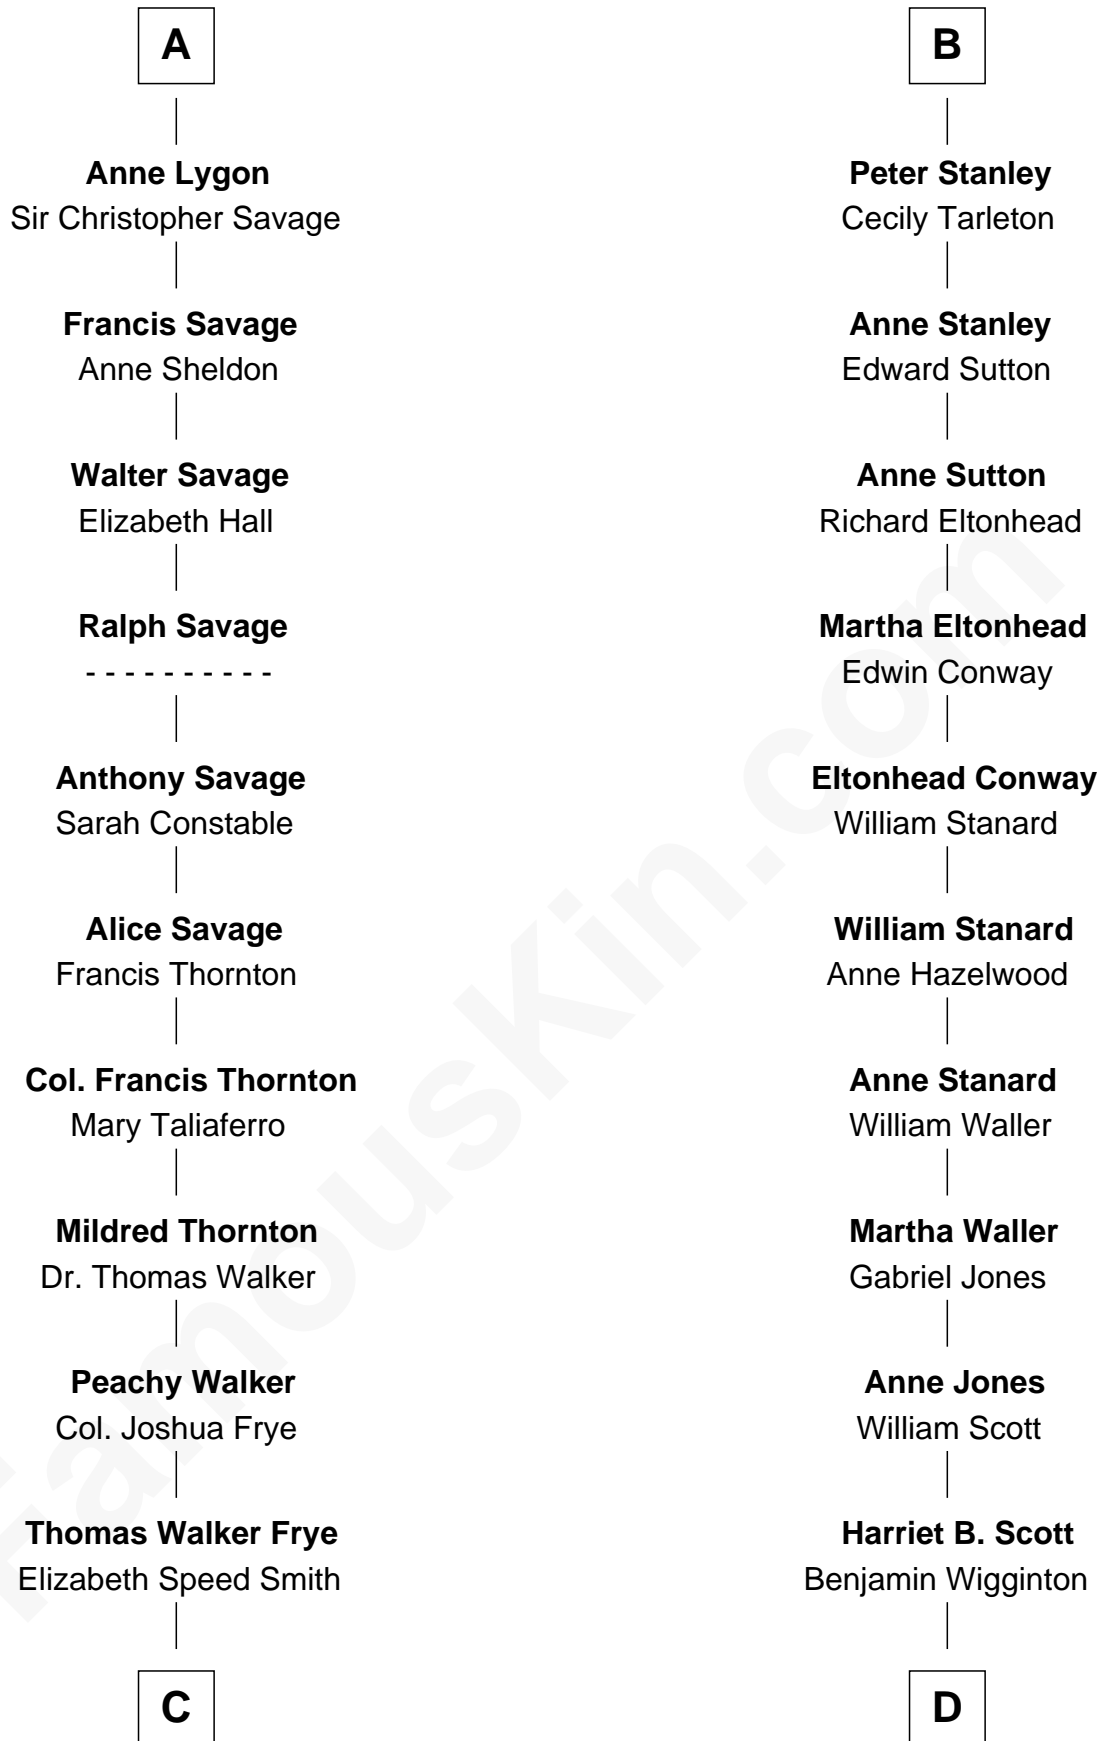

FamousKin.com Relationship Chart of

Adlai Stevenson II

31st Governor of Illinois

19th cousin 1 time removed of

Edith (Bolling) Wilson

First Lady of President Woodrow Wilson

Katherine de Hastang

Ralph de Stafford

C

Mary Peachy Frye
Rev. Lewis Warner Green

Letitia Green
Adlai Ewing Stevenson

Lewis Green Stevenson
Helen Louise Davis

Adlai Stevenson II
31st Governor of Illinois

D

Anne E. Wigginton
Archibald Bolling

William Holcombe Bolling
Sarah Spiers White

Edith (Bolling) Wilson
First Lady of Woodrow Wilson