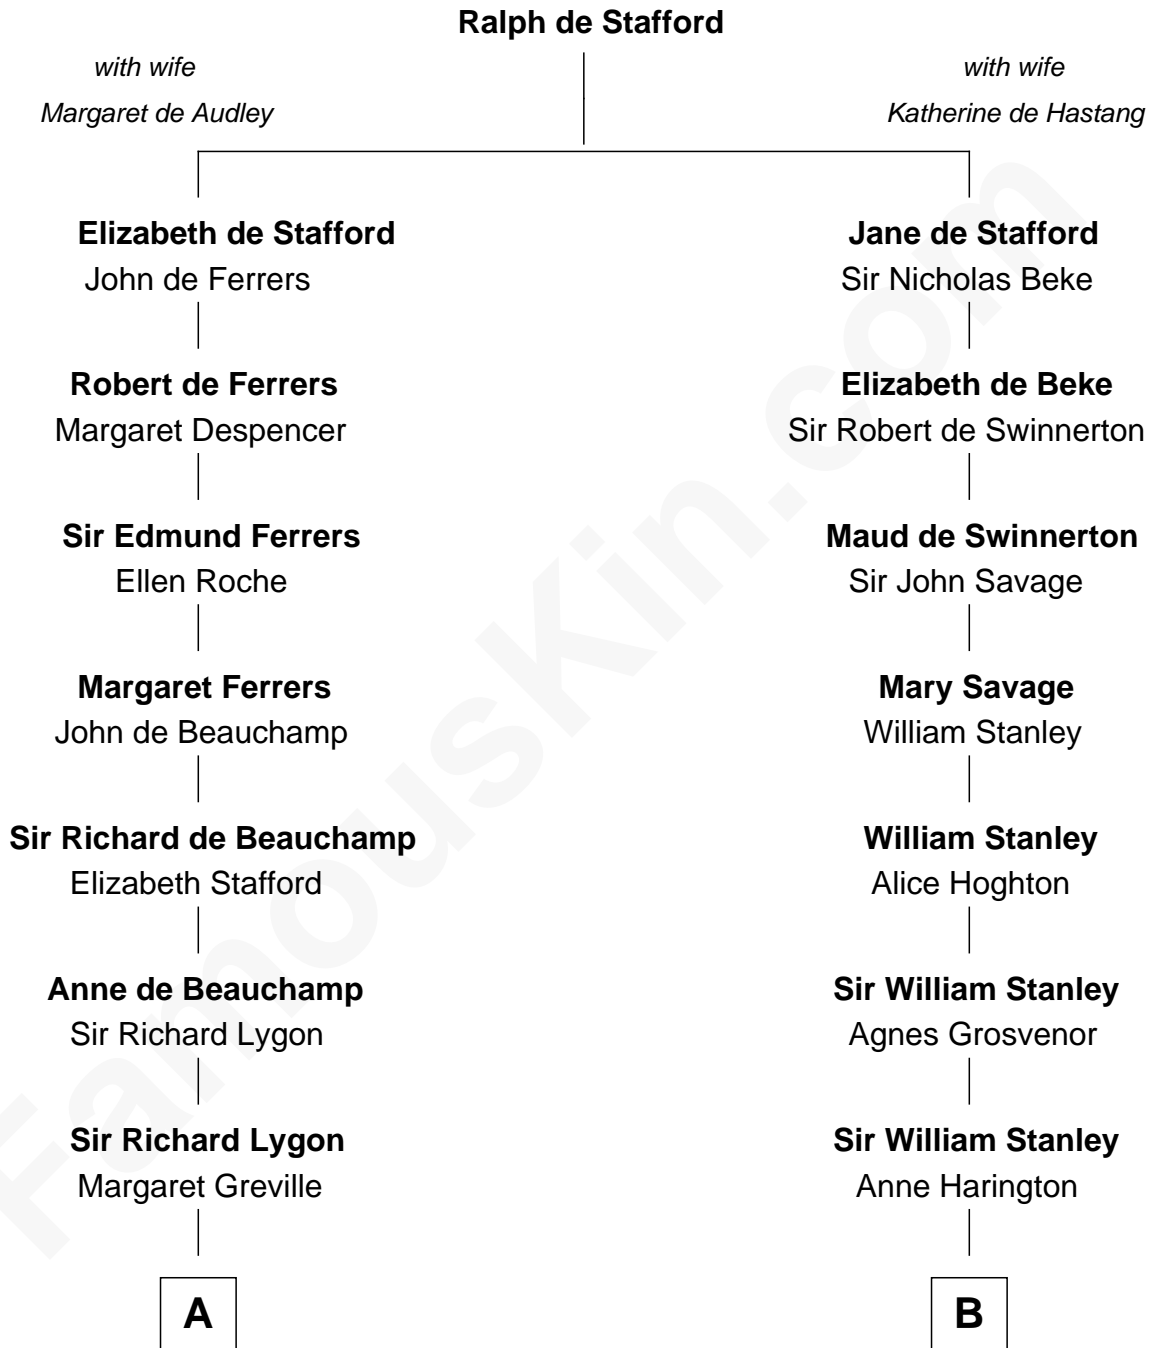

FamousKin.com Relationship Chart of

Adlai Stevenson II

31st Governor of Illinois

19th cousin 1 time removed of

Edith (Bolling) Wilson

First Lady of President Woodrow Wilson

C

Mary Peachy Frye
Rev. Lewis Warner Green

Letitia Green
Adlai Ewing Stevenson

Lewis Green Stevenson
Helen Louise Davis

Adlai Stevenson II
31st Governor of Illinois

D

Anne E. Wigginton
Archibald Bolling

William Holcombe Bolling
Sarah Spiers White

Edith (Bolling) Wilson
First Lady of Woodrow Wilson