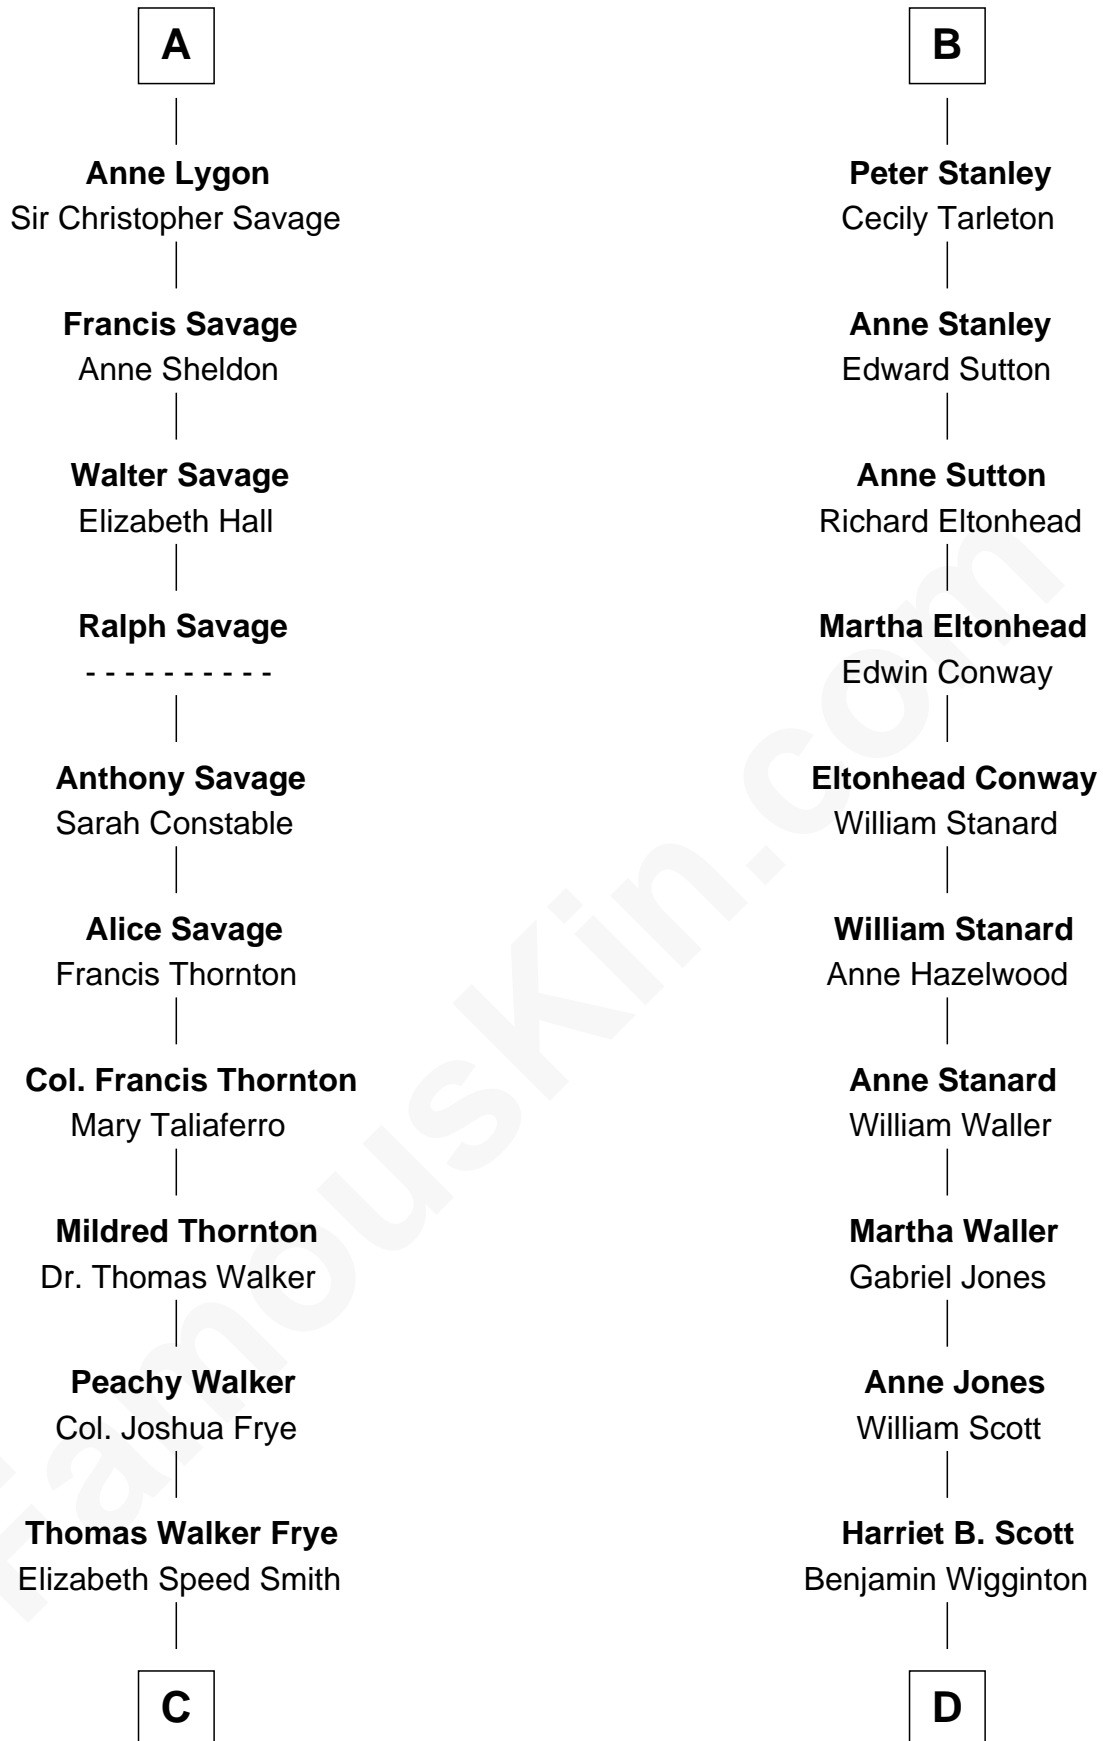

FamousKin.com Relationship Chart of

Adlai Stevenson II

31st Governor of Illinois

19th cousin 1 time removed of

Edith (Bolling) Wilson

First Lady of President Woodrow Wilson

C

Mary Peachy Frye
Rev. Lewis Warner Green

Letitia Green
Adlai Ewing Stevenson

Lewis Green Stevenson
Helen Louise Davis

Adlai Stevenson II
31st Governor of Illinois

D

Anne E. Wigginton
Archibald Bolling

William Holcombe Bolling
Sarah Spiers White

Edith (Bolling) Wilson
First Lady of Woodrow Wilson