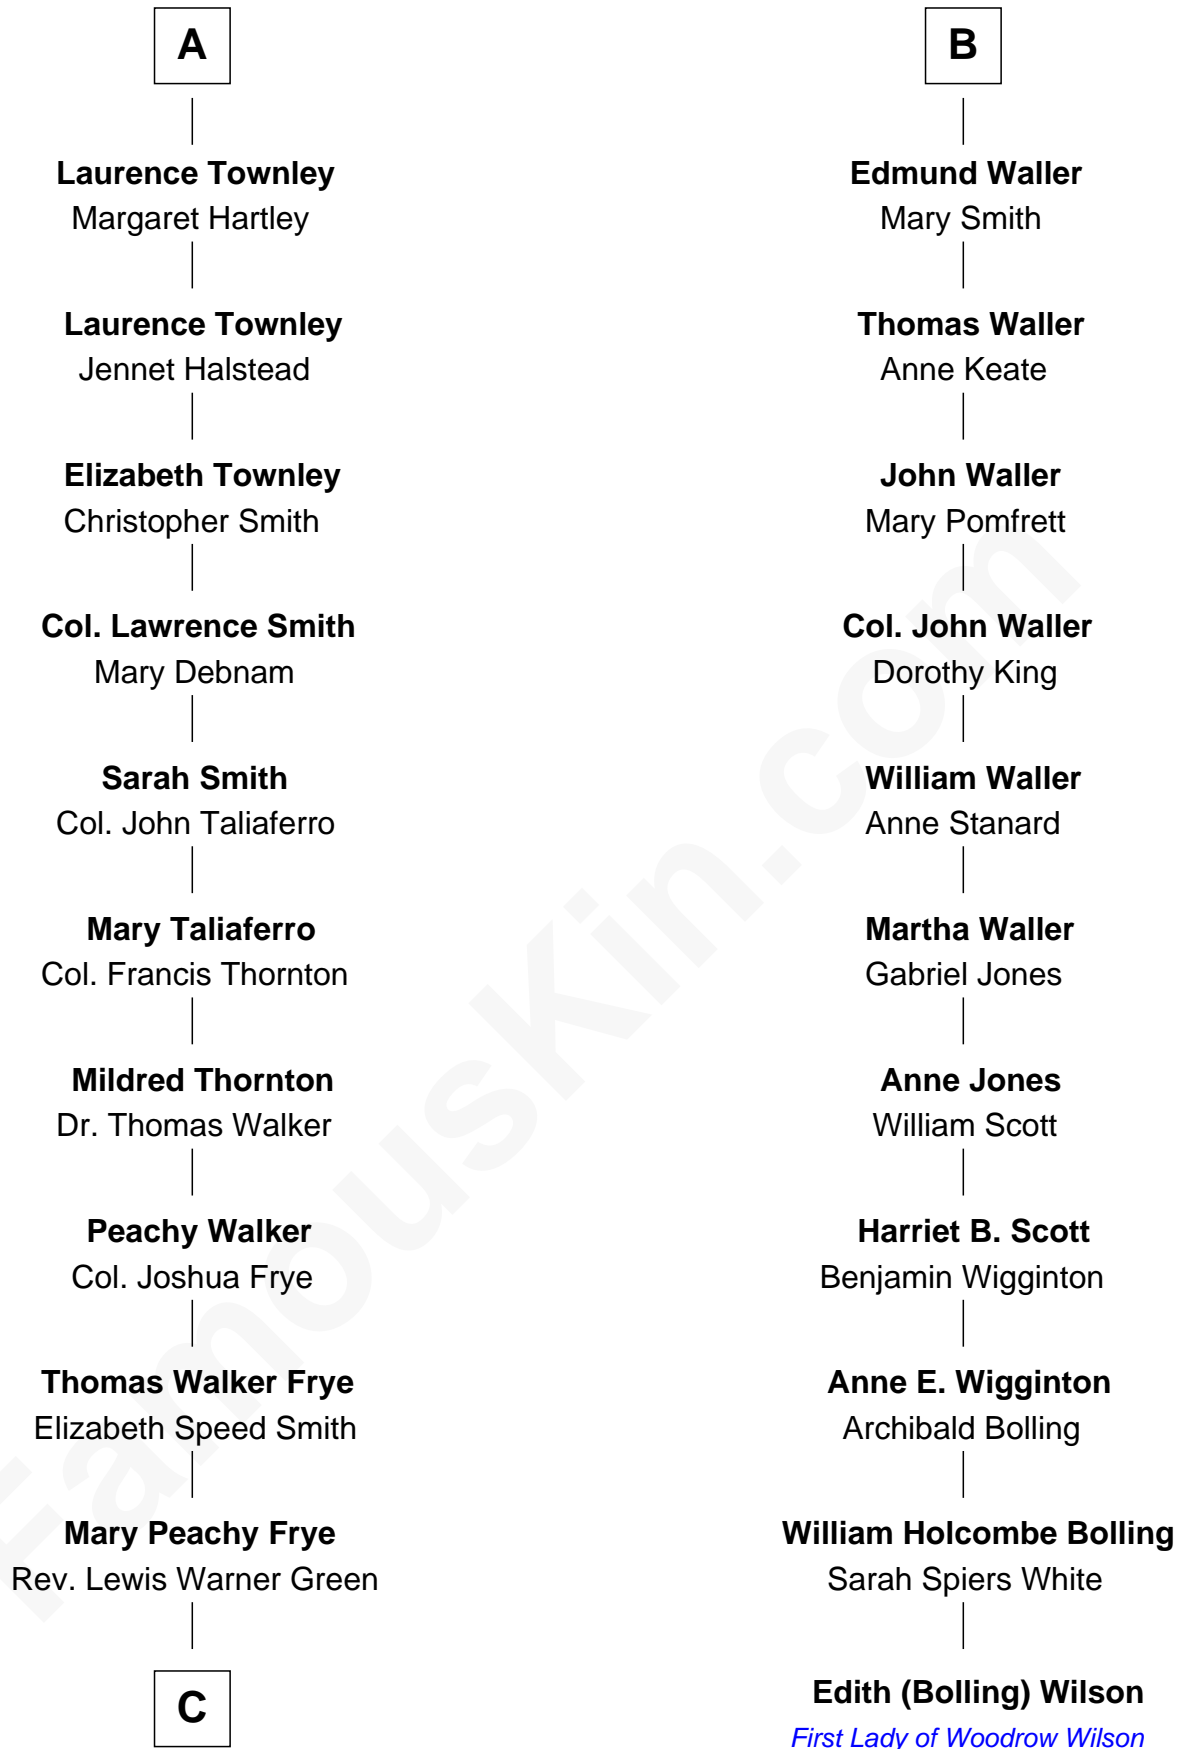

FamousKin.com Relationship Chart of

Adlai Stevenson II

31st Governor of Illinois

17th cousin 2 times removed of

Edith (Bolling) Wilson

First Lady of President Woodrow Wilson

C

—
Letitia Green

Adlai Ewing Stevenson

—
Lewis Green Stevenson

Helen Louise Davis

—
Adlai Stevenson II

31st Governor of Illinois

FamousKin.com