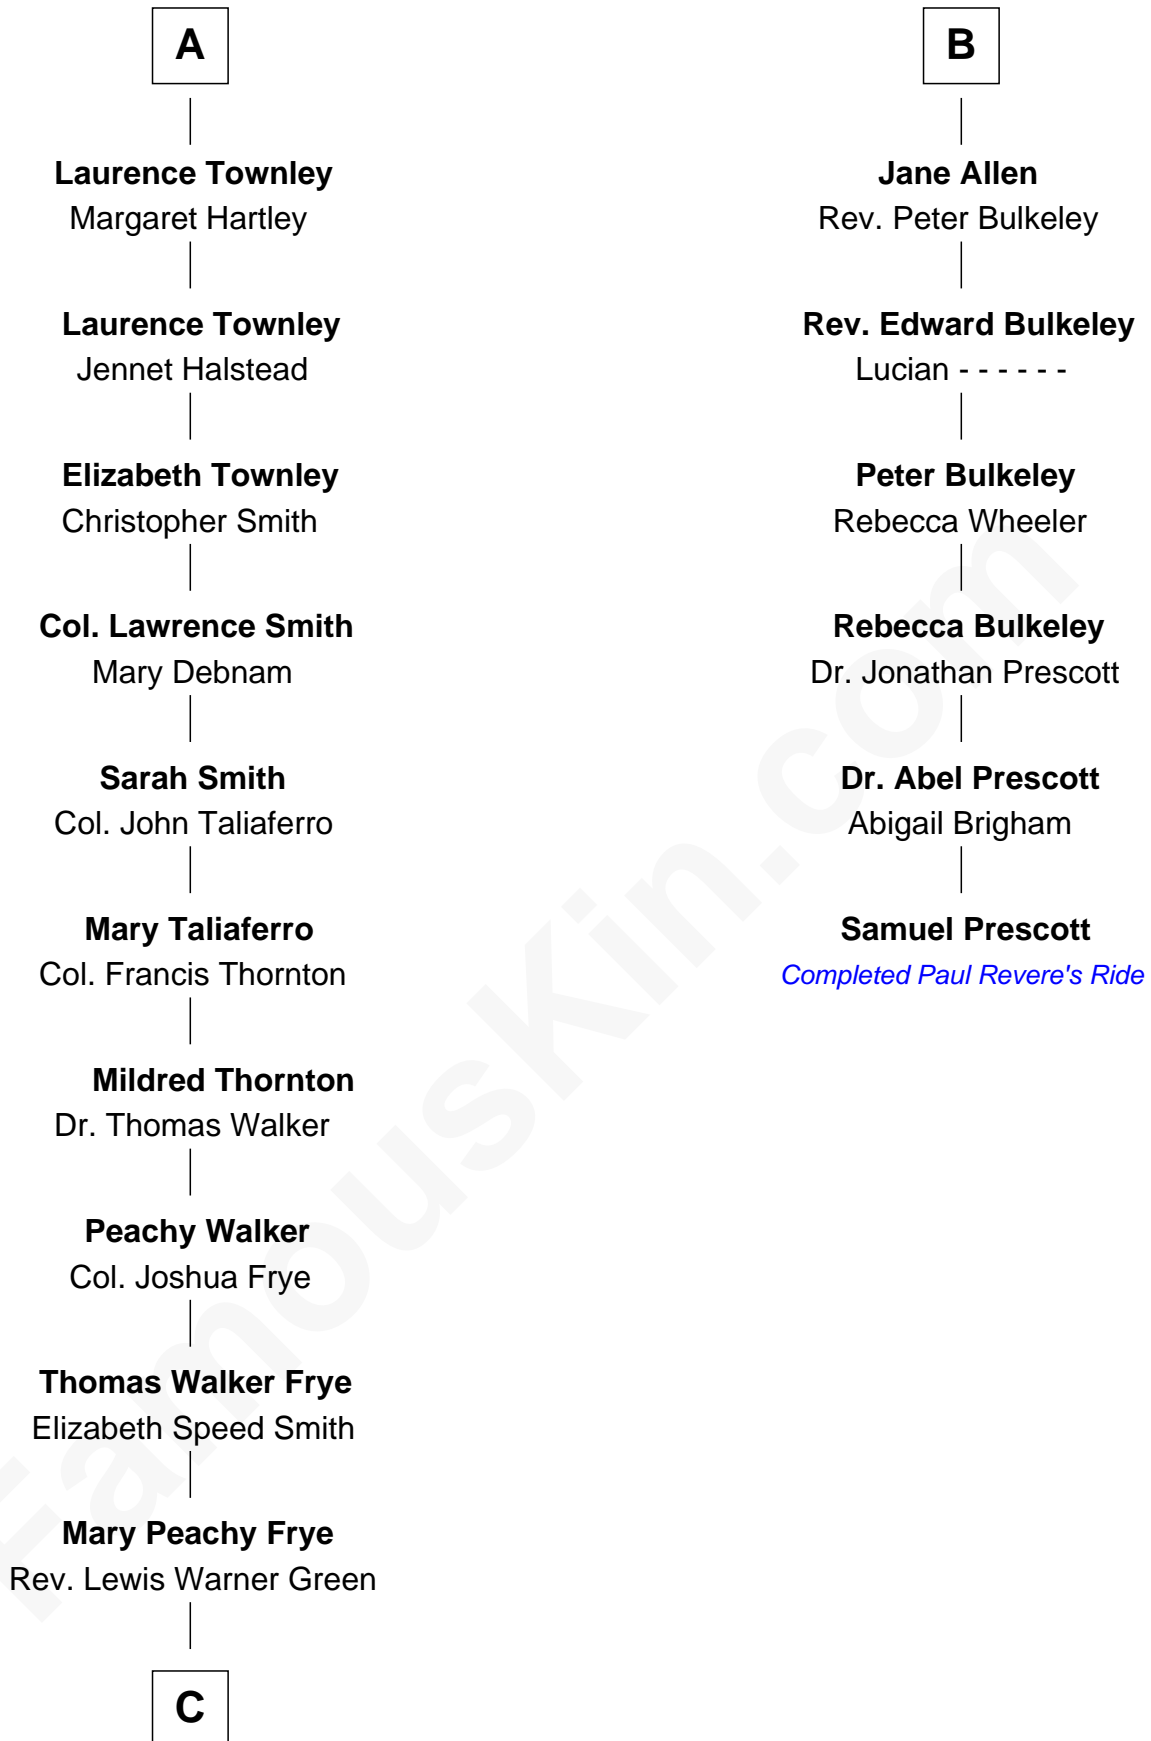

FamousKin.com Relationship Chart of

Adlai Stevenson II

31st Governor of Illinois

12th cousin 7 times removed of

Samuel Prescott

Completed Paul Revere's Midnight Ride

C

—
Letitia Green

Adlai Ewing Stevenson

—
Lewis Green Stevenson

Helen Louise Davis

—
Adlai Stevenson II

31st Governor of Illinois

FamousKin.com