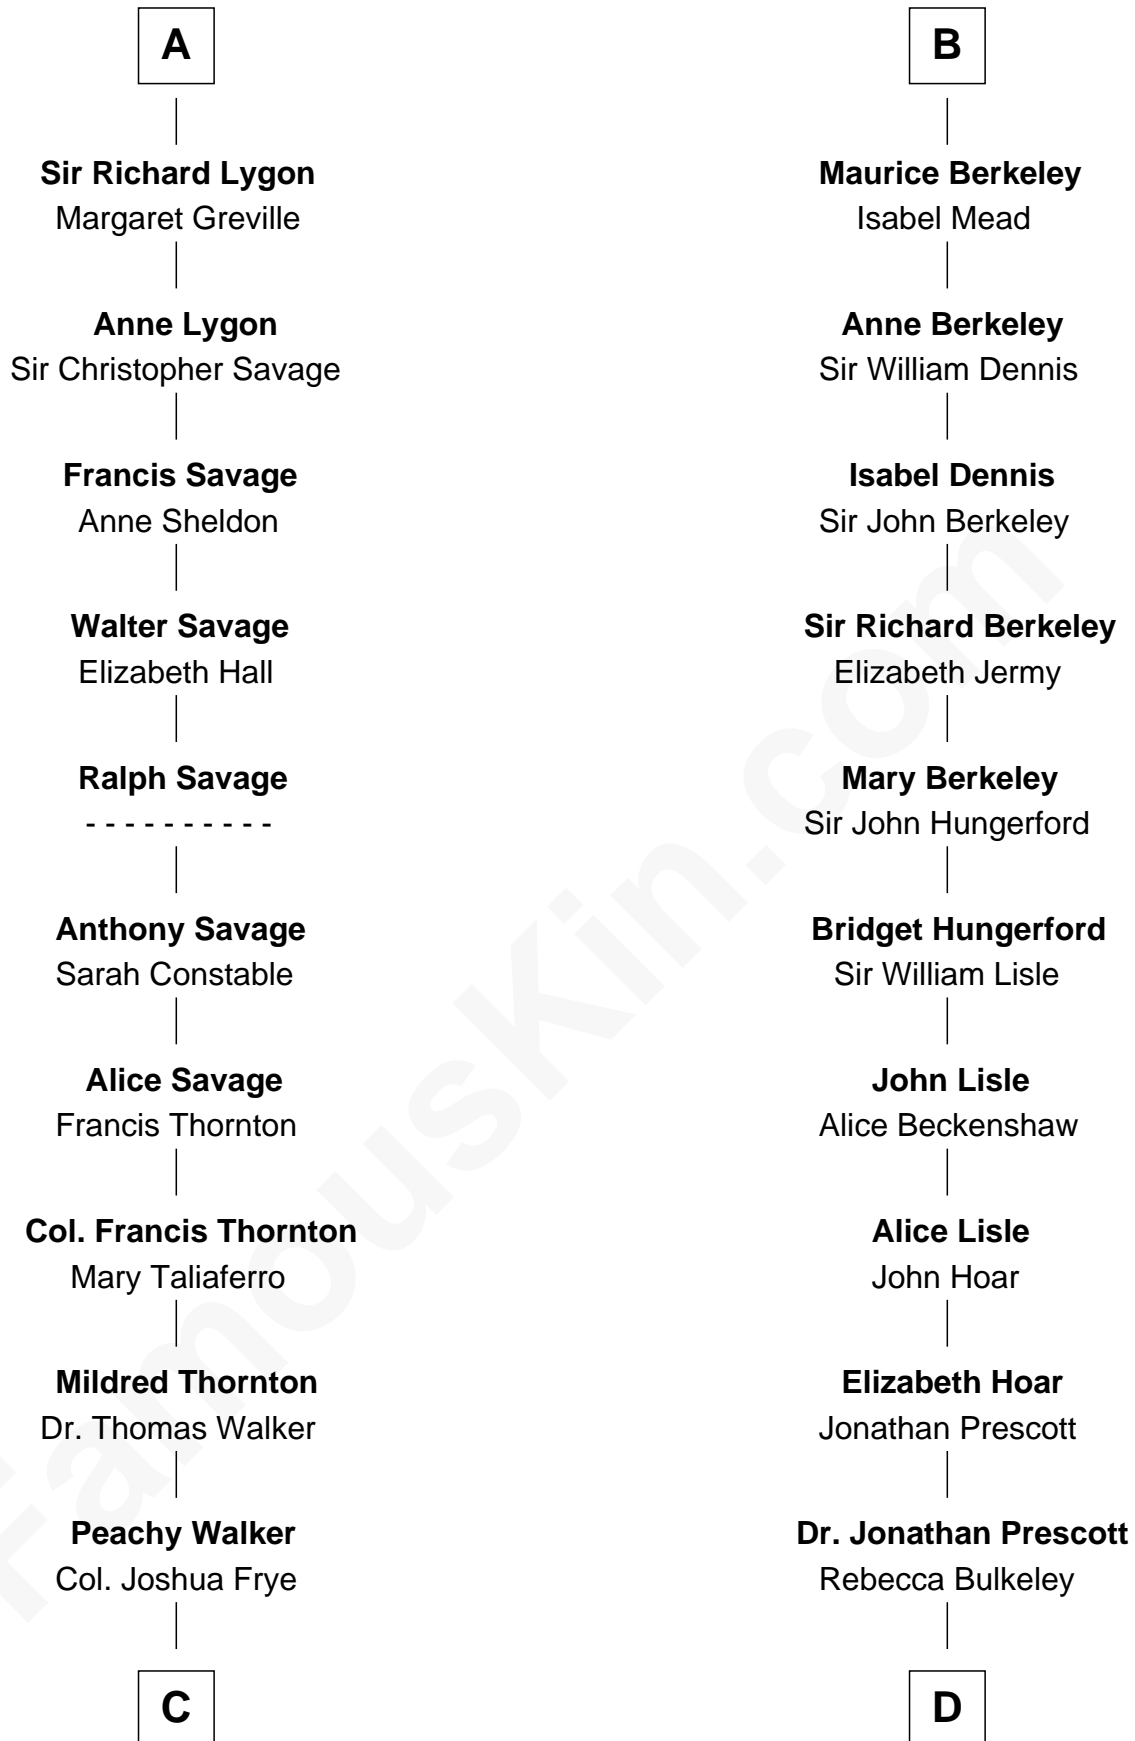

FamousKin.com Relationship Chart of

Adlai Stevenson II

31st Governor of Illinois

18th cousin 3 times removed of

Samuel Prescott

Completed Paul Revere's Midnight Ride

C

Thomas Walker Frye
Elizabeth Speed Smith

Mary Peachy Frye
Rev. Lewis Warner Green

Letitia Green
Adlai Ewing Stevenson

Lewis Green Stevenson
Helen Louise Davis

Adlai Stevenson II
31st Governor of Illinois

D

Dr. Abel Prescott
Abigail Brigham

Samuel Prescott
Completed Paul Revere's Ride