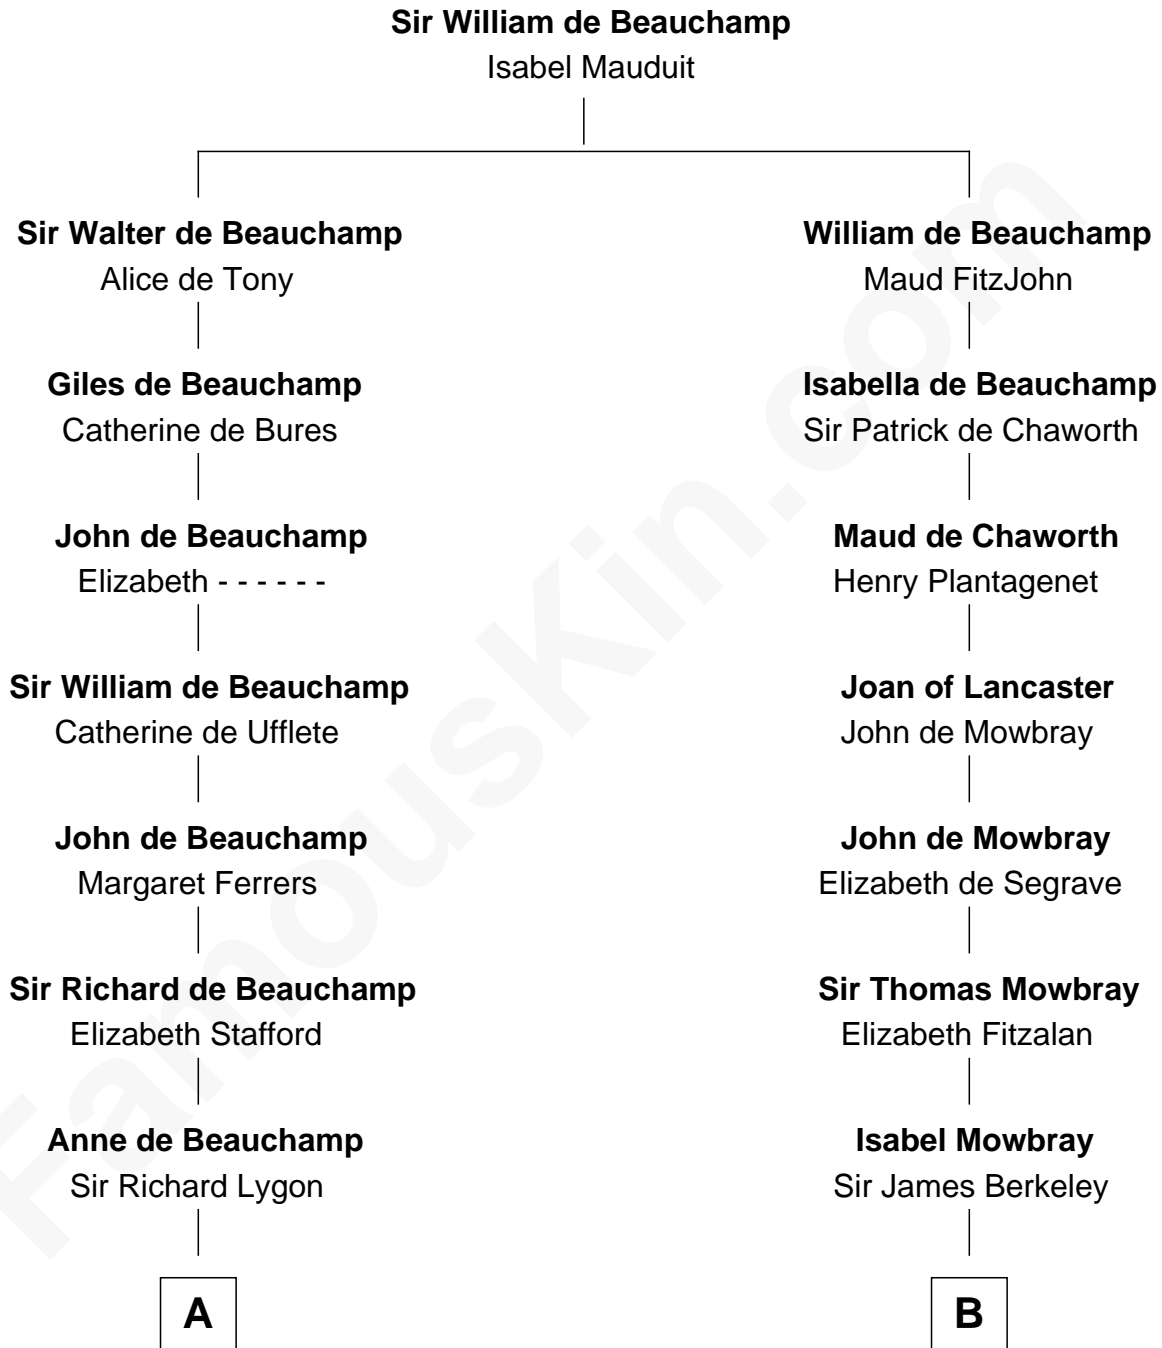

FamousKin.com Relationship Chart of

Adlai Stevenson II

31st Governor of Illinois

18th cousin 3 times removed of

Samuel Prescott

Completed Paul Revere's Midnight Ride

C

Thomas Walker Frye
Elizabeth Speed Smith

Mary Peachy Frye
Rev. Lewis Warner Green

Letitia Green
Adlai Ewing Stevenson

Lewis Green Stevenson
Helen Louise Davis

Adlai Stevenson II
31st Governor of Illinois

D

Dr. Abel Prescott
Abigail Brigham

Samuel Prescott
Completed Paul Revere's Ride