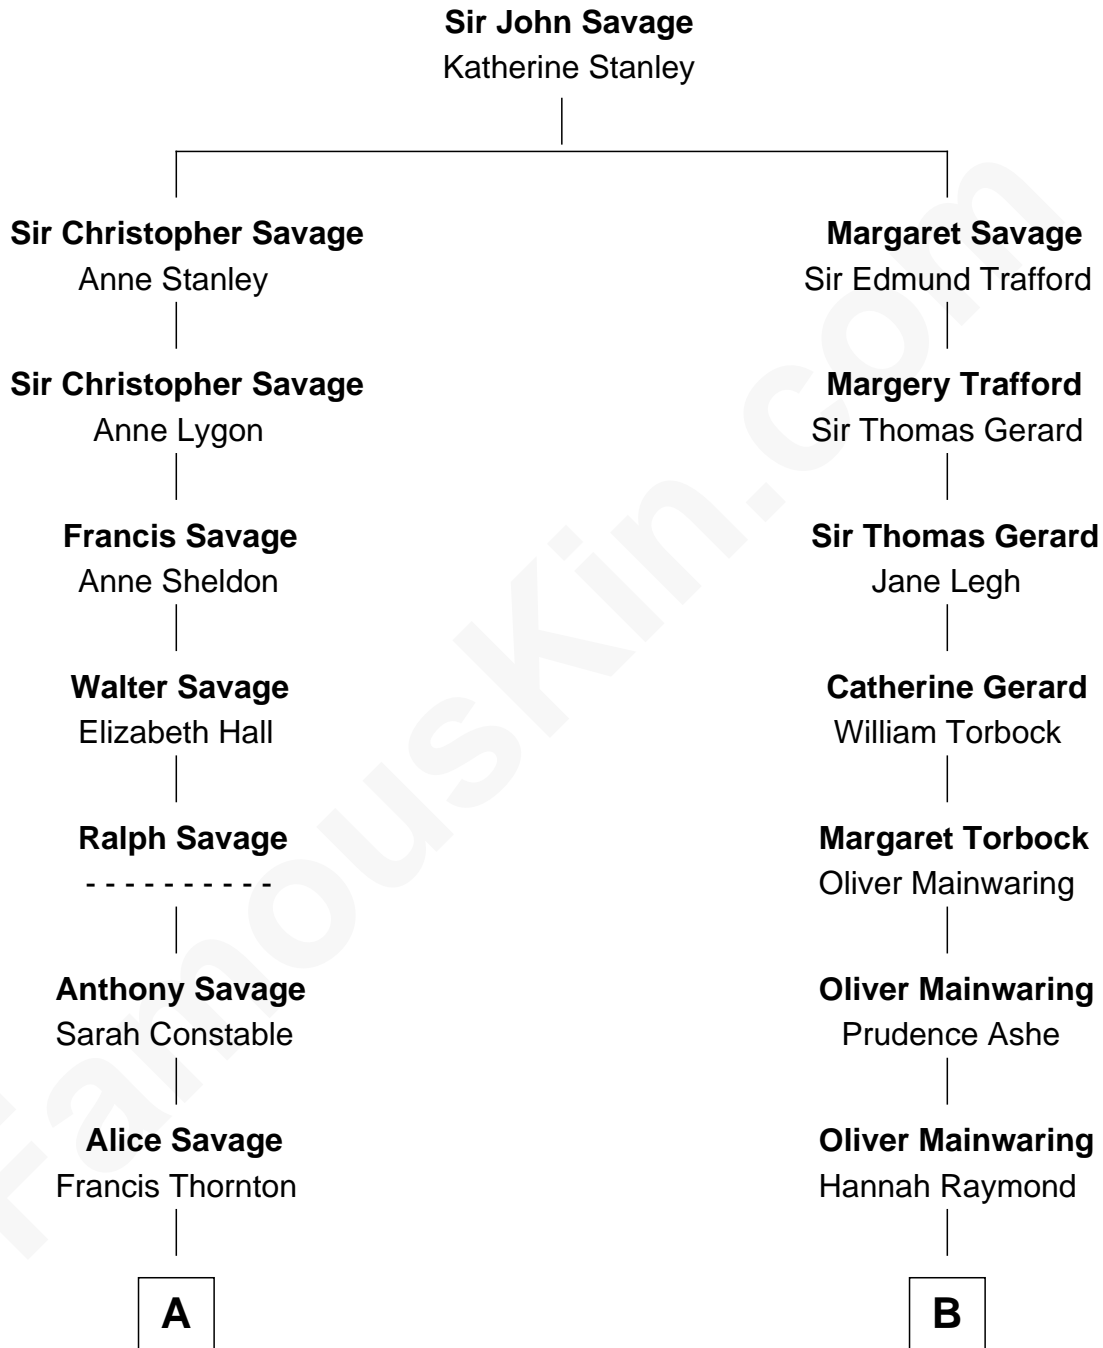

FamousKin.com Relationship Chart of

Adlai Stevenson II
31st Governor of Illinois

14th cousin of

Juliette Gordon Low
Founder of the Girl Scouts

A

Col. Francis Thornton

Mary Taliaferro

Mildred Thornton

Dr. Thomas Walker

Peachy Walker

Col. Joshua Frye

Thomas Walker Frye

Elizabeth Speed Smith

Mary Peachy Frye

Rev. Lewis Warner Green

Letitia Green

Adlai Ewing Stevenson

Lewis Green Stevenson

Helen Louise Davis

Adlai Stevenson II

31st Governor of Illinois

B

Love Mainwaring

John Richards