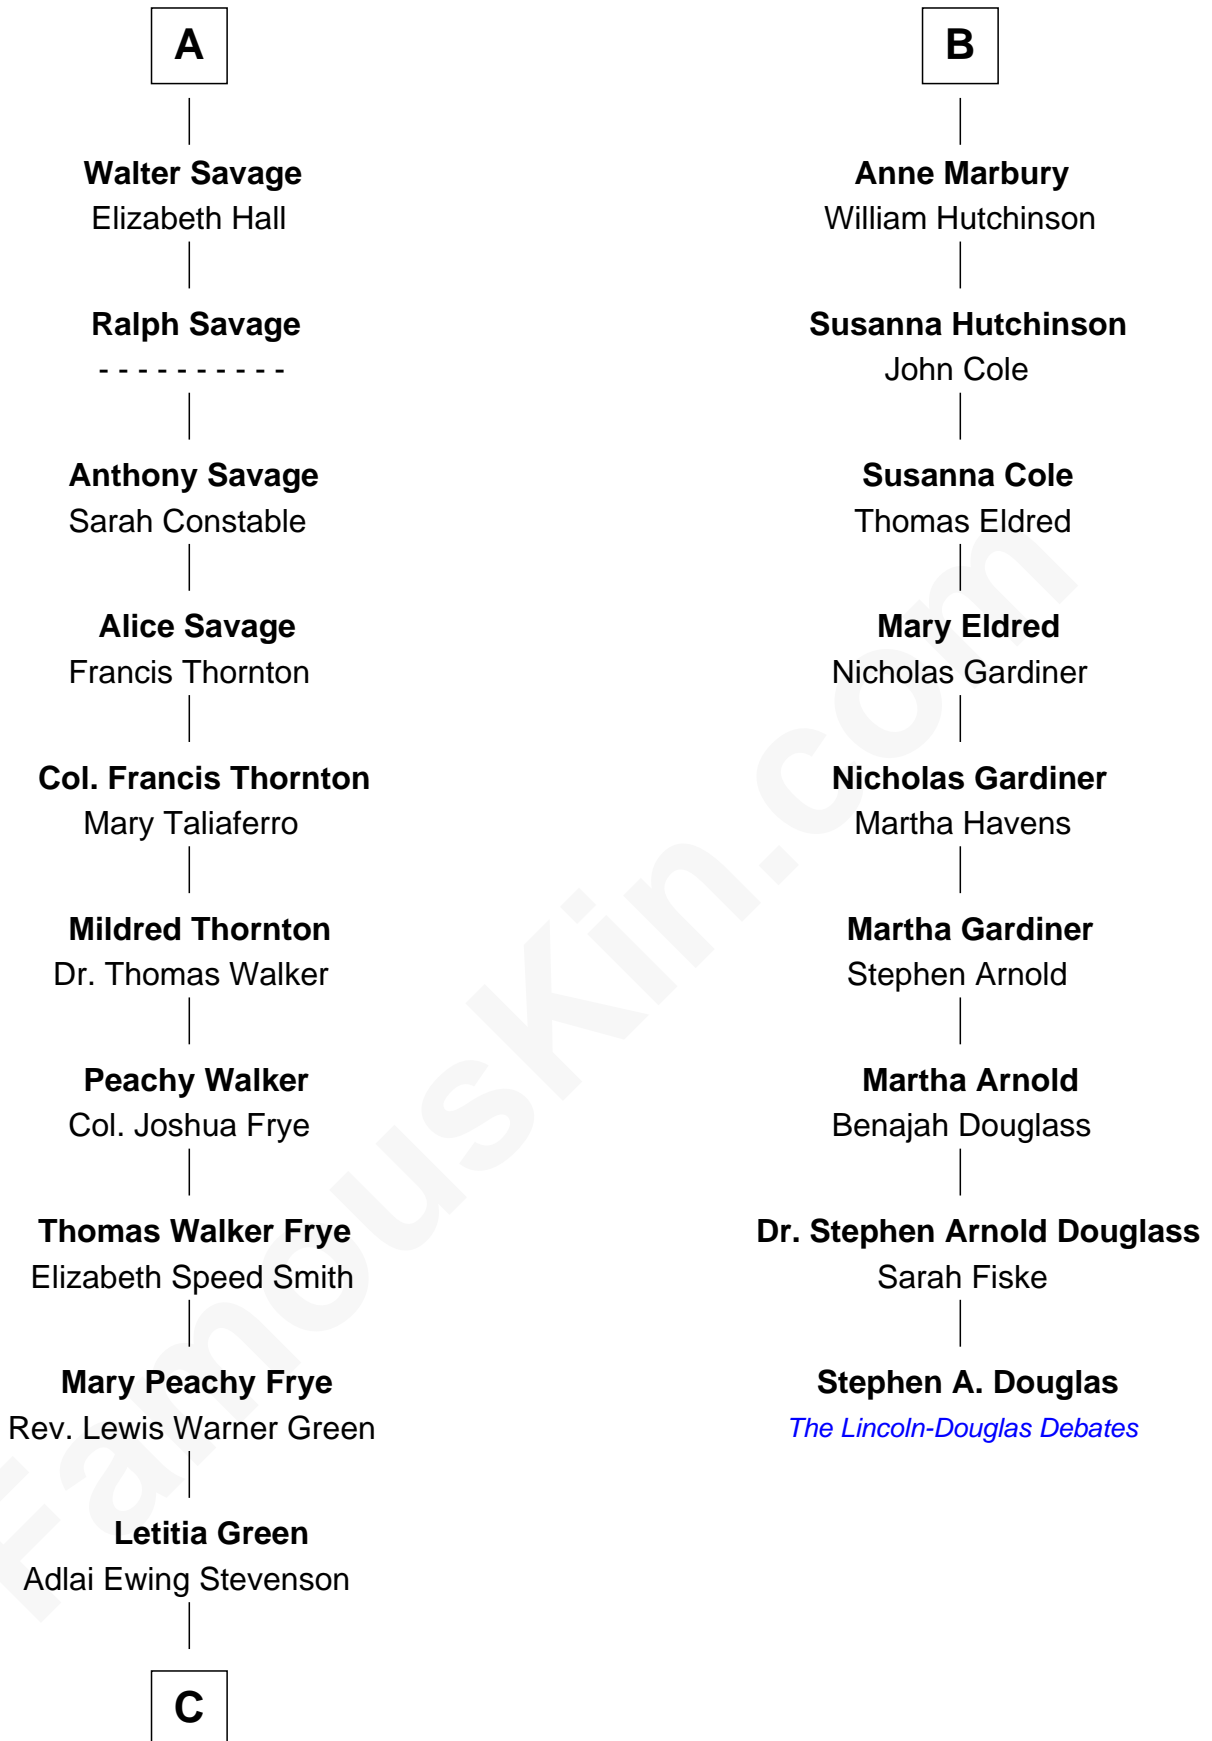

FamousKin.com Relationship Chart of

Adlai Stevenson II

31st Governor of Illinois

15th cousin 3 times removed of

Stephen A. Douglas

Participated in Lincoln-Douglas Debates

C

—
Lewis Green Stevenson

Helen Louise Davis

—
Adlai Stevenson II

31st Governor of Illinois

FamousKin.com