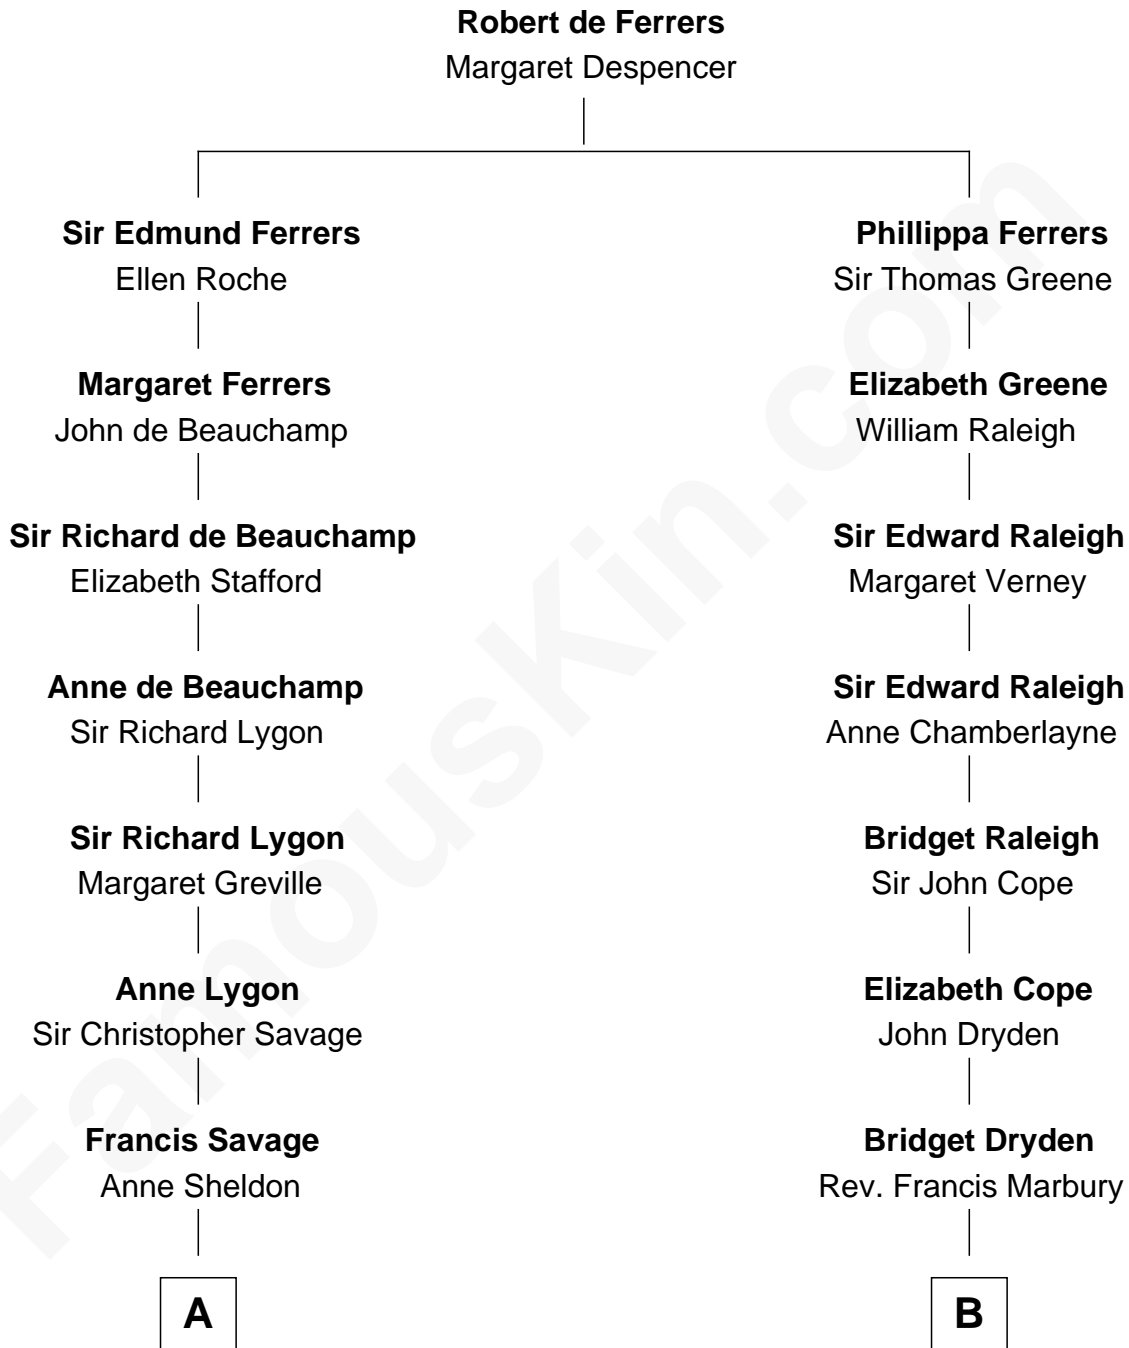

# FamousKin.com Relationship Chart of

**Adlai Stevenson II**

*31st Governor of Illinois*

18th cousin 2 times removed of

**Britney Spears**

*Singer, Entertainer*

**C**

**Lewis Green Stevenson**

Helen Louise Davis

**Adlai Stevenson II**

*31st Governor of Illinois*

**D**

**William Nelson Forbes**

Lexie May Thompson

**Emma Jean Forbes**

June Austin Spears