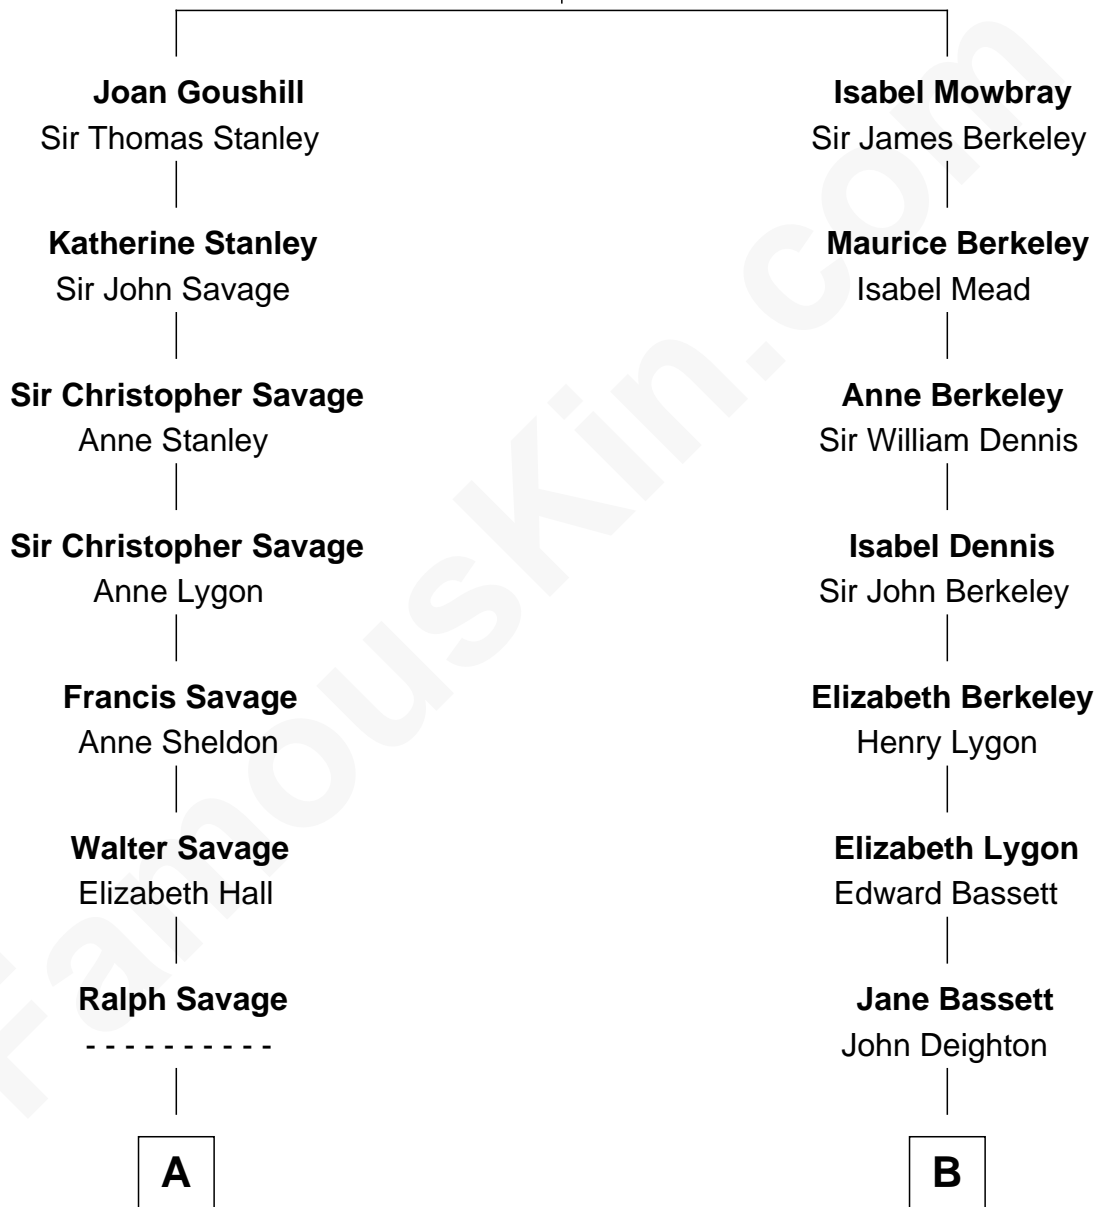

FamousKin.com Relationship Chart of

Adlai Stevenson II

31st Governor of Illinois

16th cousin 2 times removed of

Margot Kidder

TV and Movie Actress

Elizabeth Fitzalan

with husband
Sir Robert Goushill

with husband
Sir Thomas Mowbray

C

Kendall Kidder
Jocelyn Mary Wilson

Margot Kidder
TV and Movie Actress

FamousKin.com