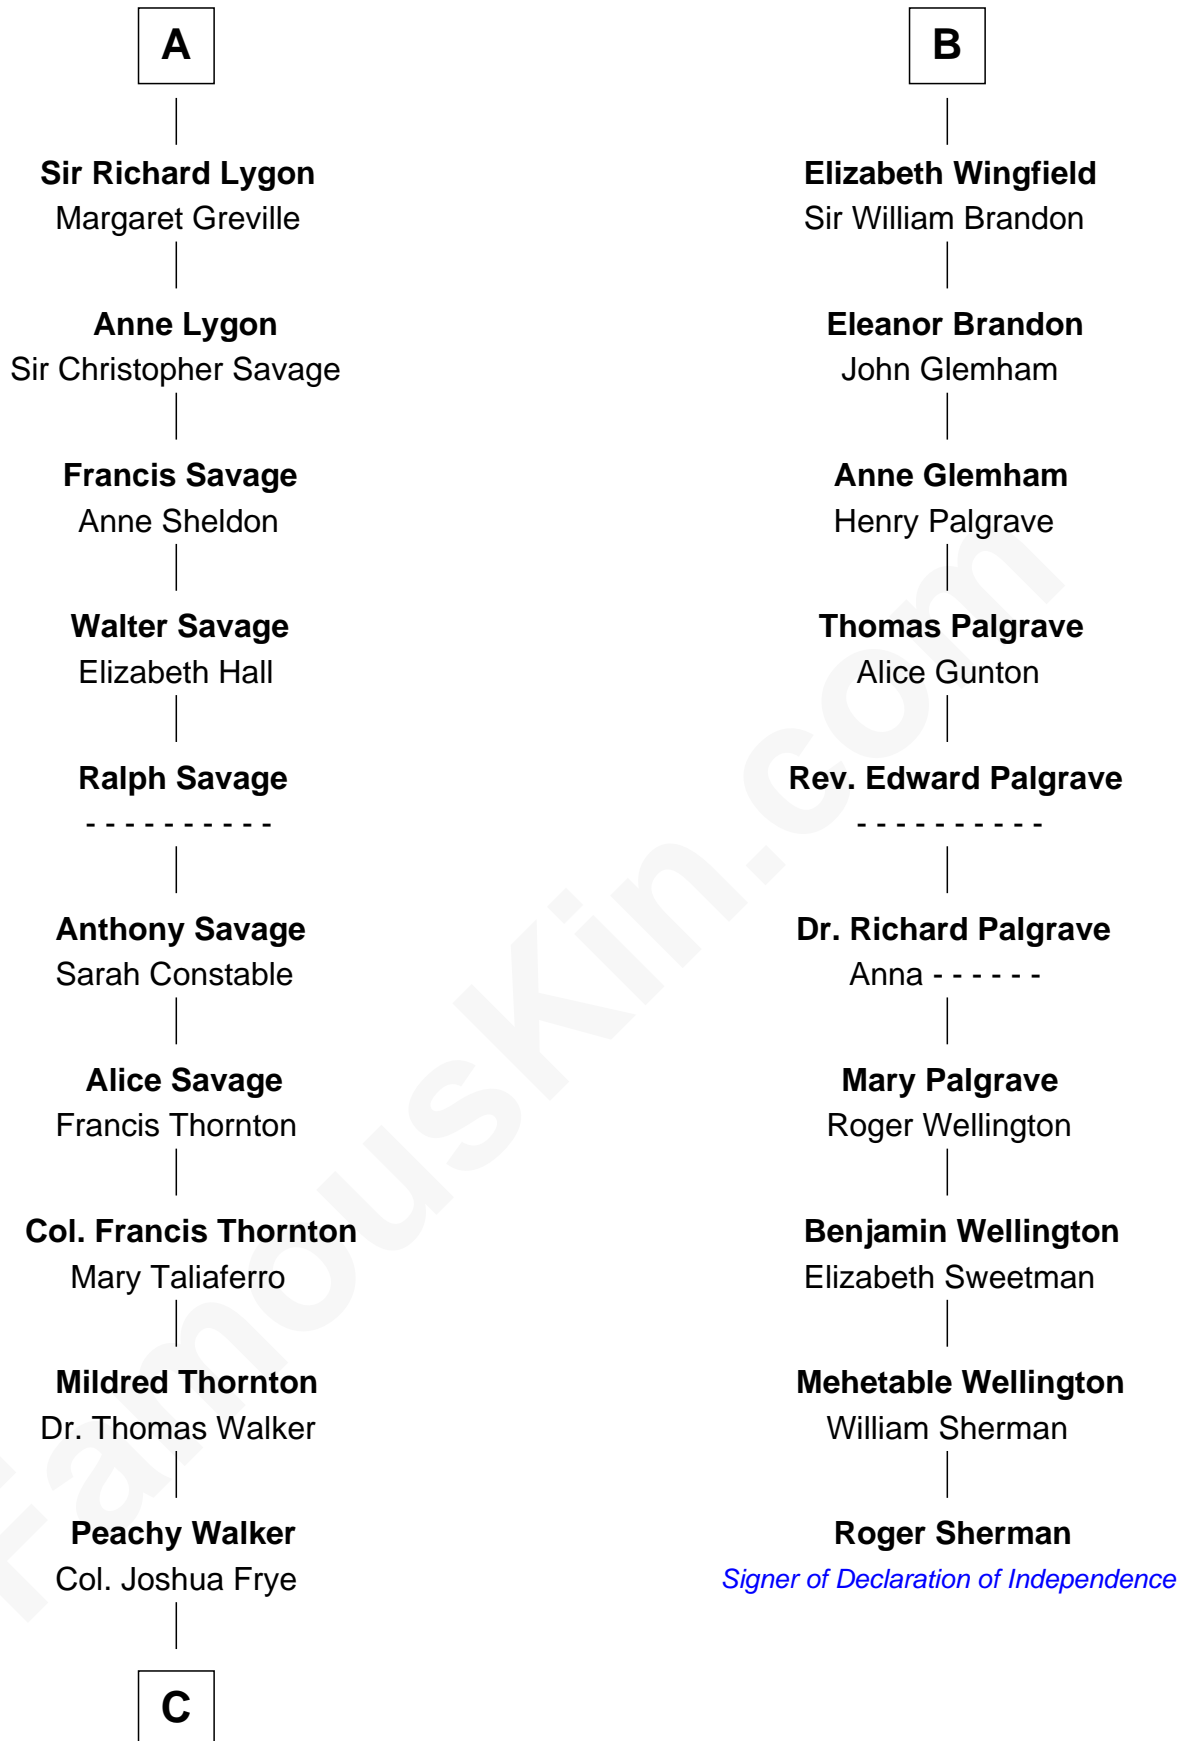

FamousKin.com Relationship Chart of

Adlai Stevenson II

31st Governor of Illinois

16th cousin 5 times removed of

Roger Sherman

Signer of the Declaration of Independence

C

—
Thomas Walker Frye
Elizabeth Speed Smith

—
Mary Peachy Frye
Rev. Lewis Warner Green

—
Letitia Green
Adlai Ewing Stevenson

—
Lewis Green Stevenson
Helen Louise Davis

—
Adlai Stevenson II
31st Governor of Illinois

FamousKin.com