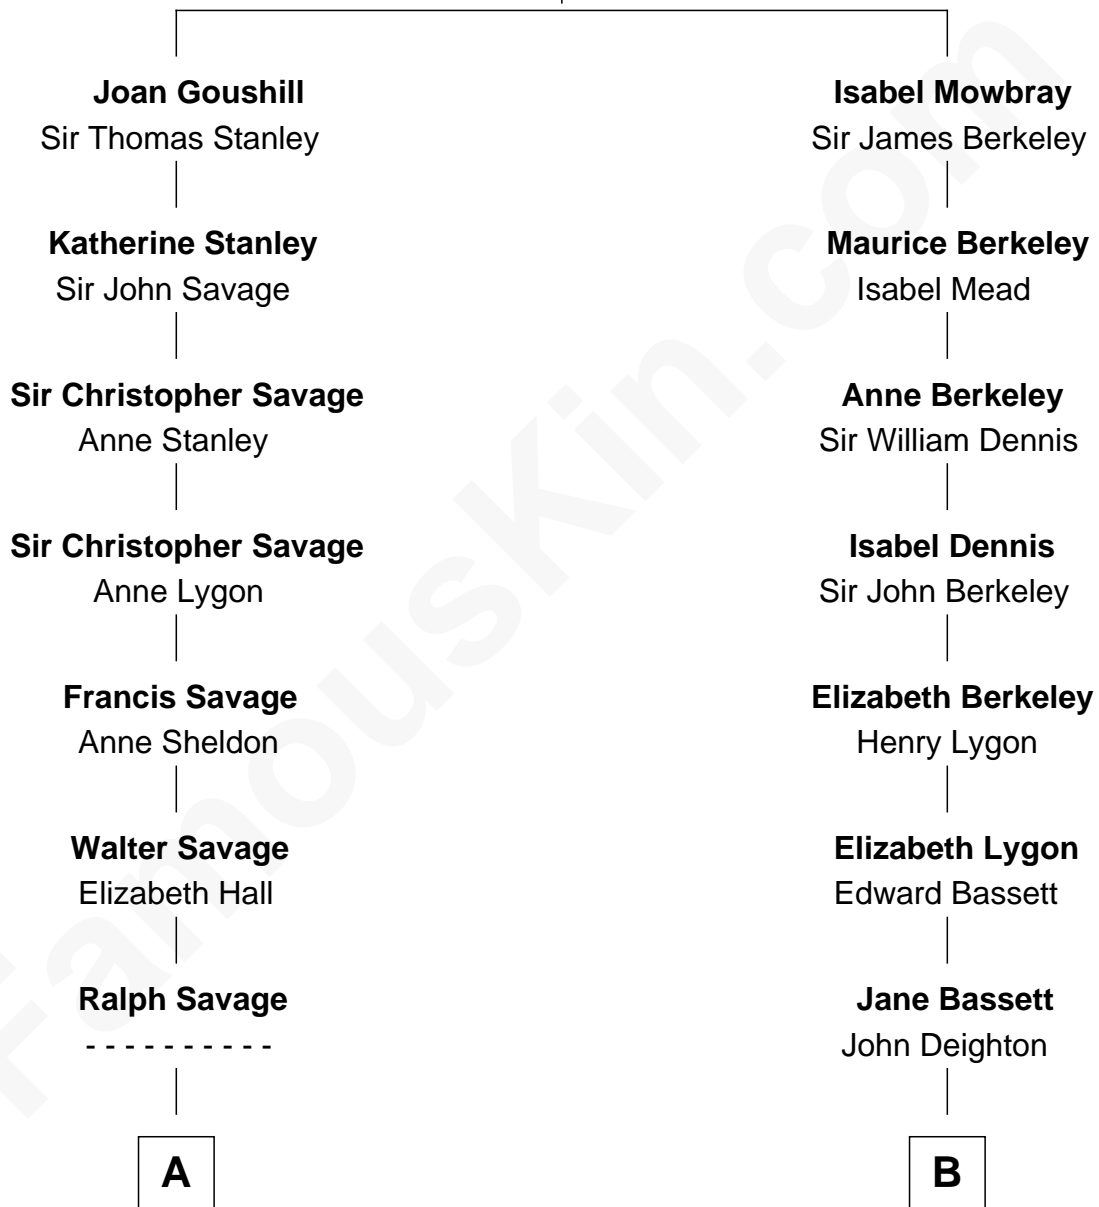

# FamousKin.com Relationship Chart of

**Adlai Stevenson II**

*31st Governor of Illinois*

16th cousin 2 times removed of

**Geena Davis**

*Movie and TV Actress*

**Elizabeth Fitzalan**

*with husband*  
Sir Robert Goushill

*with husband*  
Sir Thomas Mowbray

C

Lucille Martha Cook  
William Frank Davis

**Geena Davis**  
*Movie and TV Actress*

FamousKin.com