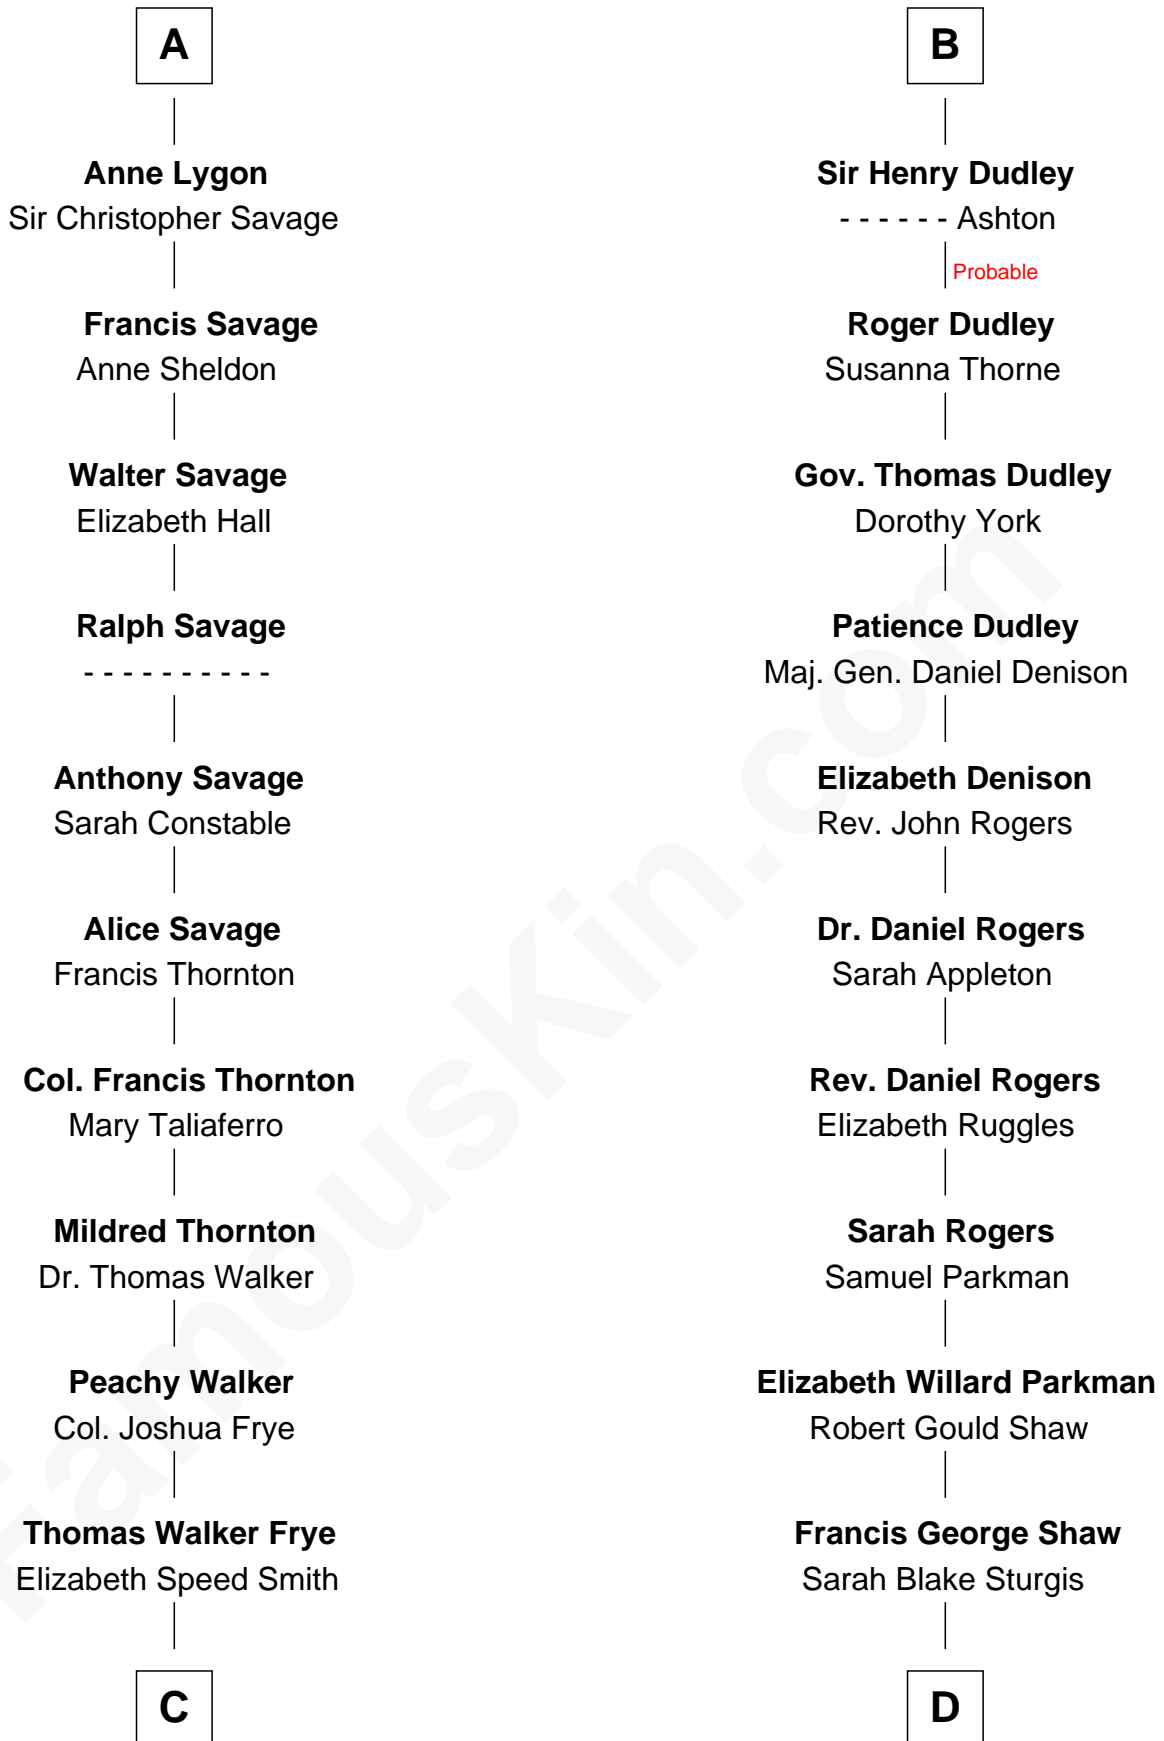

FamousKin.com Relationship Chart of

Adlai Stevenson II

31st Governor of Illinois

20th cousin 1 time removed of

Kyra Sedgwick

TV and Movie Actress

Margaret de Audley

Ralph de Stafford

C

Mary Peachy Frye
Rev. Lewis Warner Green

Letitia Green
Adlai Ewing Stevenson

Lewis Green Stevenson
Helen Louise Davis

Adlai Stevenson II
31st Governor of Illinois

D

Susanna Shaw
Robert Bowne Minturn

Sarah May Minturn
Henry Dwight Sedgwick