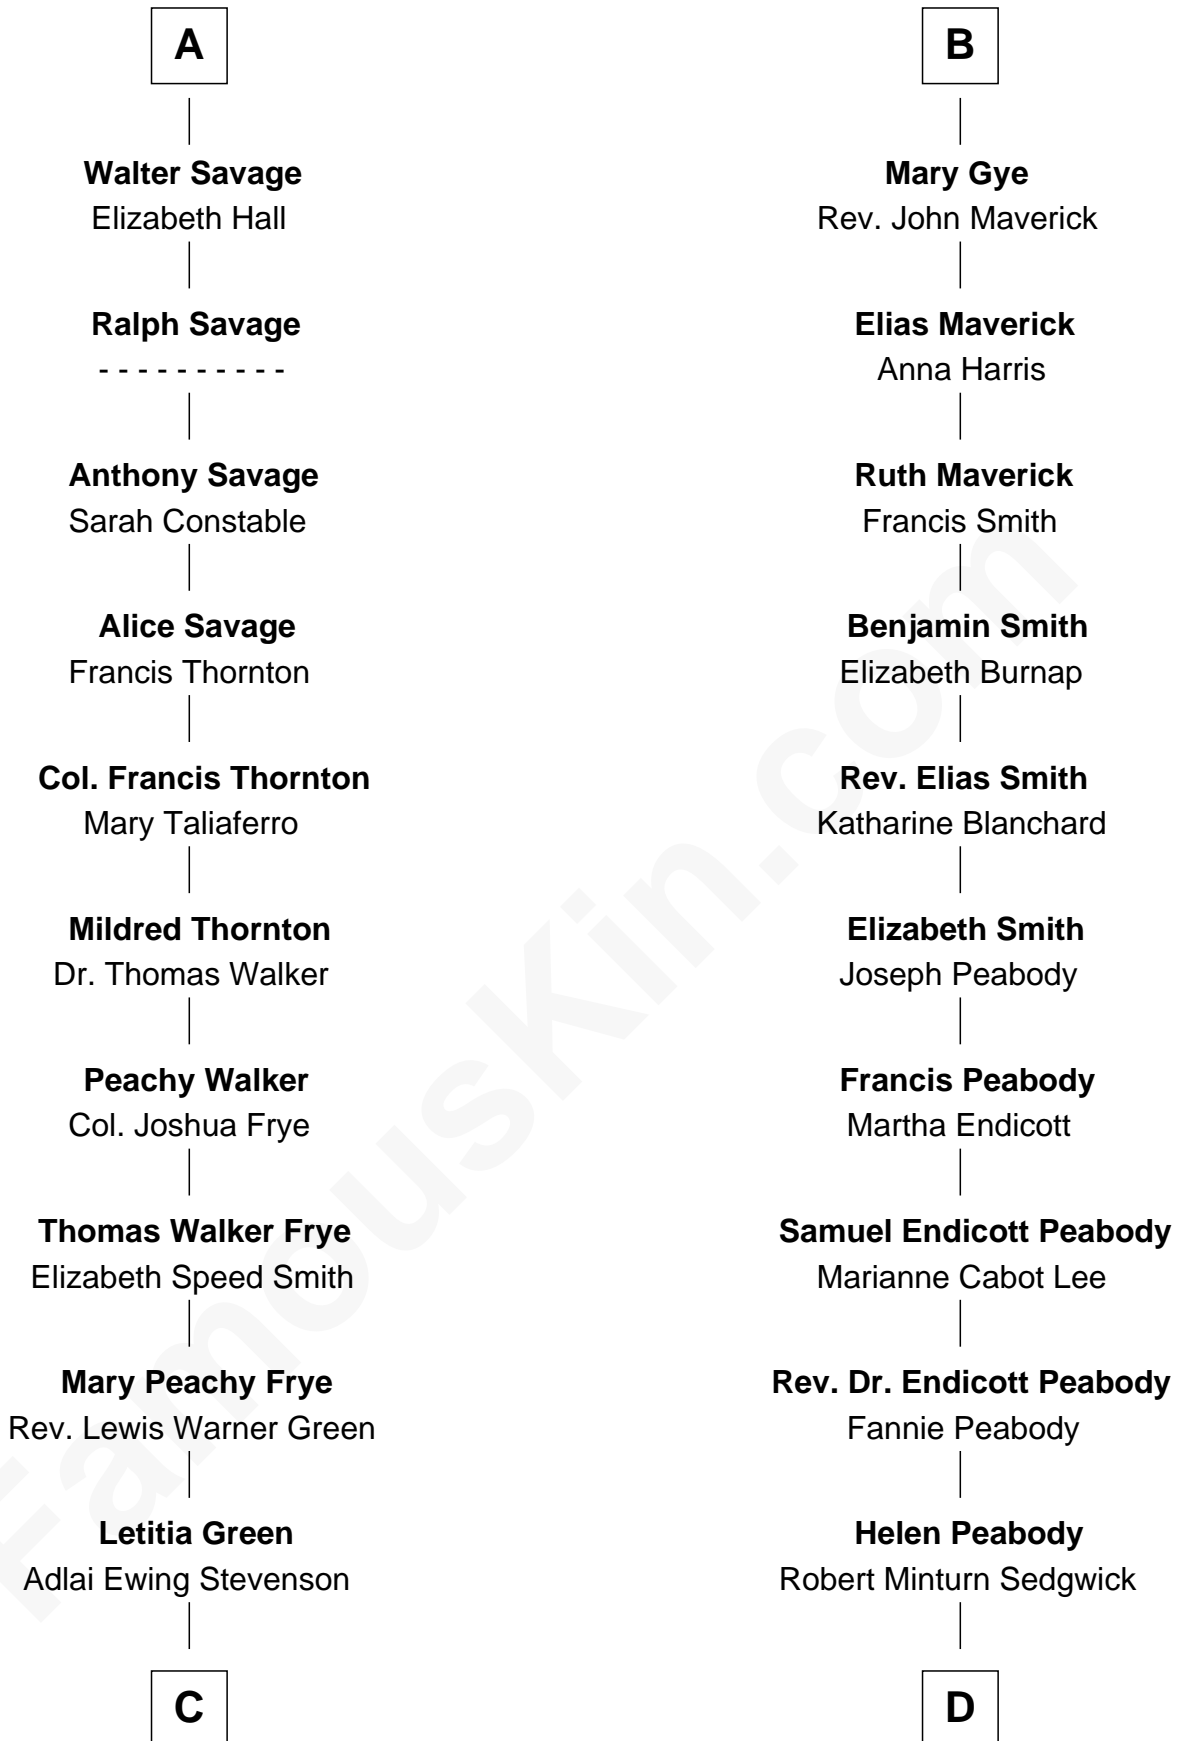

FamousKin.com Relationship Chart of

Adlai Stevenson II
31st Governor of Illinois

18th cousin of

Kyra Sedgwick
TV and Movie Actress

Richard Fitzalan
Eleanor Plantagenet

Sir Richard Fitzalan
Elizabeth de Bohun

Elizabeth Fitzalan
Sir Robert Goushill

Joan Goushill
Sir Thomas Stanley

Katherine Stanley
Sir John Savage

Sir Christopher Savage
Anne Stanley

Sir Christopher Savage
Anne Lygon

Francis Savage
Anne Sheldon

A

John Fitzalan
Eleanor Maltravers

Joan Fitzalan
Sir William Echyngham

Joan Echyngham
Sir John Bayntun

Henry Bayntun

Jane Bayntun
Thomas Prowse

Mary Prowse
John Gye

Robert Gye
Grace Dowrish

B

C

Lewis Green Stevenson

Helen Louise Davis

Adlai Stevenson II

31st Governor of Illinois

D

Henry Dwight Sedgwick

Patricia Ann Rosenwald

Kyra Sedgwick