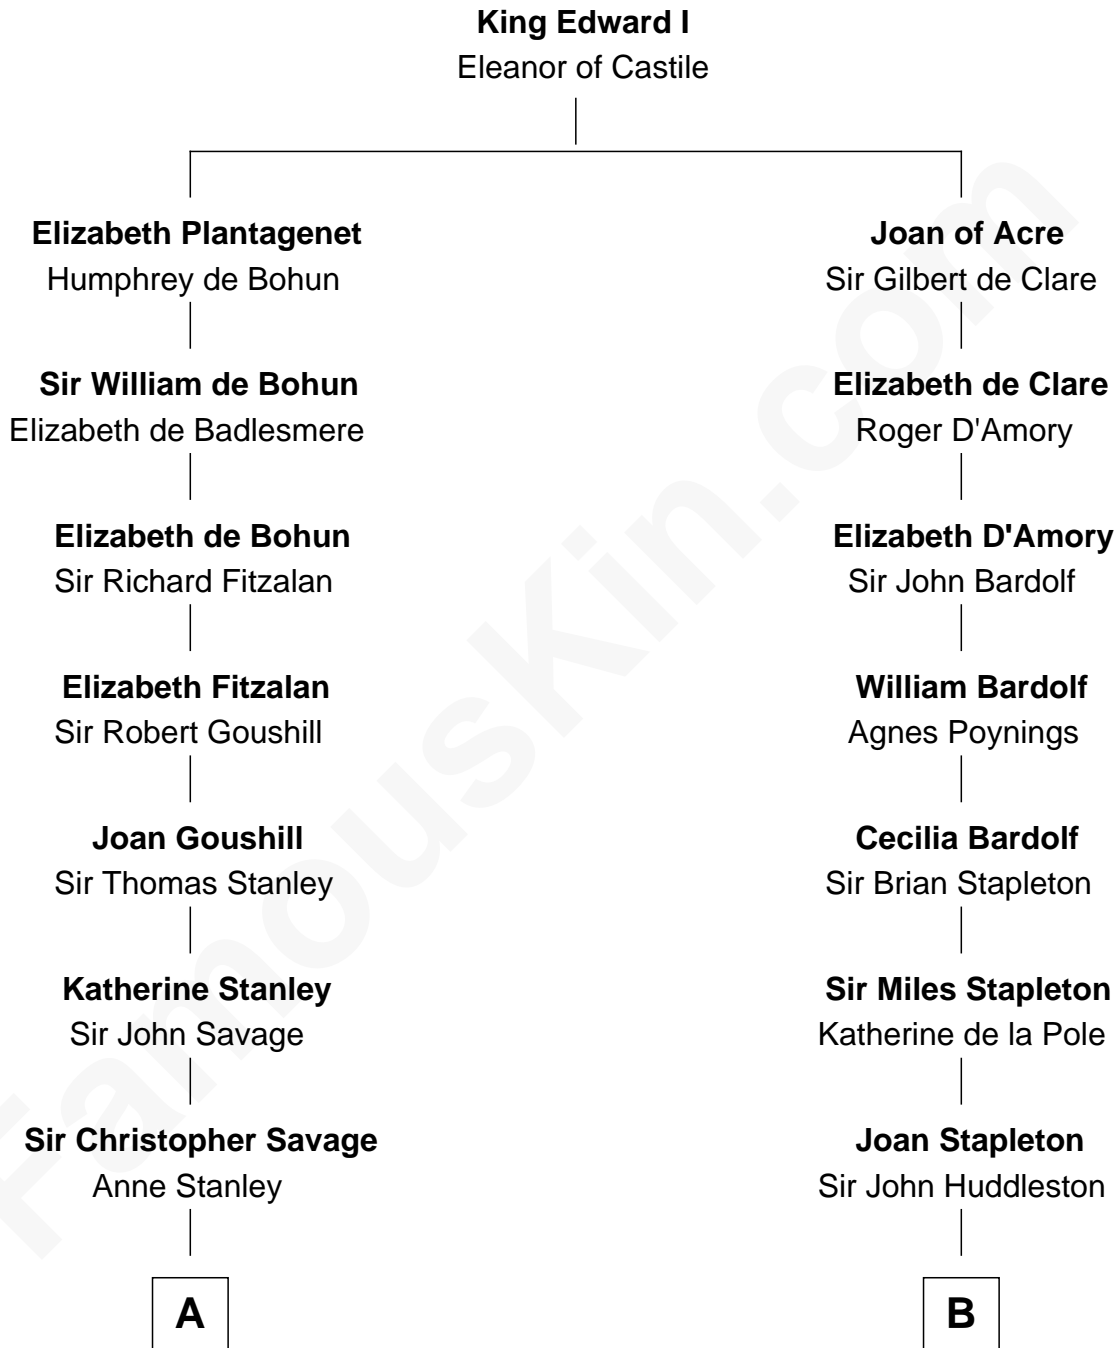

FamousKin.com Relationship Chart of

Adlai Stevenson II

31st Governor of Illinois

16th cousin 4 times removed of

Fletcher Christian

Leader of the mutiny on the Bounty

C

—
Mary Peachy Frye
Rev. Lewis Warner Green

—
Letitia Green
Adlai Ewing Stevenson

—
Lewis Green Stevenson
Helen Louise Davis

—
Adlai Stevenson II
31st Governor of Illinois

FamousKin.com