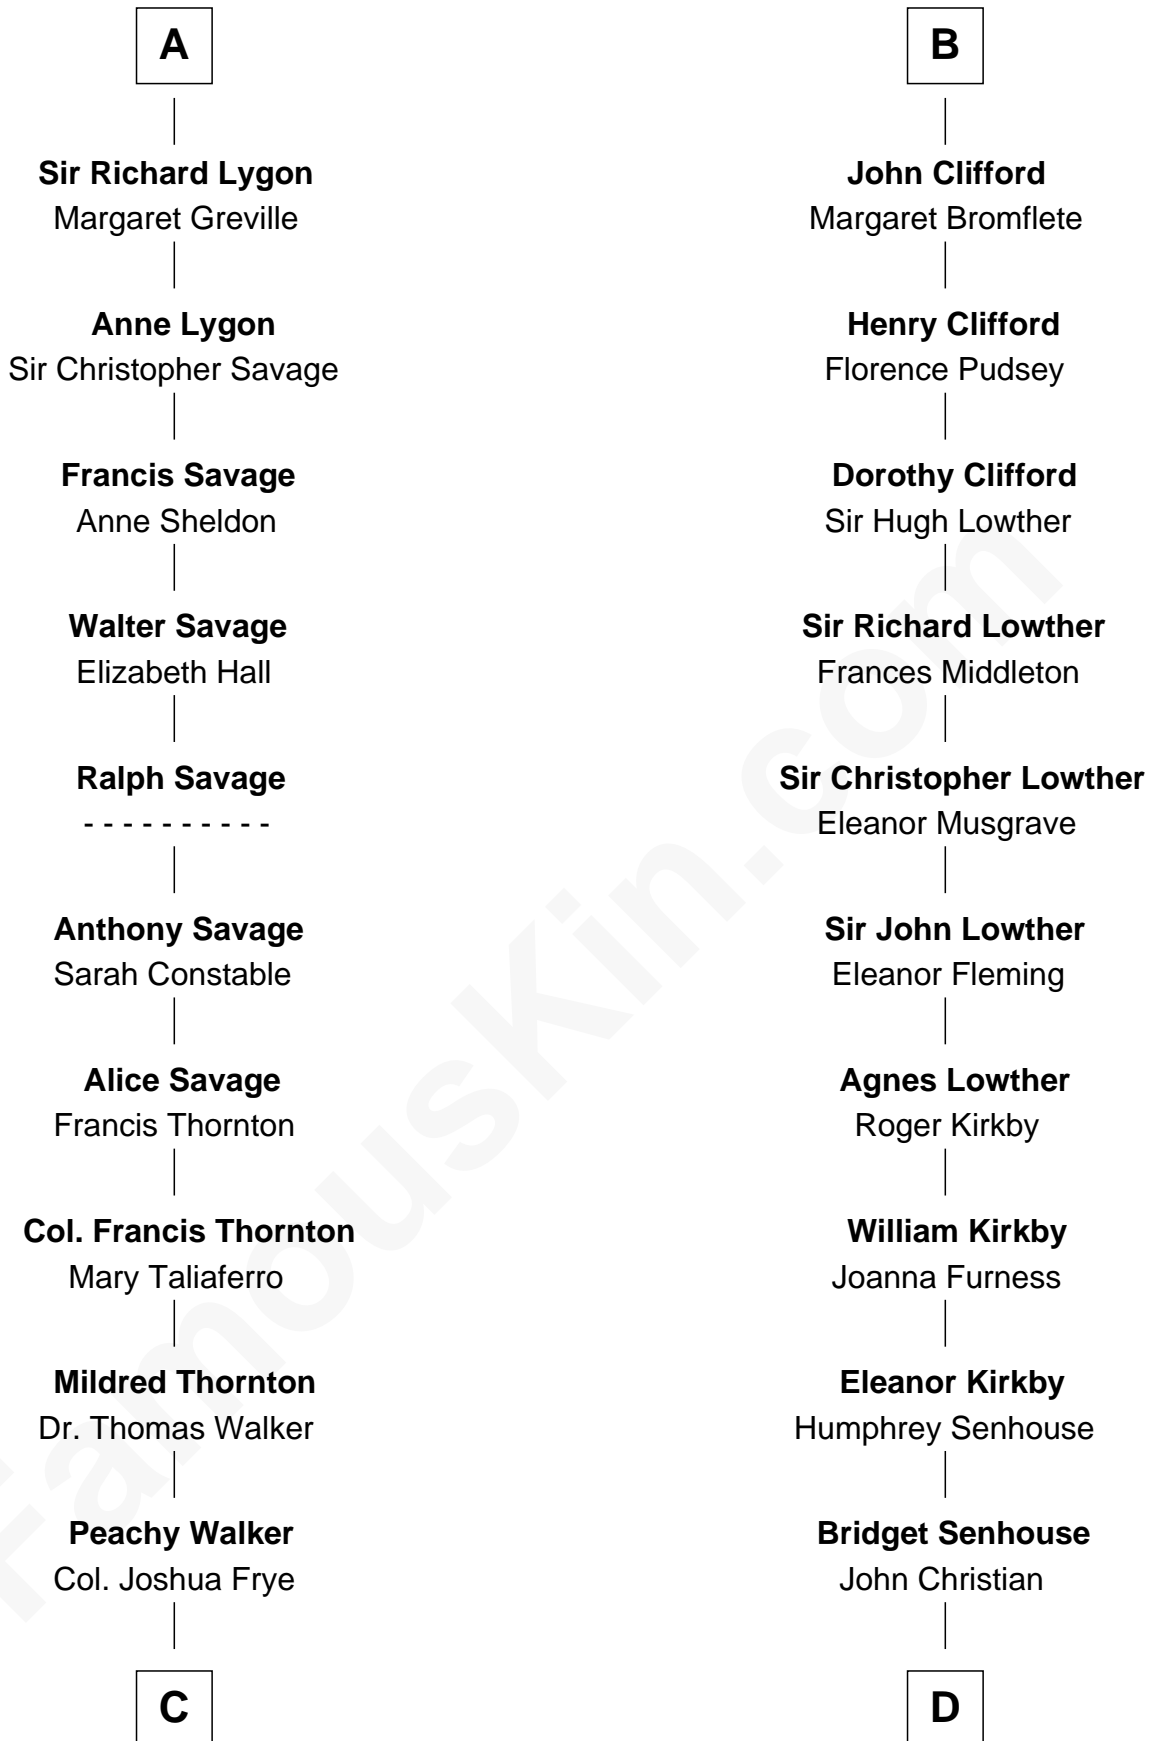

FamousKin.com Relationship Chart of

Adlai Stevenson II

31st Governor of Illinois

18th cousin 3 times removed of

Fletcher Christian

Leader of the mutiny on the Bounty

C

Thomas Walker Frye
Elizabeth Speed Smith

Mary Peachy Frye
Rev. Lewis Warner Green

Letitia Green
Adlai Ewing Stevenson

Lewis Green Stevenson
Helen Louise Davis

Adlai Stevenson II
31st Governor of Illinois

D

Charles Christian
Anne Dixon

Fletcher Christian
Leader of the mutiny on the Bounty