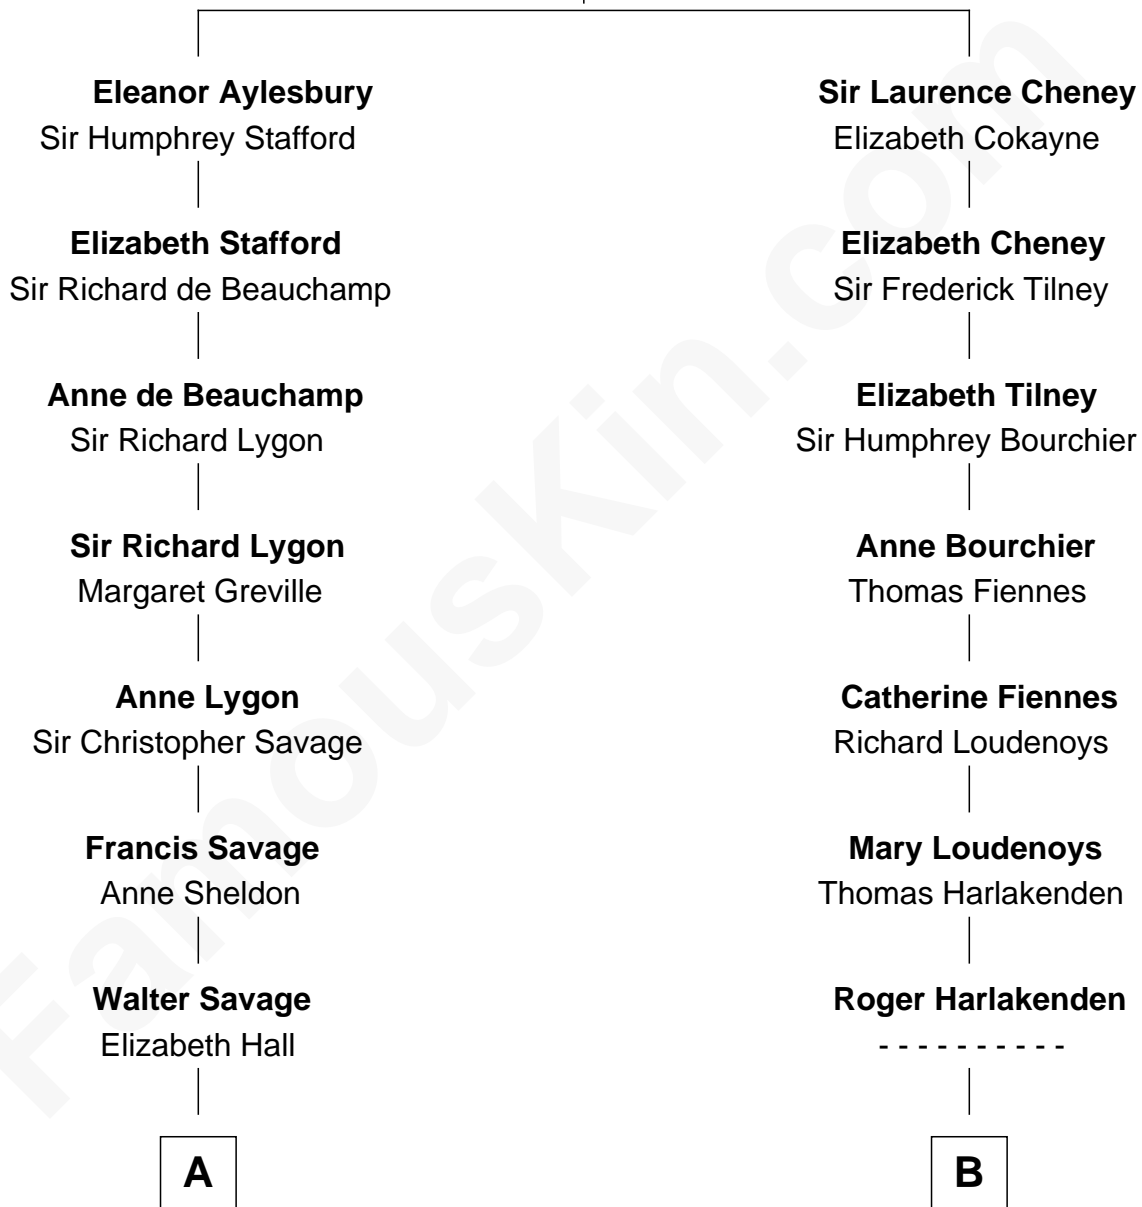

# FamousKin.com Relationship Chart of

**Adlai Stevenson II**

*31st Governor of Illinois*

17th cousin 1 time removed of

**Ali Wentworth**

*TV Actress and Comedienne*

**Katherine Pabenham**

*with husband*  
Sir Thomas Aylesbury

*with husband*  
Sir William Cheney

C

**Mable Bryant Hobart**  
Eric Bartlett Wentworth

**Ali Wentworth**  
*TV Actress and Comedienne*

FamousKin.com