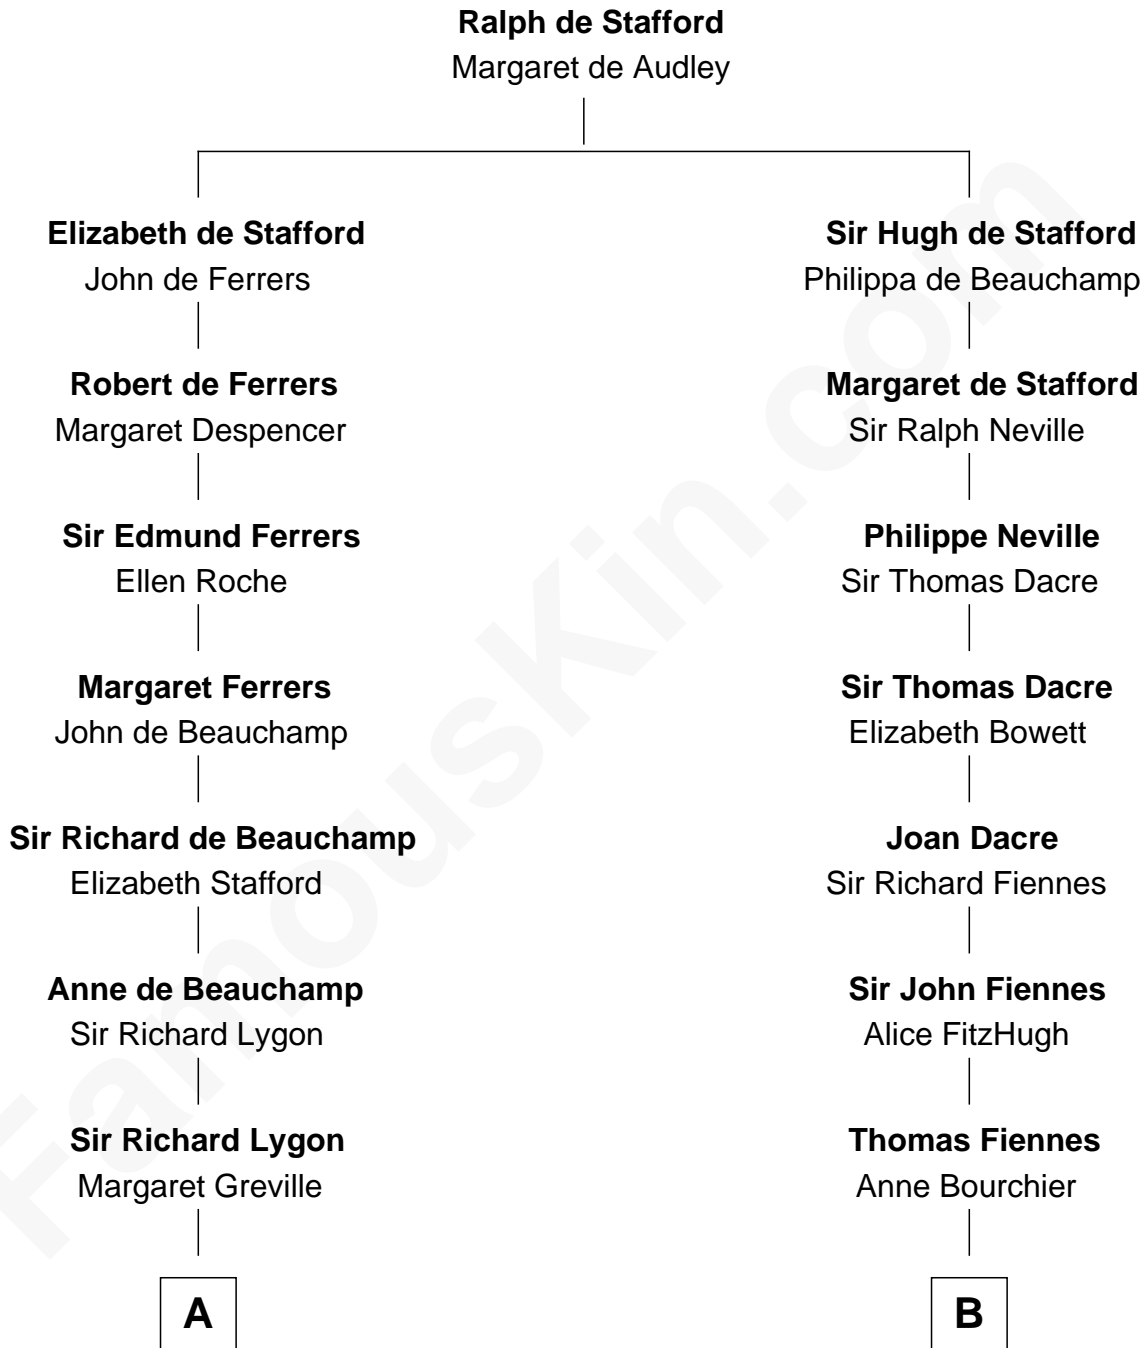

FamousKin.com Relationship Chart of

Adlai Stevenson II

31st Governor of Illinois

20th cousin 1 time removed of

Ali Wentworth

TV Actress and Comedienne

C

Mary Peachy Frye
Rev. Lewis Warner Green

Letitia Green
Adlai Ewing Stevenson

Lewis Green Stevenson
Helen Louise Davis

Adlai Stevenson II
31st Governor of Illinois

D

Charles Wyllys Elliott
Mary Green White

Howard Elliott
Janet January

Janet January Elliott
Richard Bryant Hobart

Mable Bryant Hobart
Eric Bartlett Wentworth

Ali Wentworth
TV Actress and Comedienne