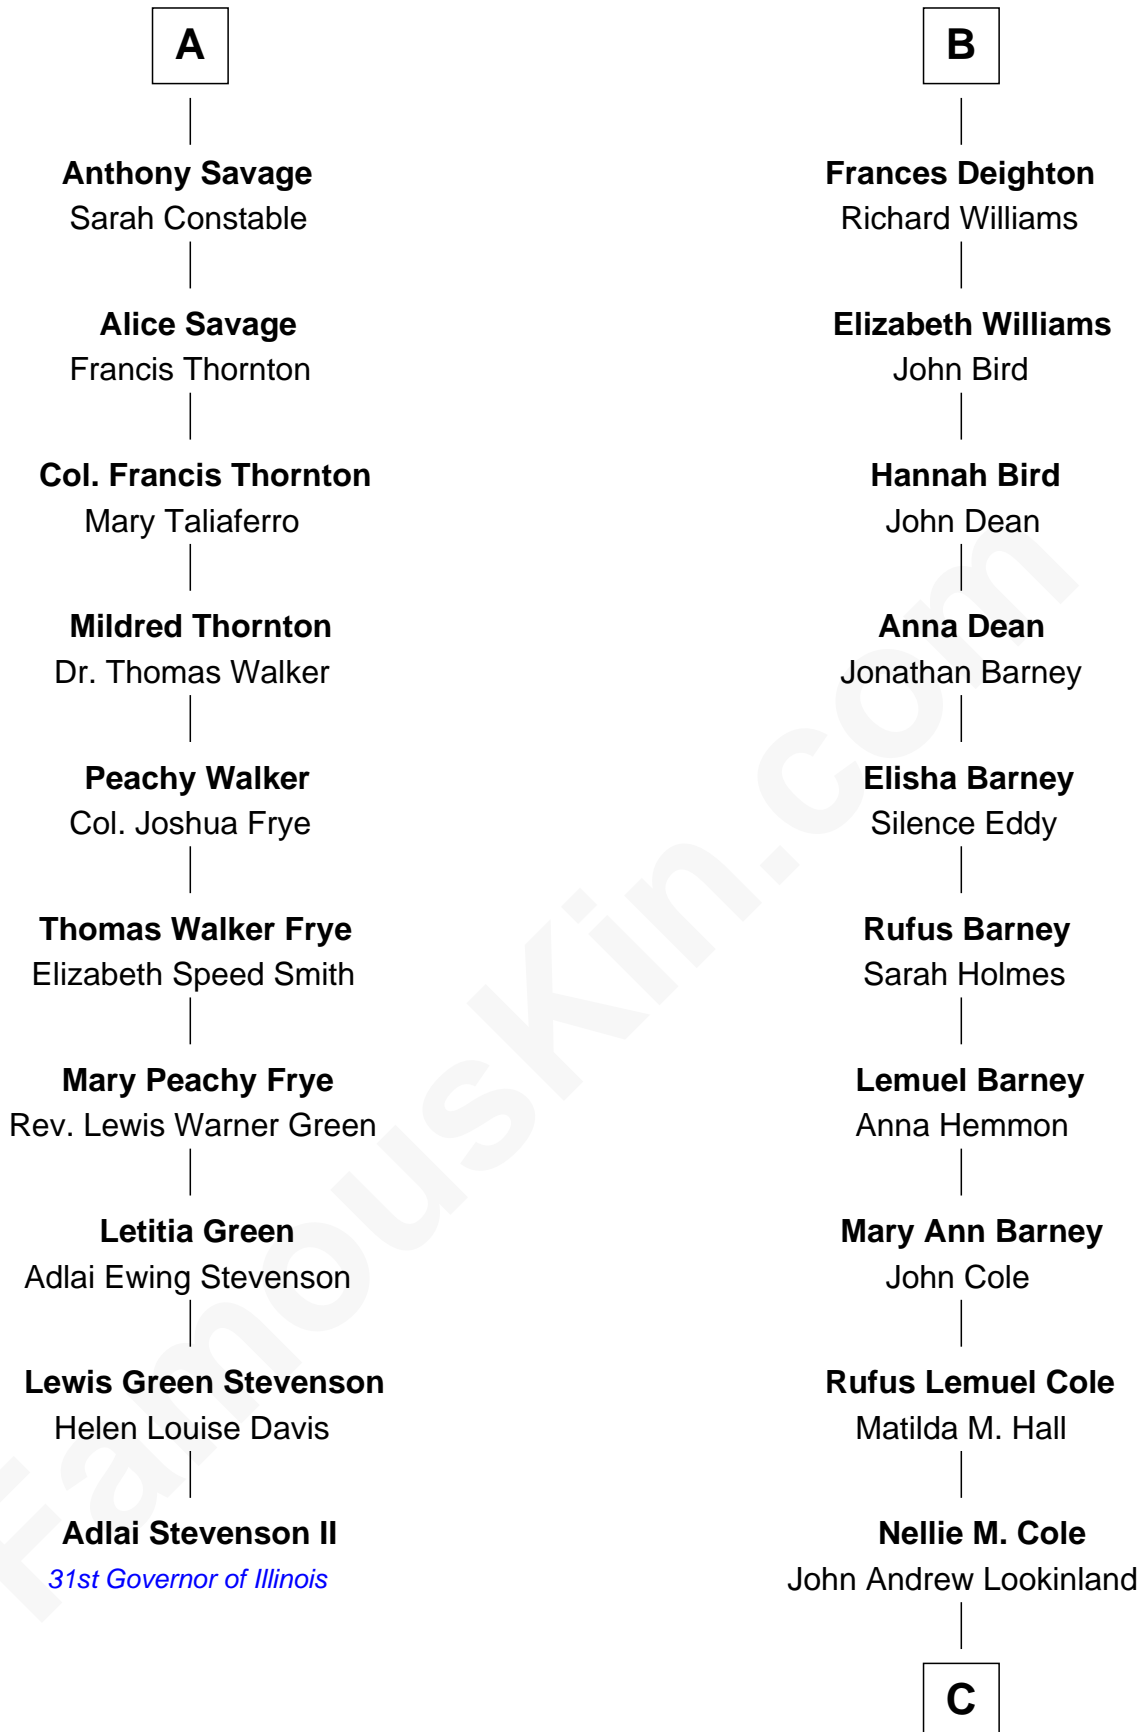

# FamousKin.com Relationship Chart of

**Adlai Stevenson II**

*31st Governor of Illinois*

16th cousin 3 times removed of

**Michael Lookinland**

*TV Actor*

**Elizabeth Fitzalan**

*with husband*  
*Sir Robert Goushill*

*with husband*  
*Sir Thomas Mowbray*

**C**

**Orrin Paul Lookinland**

Madeline Tait

**Paul Russell Lookinland**

Karen Ruth McKinney

**Michael Lookinland**

*TV Actor*