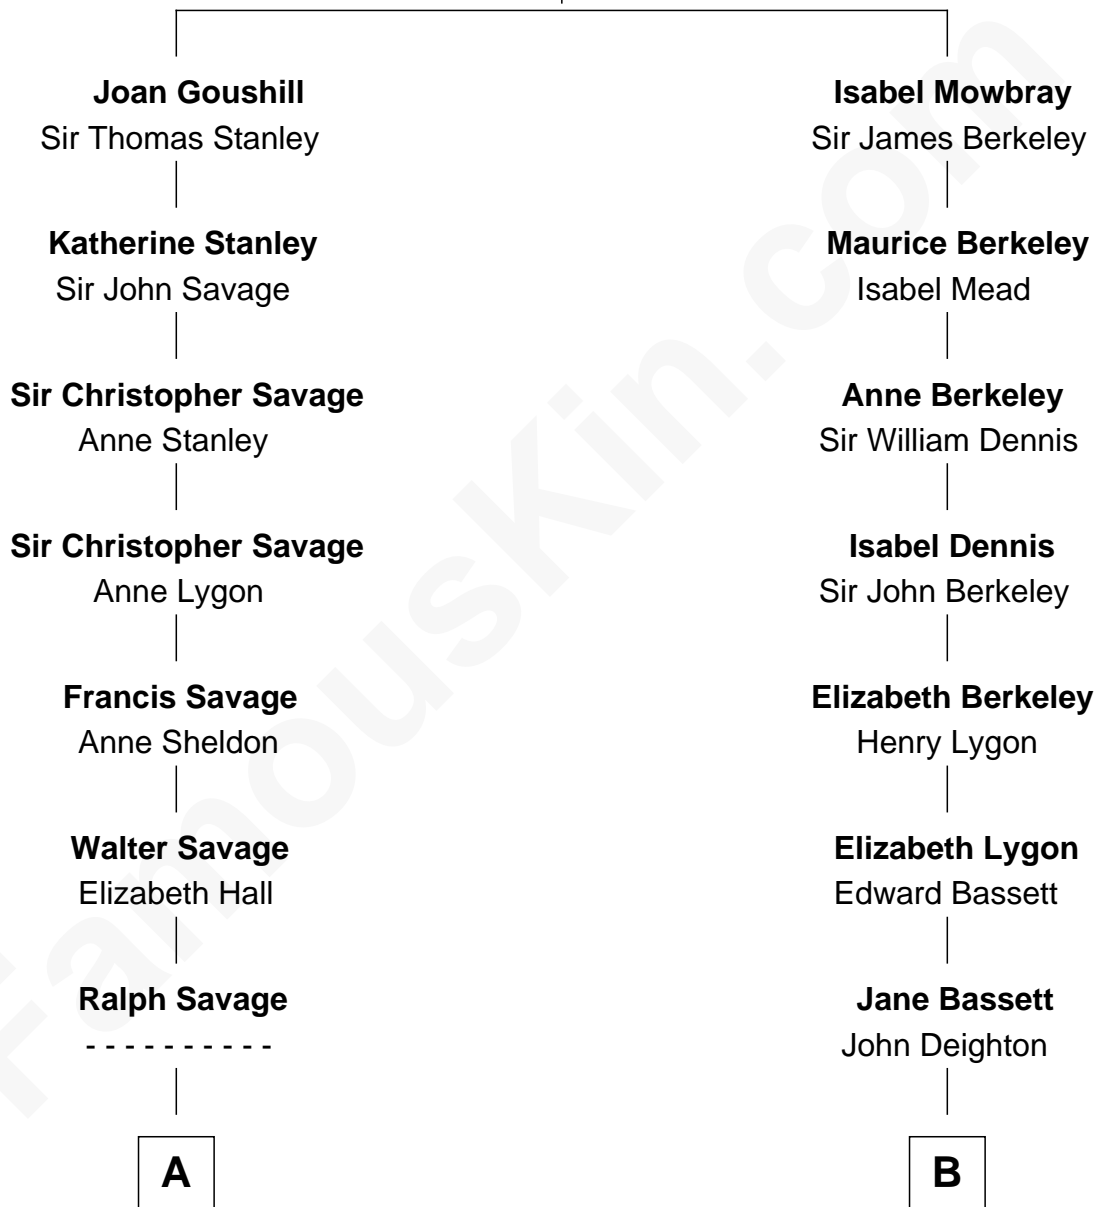

# FamousKin.com Relationship Chart of

**Adlai Stevenson II**

*31st Governor of Illinois*

16th cousin 3 times removed of

**Michael Lookinland**

*TV Actor*

**Elizabeth Fitzalan**

*with husband*  
*Sir Robert Goushill*

*with husband*  
*Sir Thomas Mowbray*

**C**

**Orrin Paul Lookinland**

Madeline Tait

**Paul Russell Lookinland**

Karen Ruth McKinney

**Michael Lookinland**

*TV Actor*