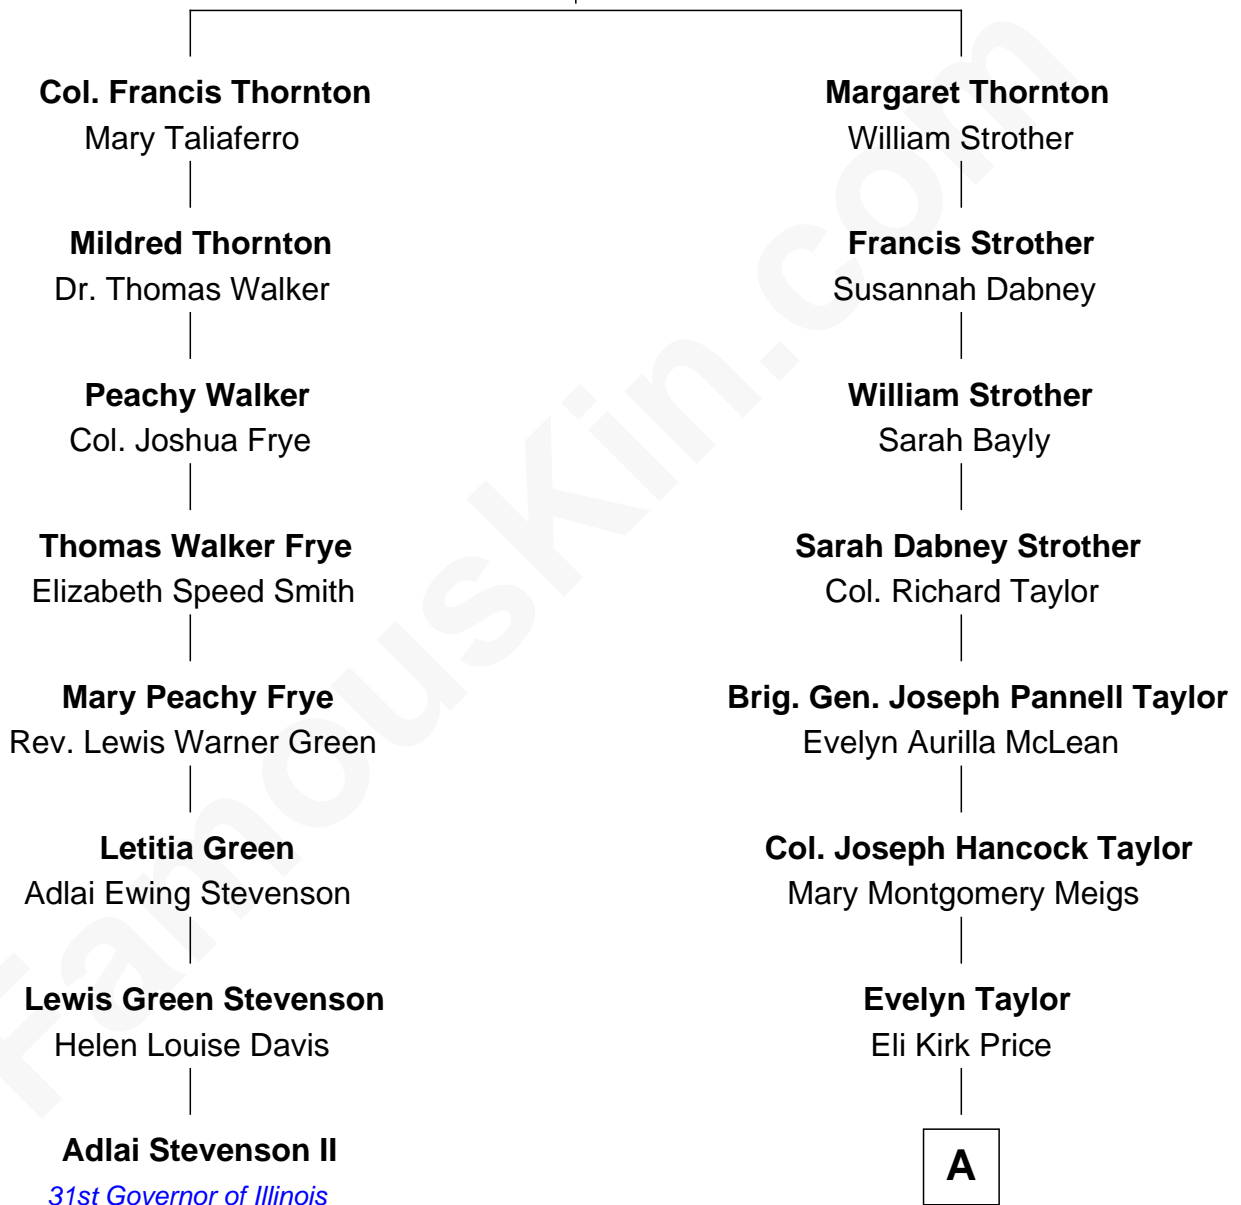

FamousKin.com Relationship Chart of

Adlai Stevenson II

31st Governor of Illinois

7th cousin 2 times removed of

Parker Stevenson

TV and Movie Actor

Francis Thornton

Alice Savage