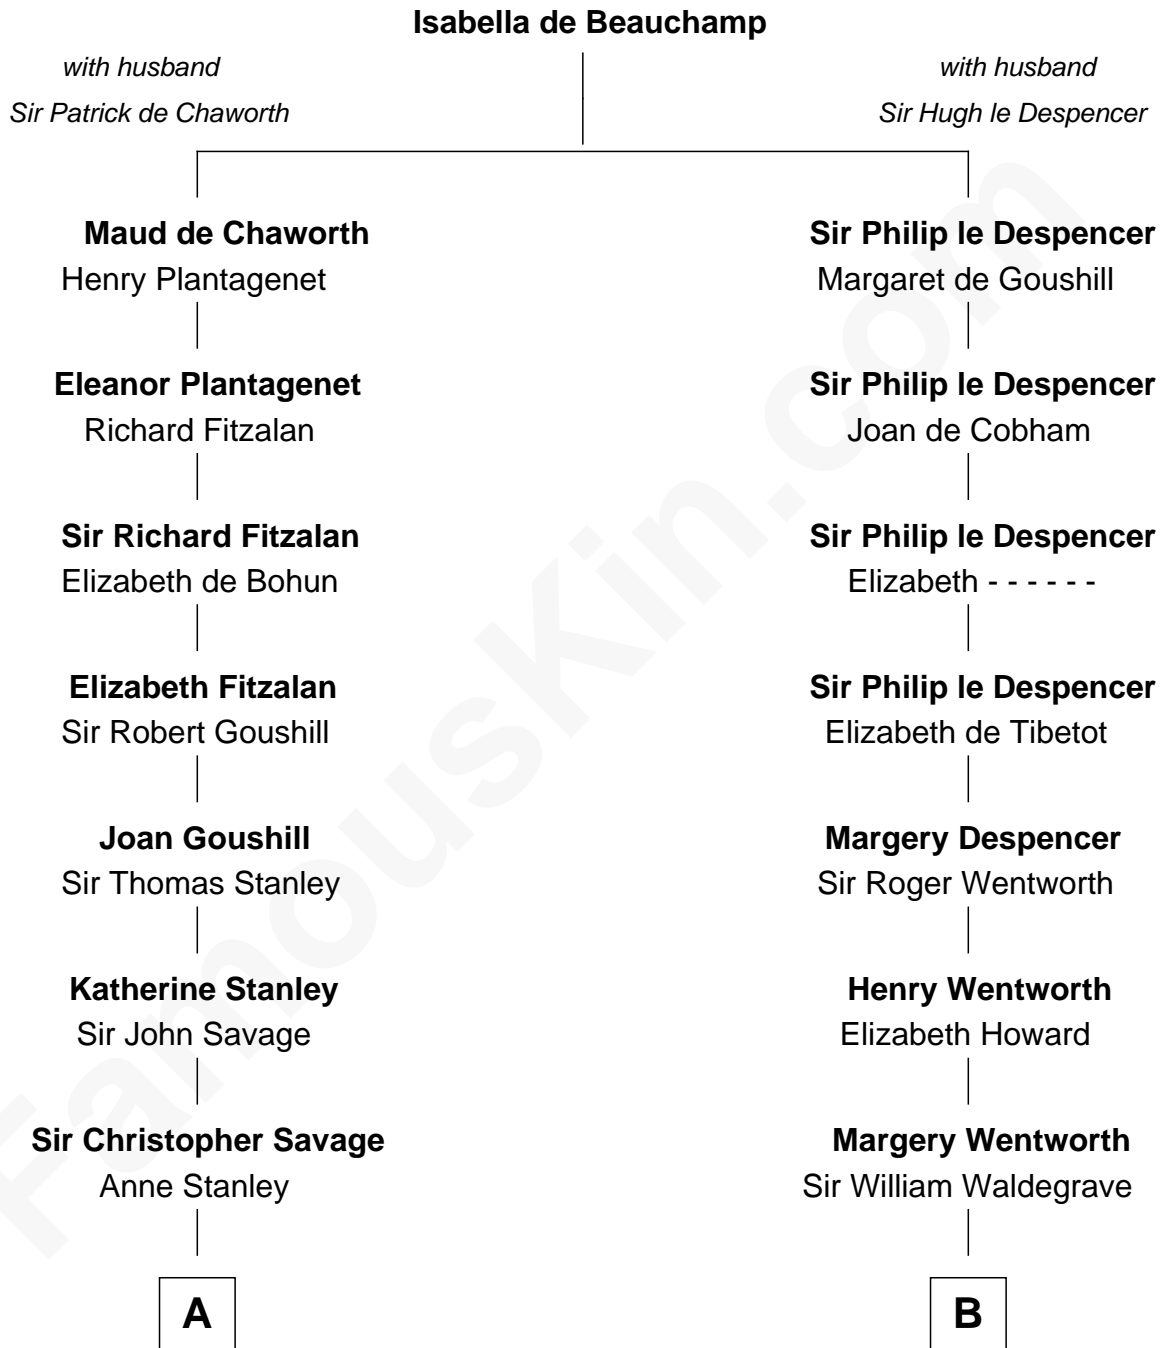

FamousKin.com Relationship Chart of

Adlai Stevenson II

31st Governor of Illinois

20th cousin 1 time removed of

Bob Moore

Co-Founder, Bob's Red Mill

C

Mary Peachy Frye
Rev. Lewis Warner Green

Letitia Green
Adlai Ewing Stevenson

Lewis Green Stevenson
Helen Louise Davis

Adlai Stevenson II
31st Governor of Illinois

D

Morris Fox
Sarah A. Smith

Violette Fox
Daniel Francis Learnard

Clinton Morris Learnard
Gertrude Maud Yost

Doris Dell Learnard
Kenneth Earl Moore

Bob Moore
Co-Founder, Bob's Red Mill