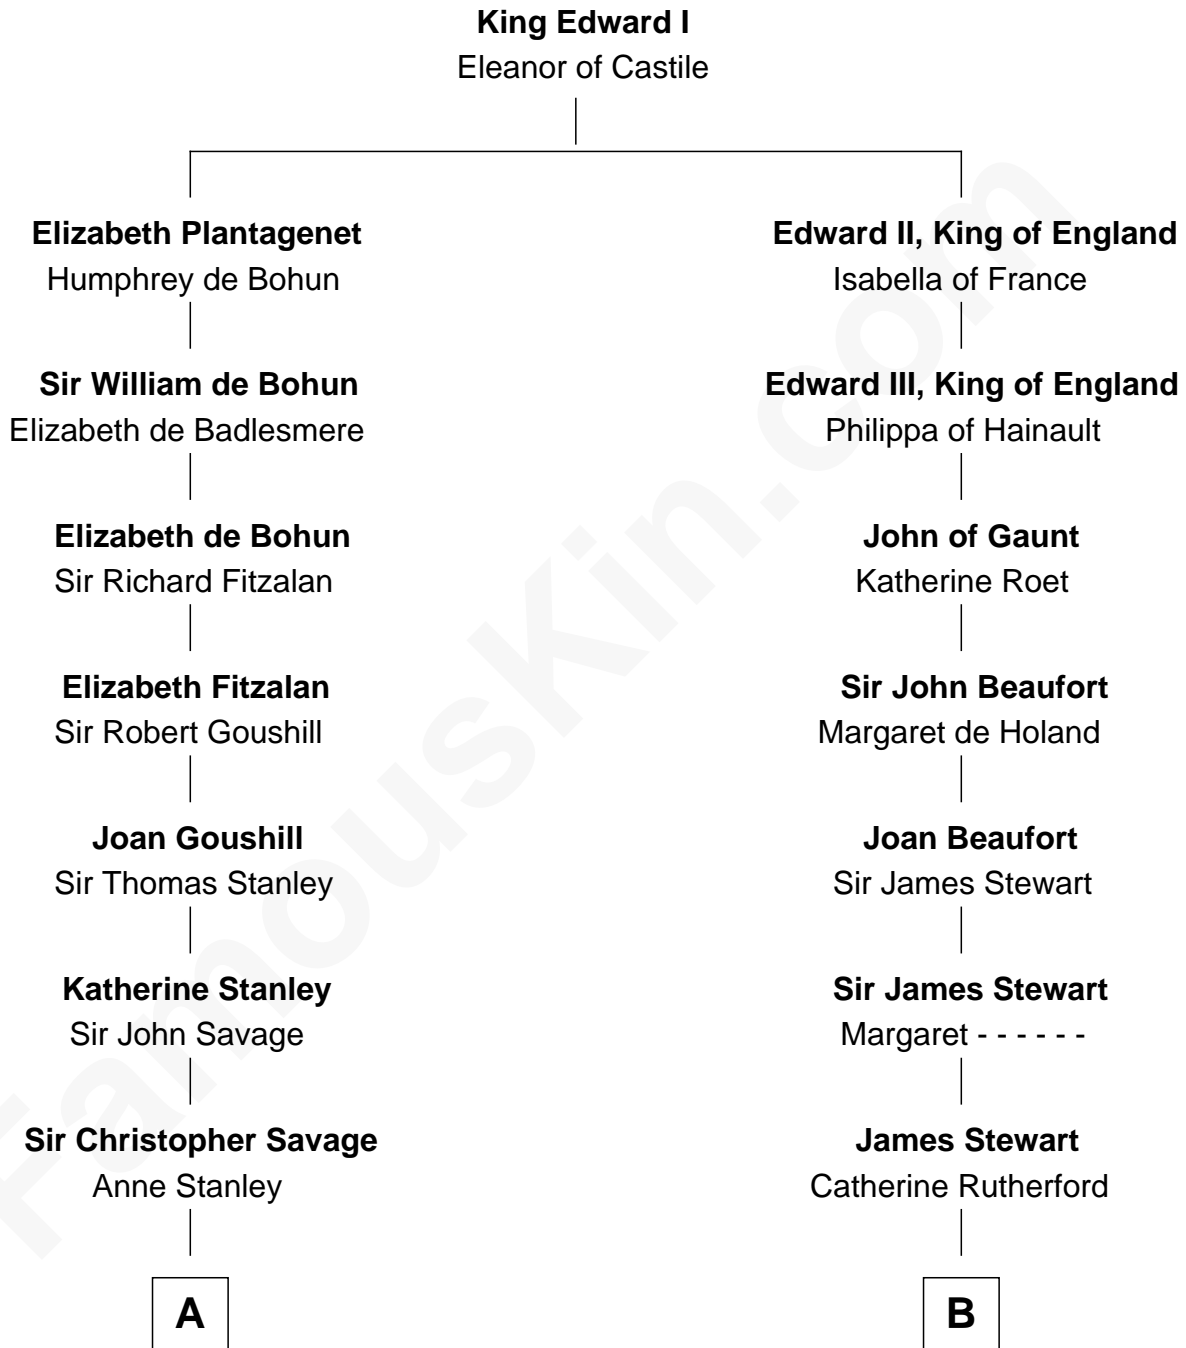

FamousKin.com Relationship Chart of

Adlai Stevenson II

31st Governor of Illinois

19th cousin 1 time removed of

Johnny Mercer

Songwriter and Co-Founder of Capitol Records

C

Mary Peachy Frye
Rev. Lewis Warner Green

Letitia Green
Adlai Ewing Stevenson

Lewis Green Stevenson
Helen Louise Davis

Adlai Stevenson II
31st Governor of Illinois

D

George Anderson Mercer
Nanny Maury Herndon

George Anderson Mercer
Lillian Elizabeth Ciucevich