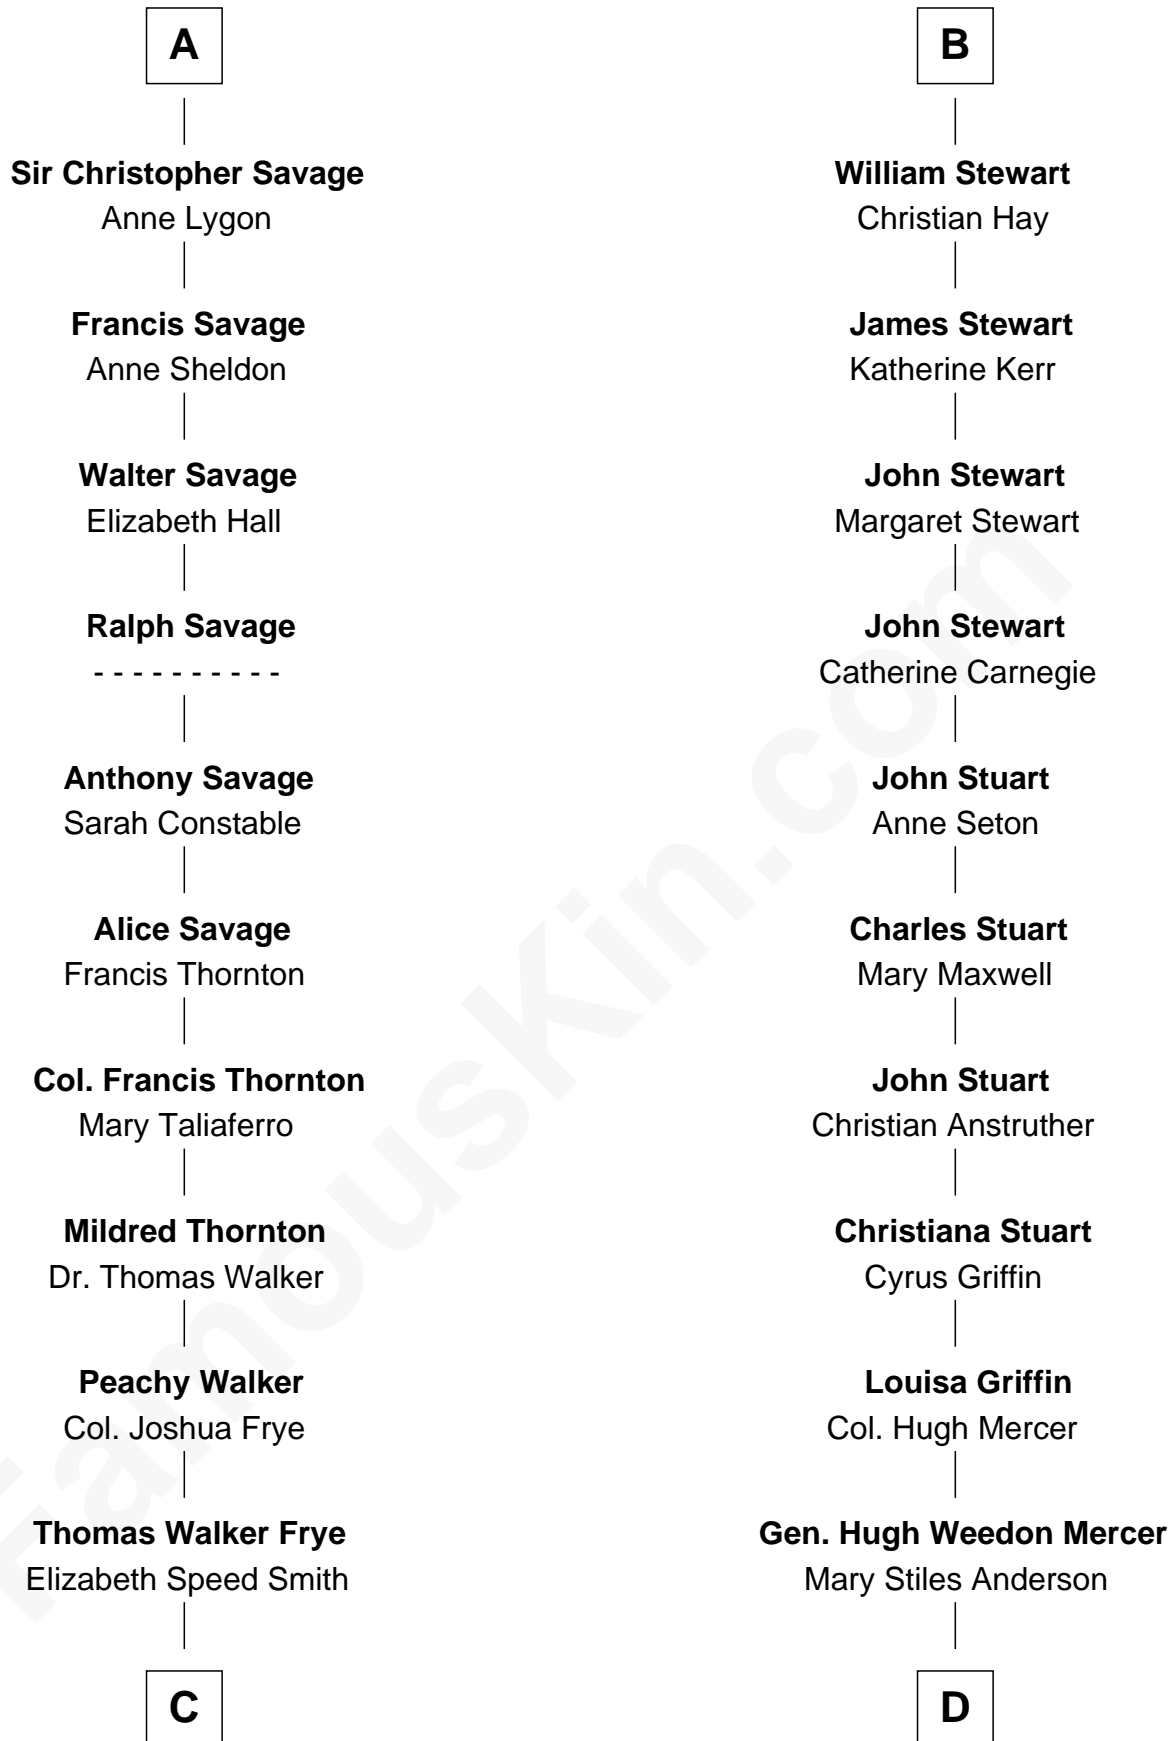

FamousKin.com Relationship Chart of

Adlai Stevenson II

31st Governor of Illinois

19th cousin 1 time removed of

Johnny Mercer

Songwriter and Co-Founder of Capitol Records

C

Mary Peachy Frye
Rev. Lewis Warner Green

Letitia Green
Adlai Ewing Stevenson

Lewis Green Stevenson
Helen Louise Davis

Adlai Stevenson II
31st Governor of Illinois

D

George Anderson Mercer
Nanny Maury Herndon

George Anderson Mercer
Lillian Elizabeth Ciucevich