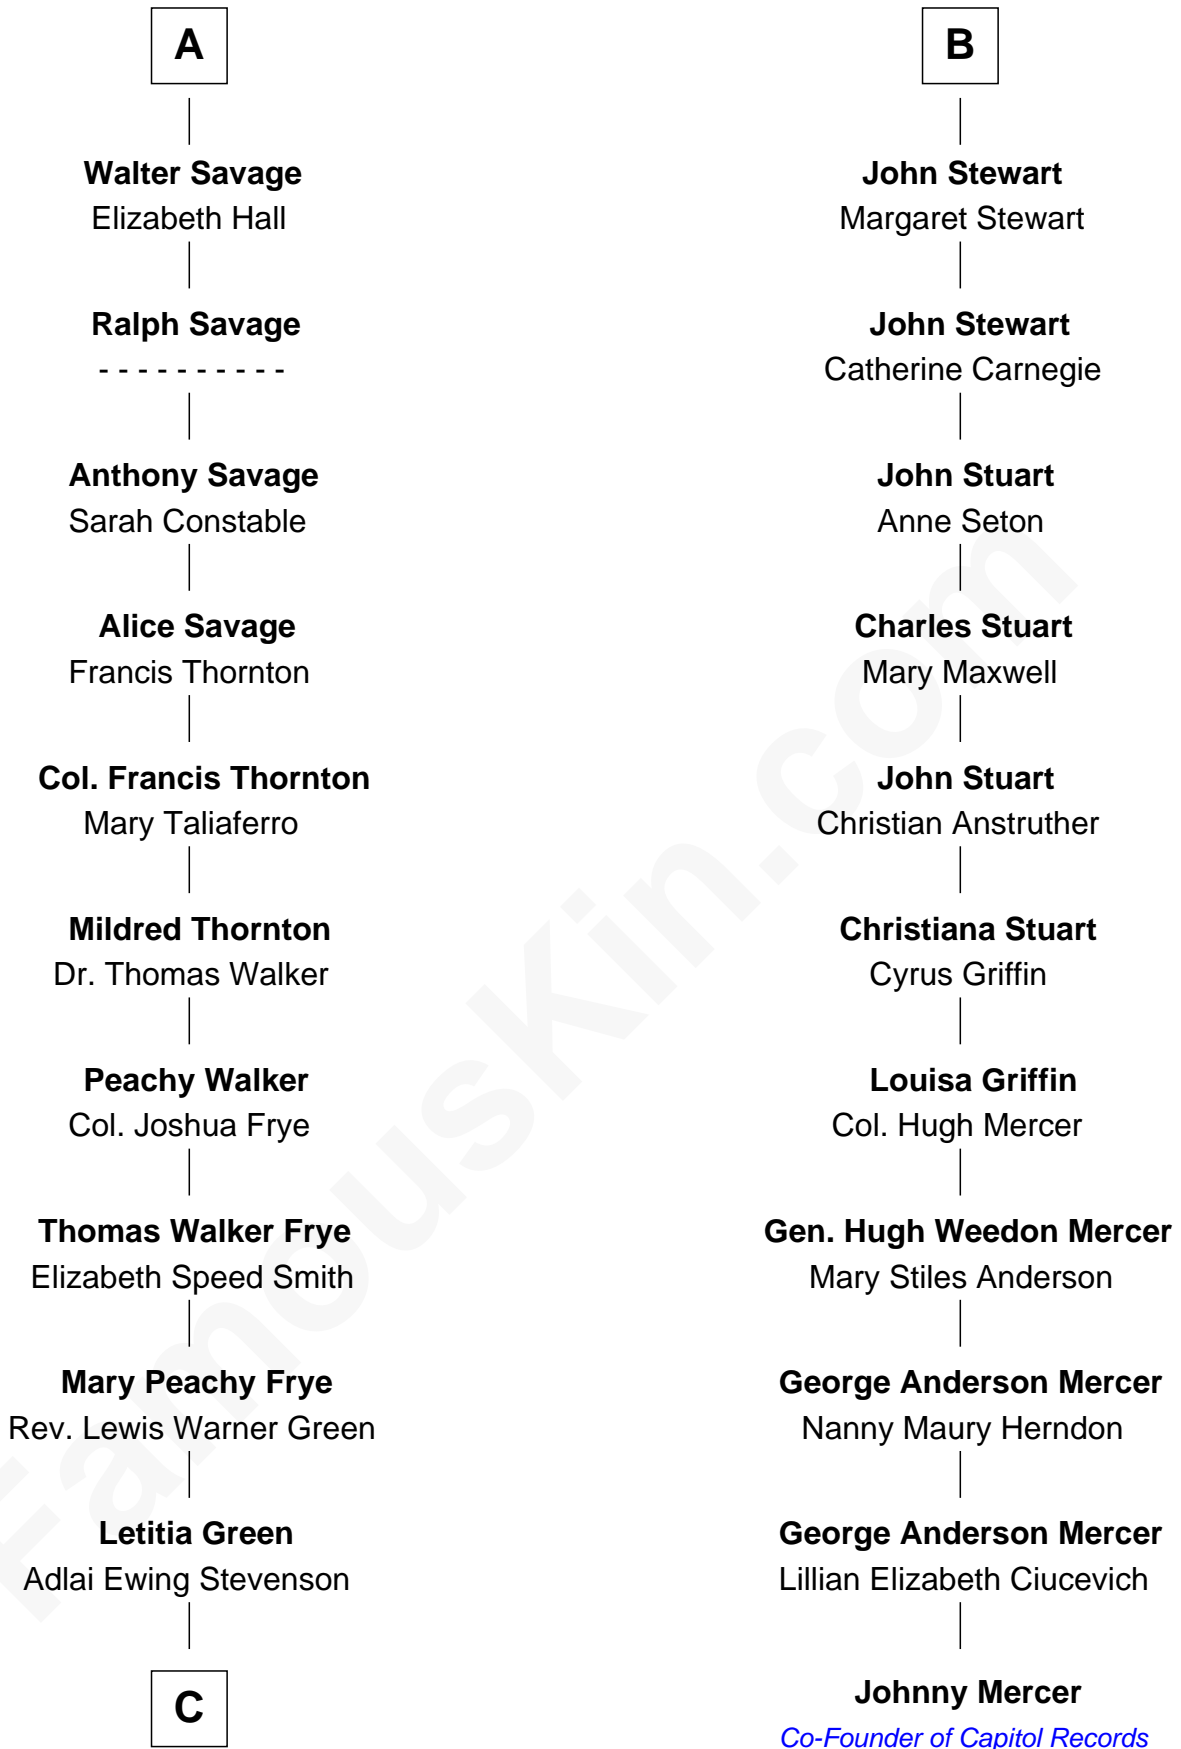

FamousKin.com Relationship Chart of

Adlai Stevenson II

31st Governor of Illinois

17th cousin 1 time removed of

Johnny Mercer

Songwriter and Co-Founder of Capitol Records

C

—
Lewis Green Stevenson

Helen Louise Davis

—
Adlai Stevenson II

31st Governor of Illinois

FamousKin.com