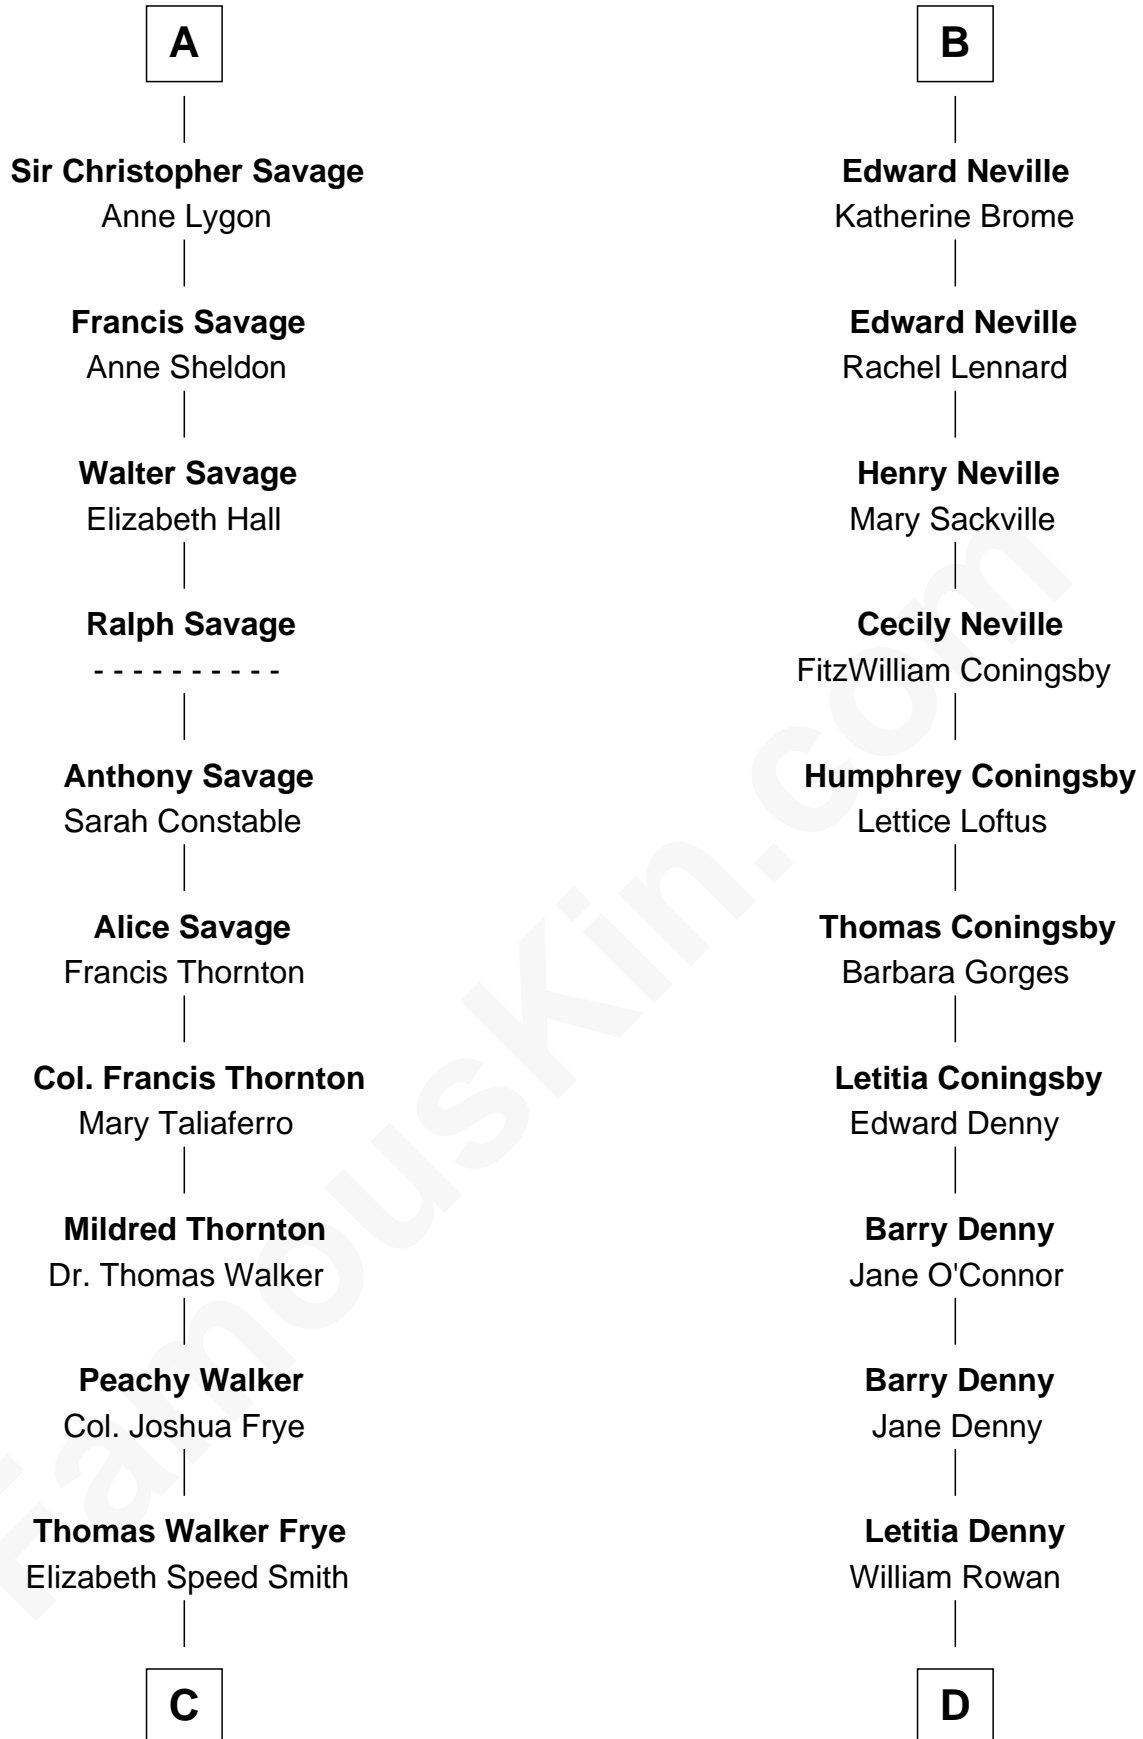

# FamousKin.com Relationship Chart of

**Adlai Stevenson II**  
31st Governor of Illinois

20th cousin of

**Anthony West**  
Novelist and writer for the New Yorker

**C**

**Mary Peachy Frye**  
Rev. Lewis Warner Green

**Letitia Green**  
Adlai Ewing Stevenson

**Lewis Green Stevenson**  
Helen Louise Davis

**Adlai Stevenson II**  
*31st Governor of Illinois*

**D**

**Arabella Rowan**  
Charles George Fairfield

**Charles Fairfield**  
Isabella Campbell Mackenzie

**Cicily Isabel Fairfield**  
Herbert George Wells

**Anthony West**  
*British Novelist*

FamousKin.com