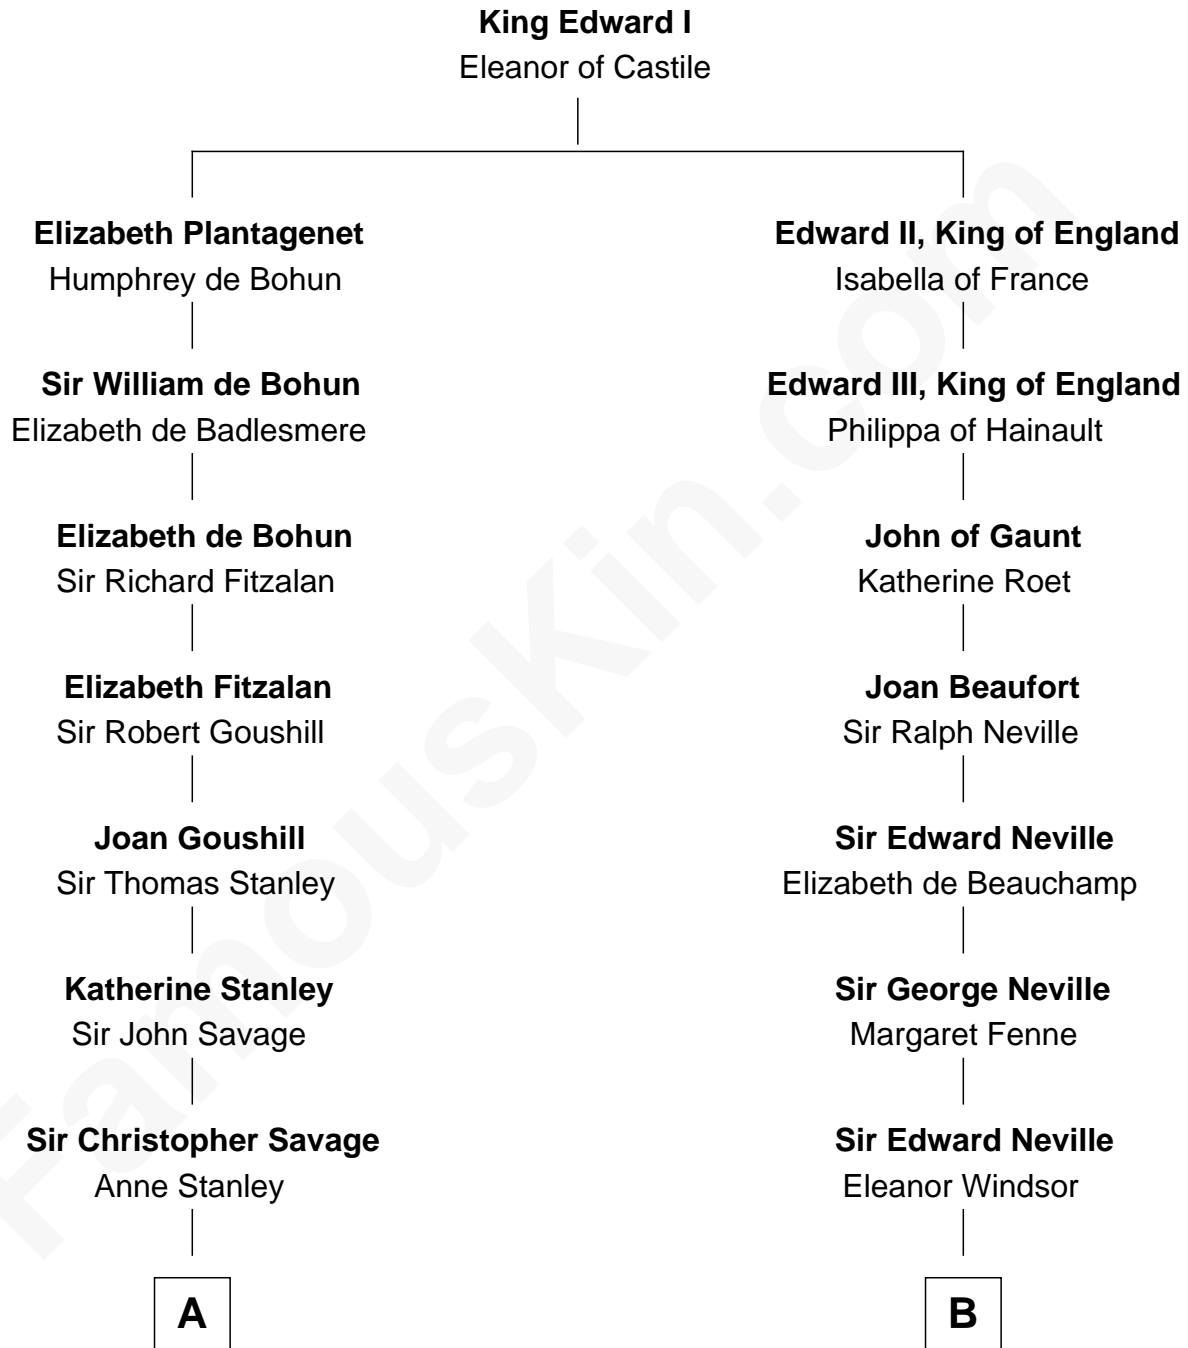

# FamousKin.com Relationship Chart of

**Adlai Stevenson II**  
31st Governor of Illinois

20th cousin of

**Anthony West**  
Novelist and writer for the New Yorker

**C**

**Mary Peachy Frye**  
Rev. Lewis Warner Green

**Letitia Green**  
Adlai Ewing Stevenson

**Lewis Green Stevenson**  
Helen Louise Davis

**Adlai Stevenson II**  
*31st Governor of Illinois*

**D**

**Arabella Rowan**  
Charles George Fairfield

**Charles Fairfield**  
Isabella Campbell Mackenzie

**Cicily Isabel Fairfield**  
Herbert George Wells

**Anthony West**  
*British Novelist*

FamousKin.com