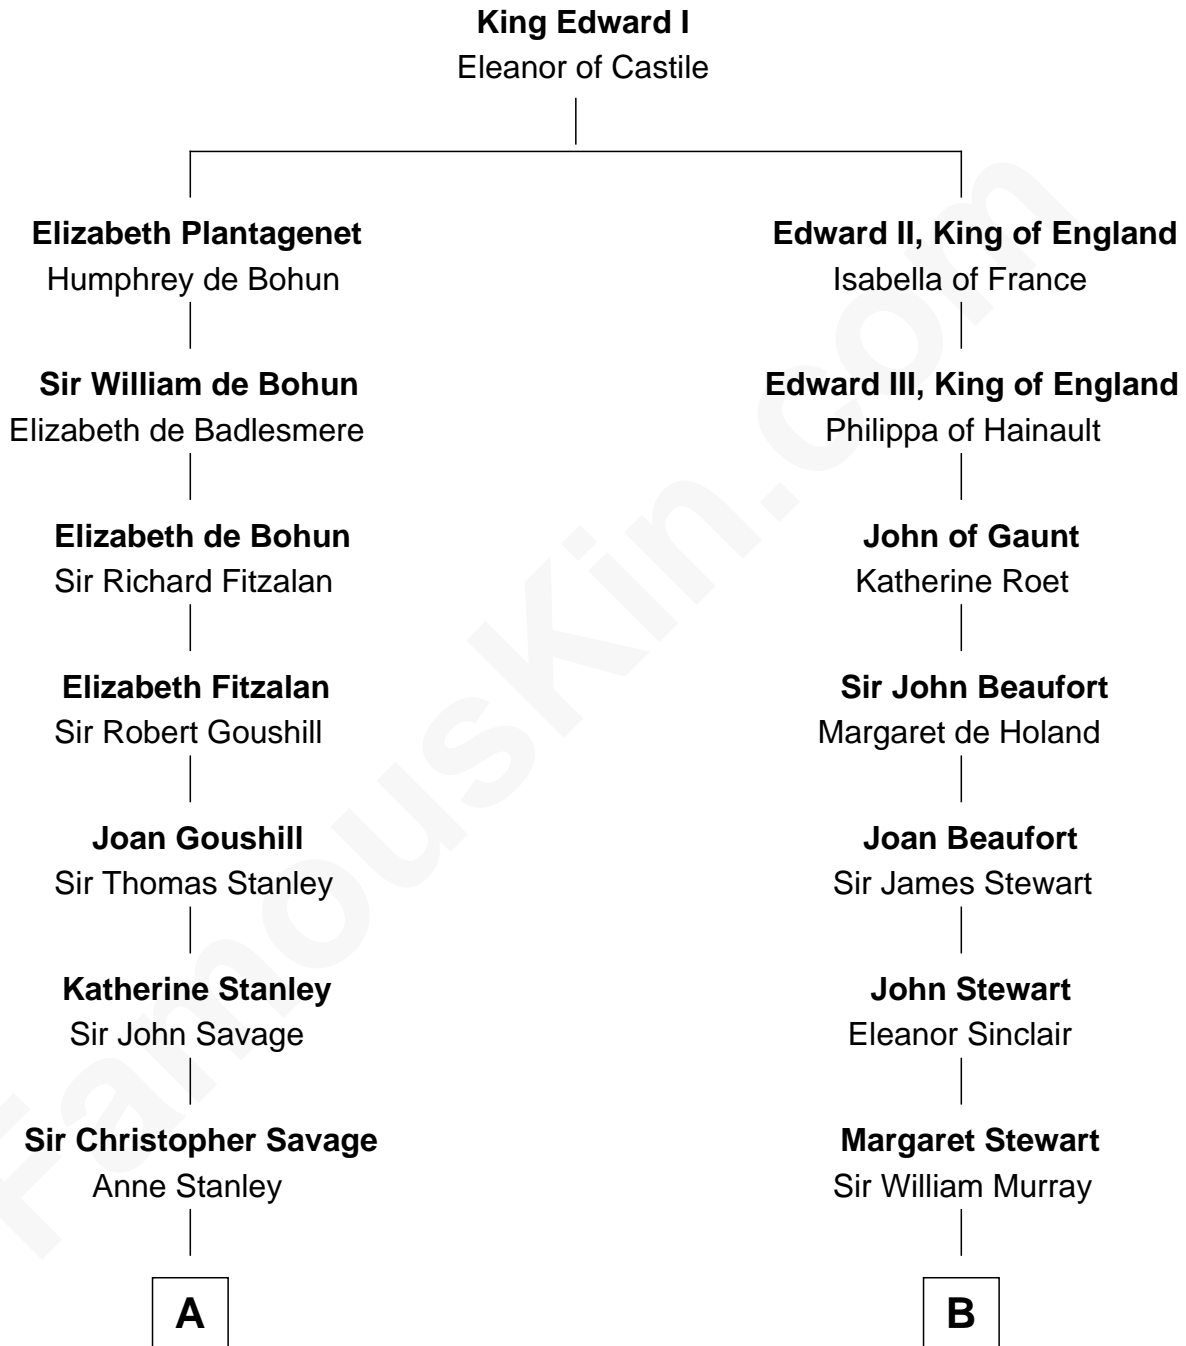

# FamousKin.com Relationship Chart of

**Adlai Stevenson II**

*31st Governor of Illinois*

13th cousin 7 times removed of

**Major John Pitcairn**

*British Commander at Battle of Lexington*

**C**

—  
**Mary Peachy Frye**  
Rev. Lewis Warner Green

—  
**Letitia Green**  
Adlai Ewing Stevenson

—  
**Lewis Green Stevenson**  
Helen Louise Davis

—  
**Adlai Stevenson II**  
*31st Governor of Illinois*

FamousKin.com