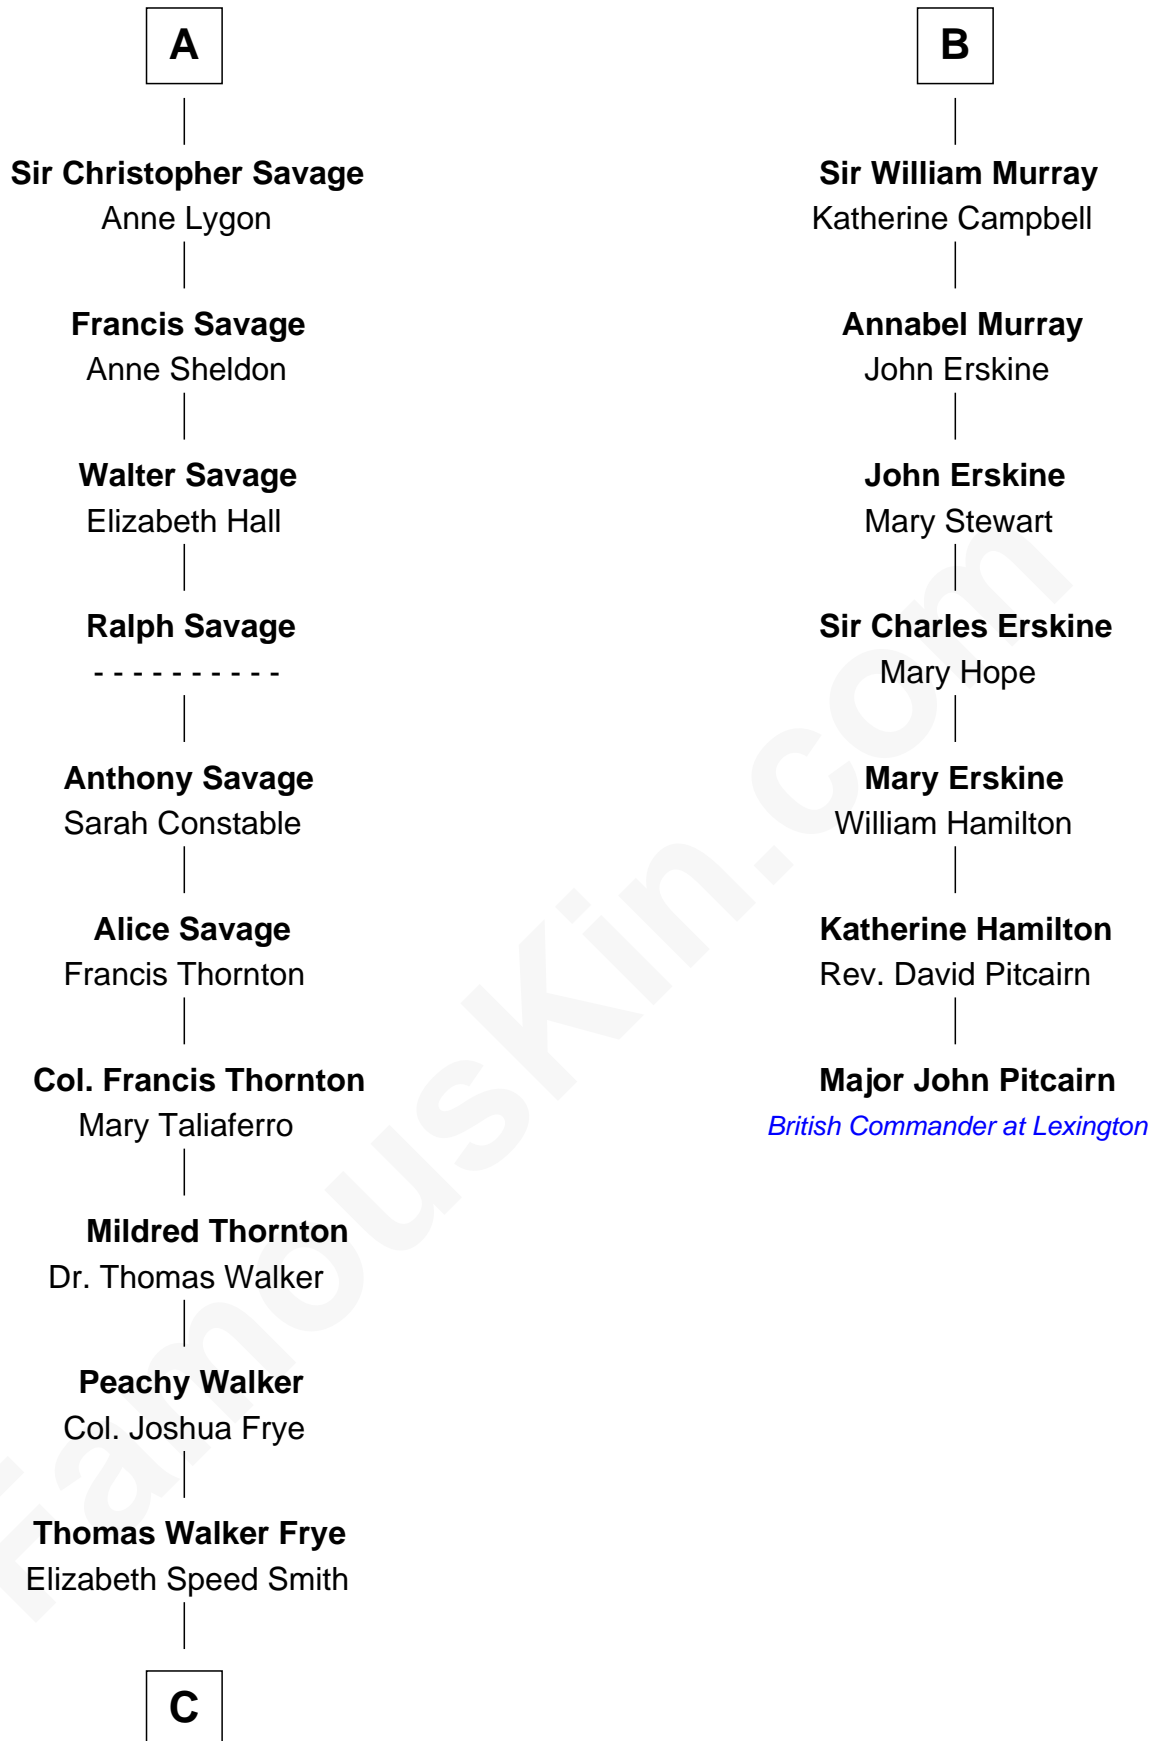

# FamousKin.com Relationship Chart of

**Adlai Stevenson II**

*31st Governor of Illinois*

13th cousin 7 times removed of

**Major John Pitcairn**

*British Commander at Battle of Lexington*

**C**

—  
**Mary Peachy Frye**  
Rev. Lewis Warner Green

—  
**Letitia Green**  
Adlai Ewing Stevenson

—  
**Lewis Green Stevenson**  
Helen Louise Davis

—  
**Adlai Stevenson II**  
*31st Governor of Illinois*

FamousKin.com