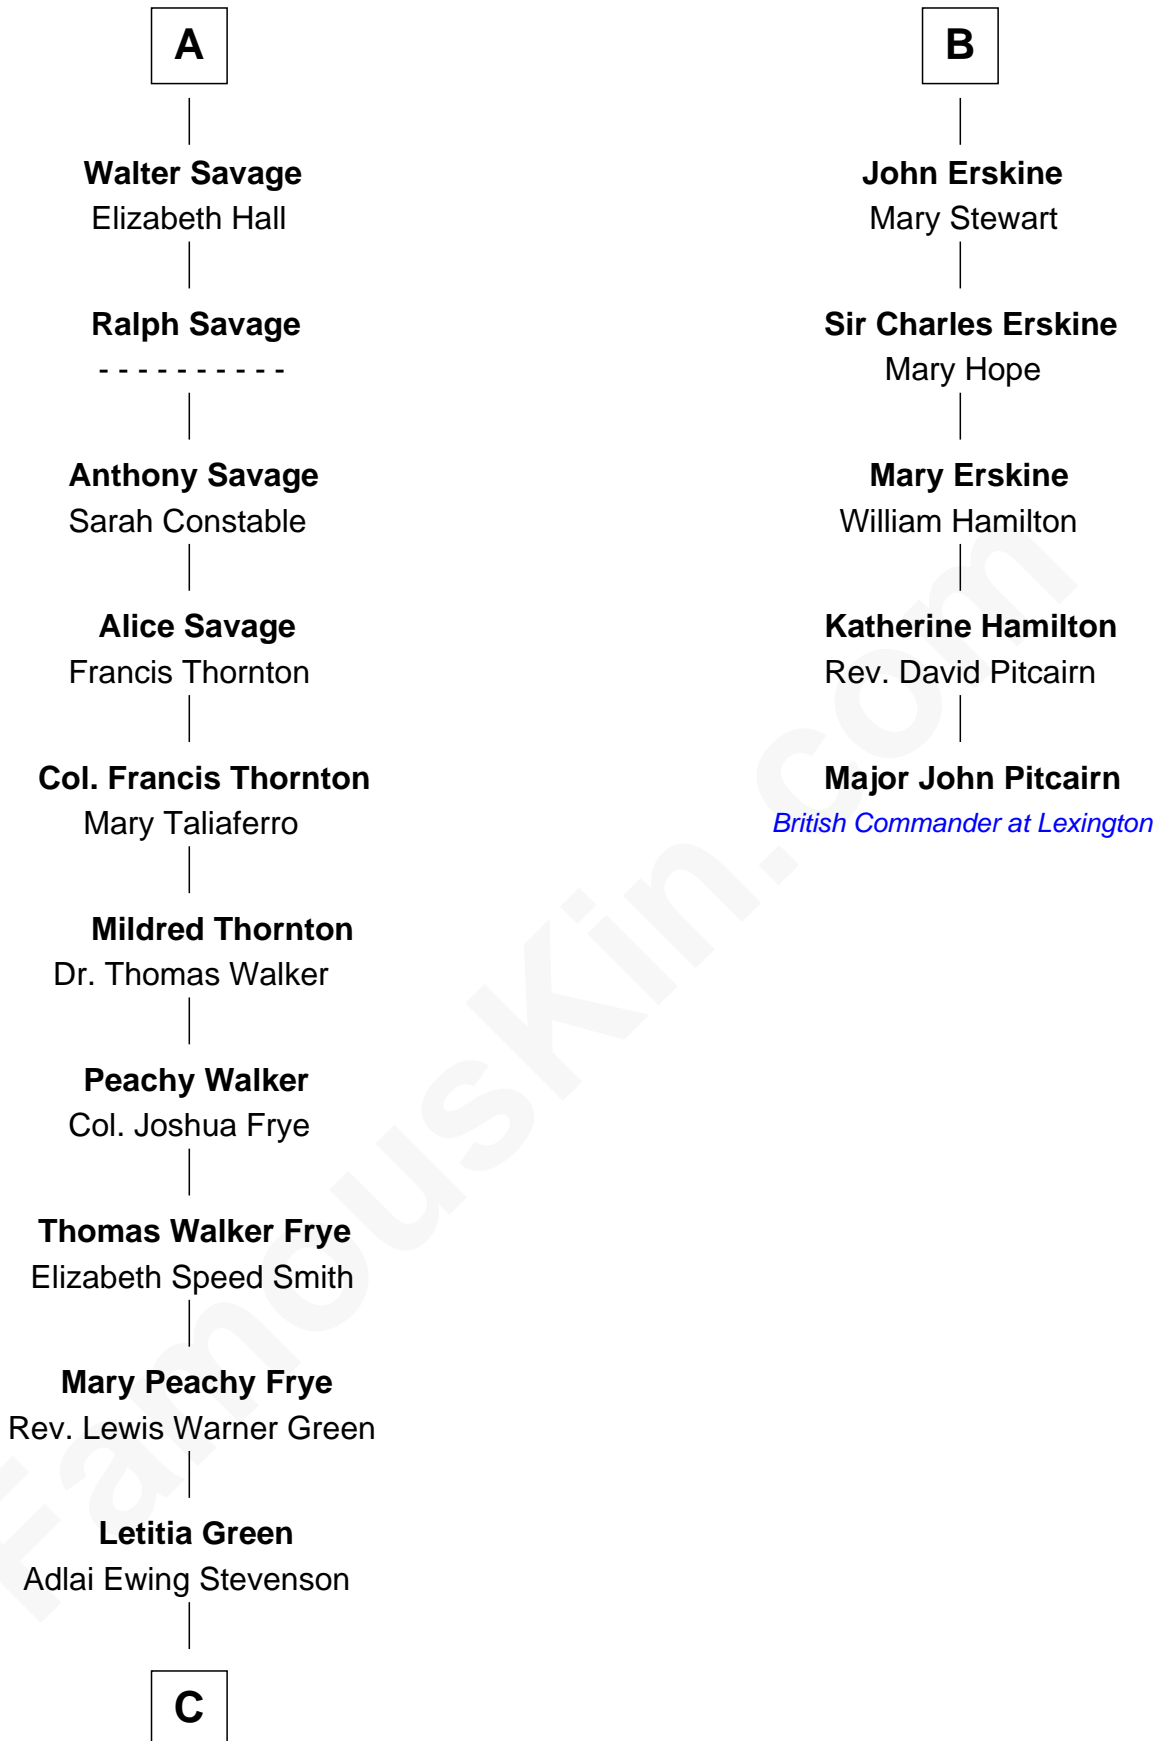

FamousKin.com Relationship Chart of

Adlai Stevenson II

31st Governor of Illinois

11th cousin 7 times removed of

Major John Pitcairn

British Commander at Battle of Lexington

C

—
Lewis Green Stevenson

Helen Louise Davis

—
Adlai Stevenson II

31st Governor of Illinois

FamousKin.com