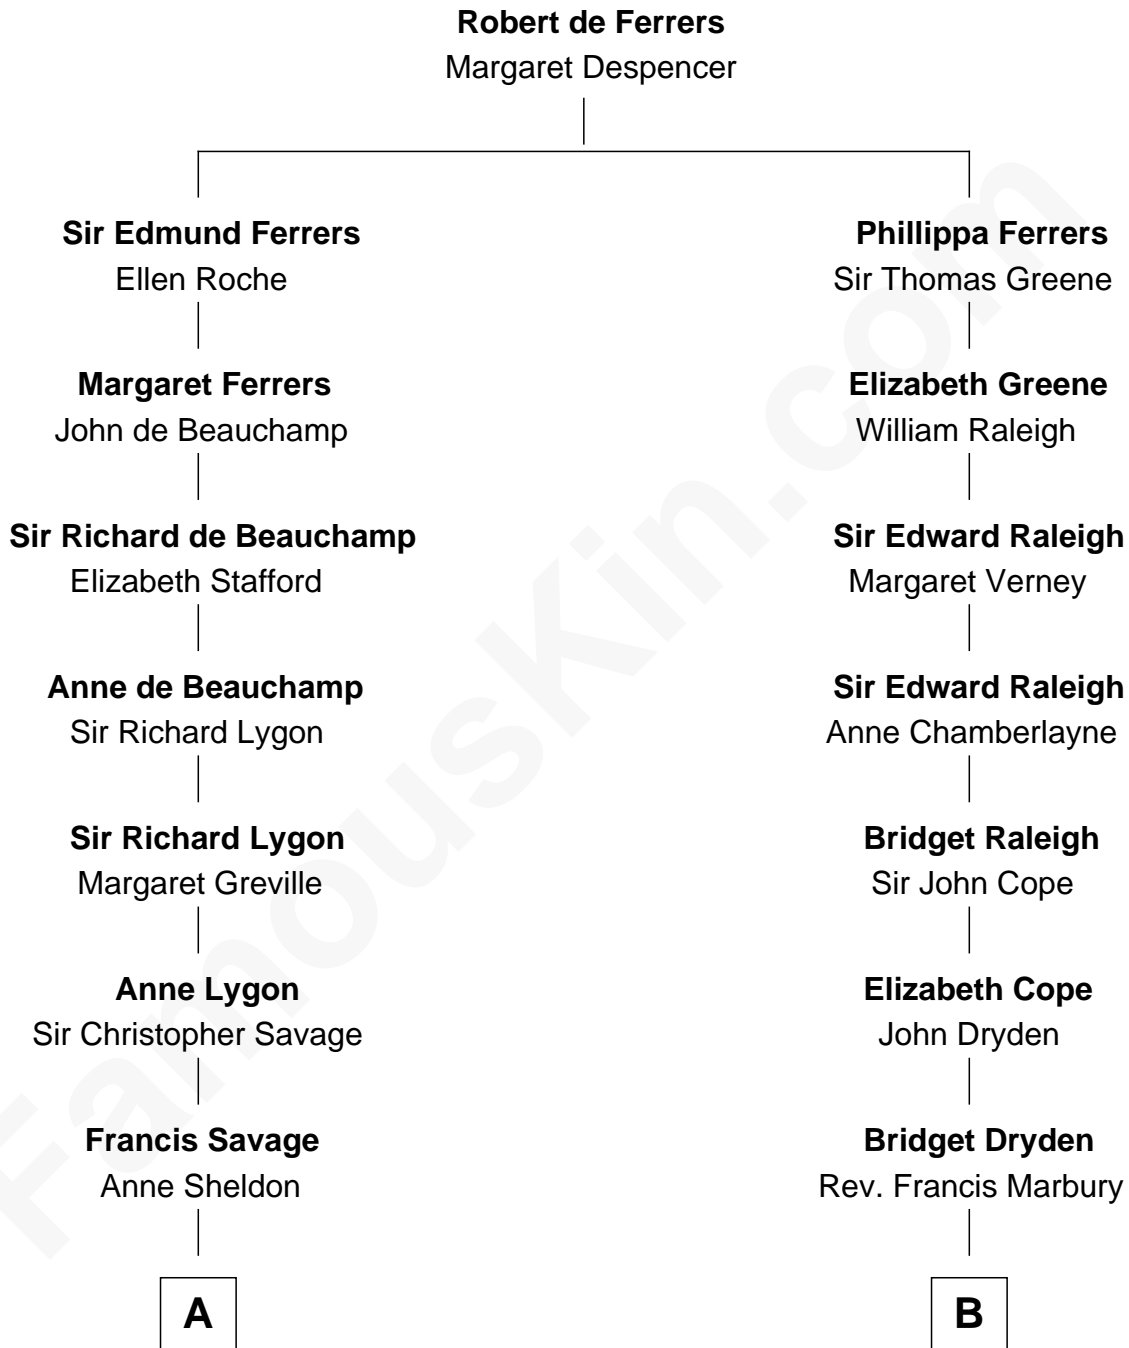

FamousKin.com Relationship Chart of

Adlai Stevenson II

31st Governor of Illinois

17th cousin 1 time removed of

Marilyn Monroe

Actress, Model, and Singer

C

—
Lewis Green Stevenson

Helen Louise Davis

—
Adlai Stevenson II

31st Governor of Illinois

FamousKin.com