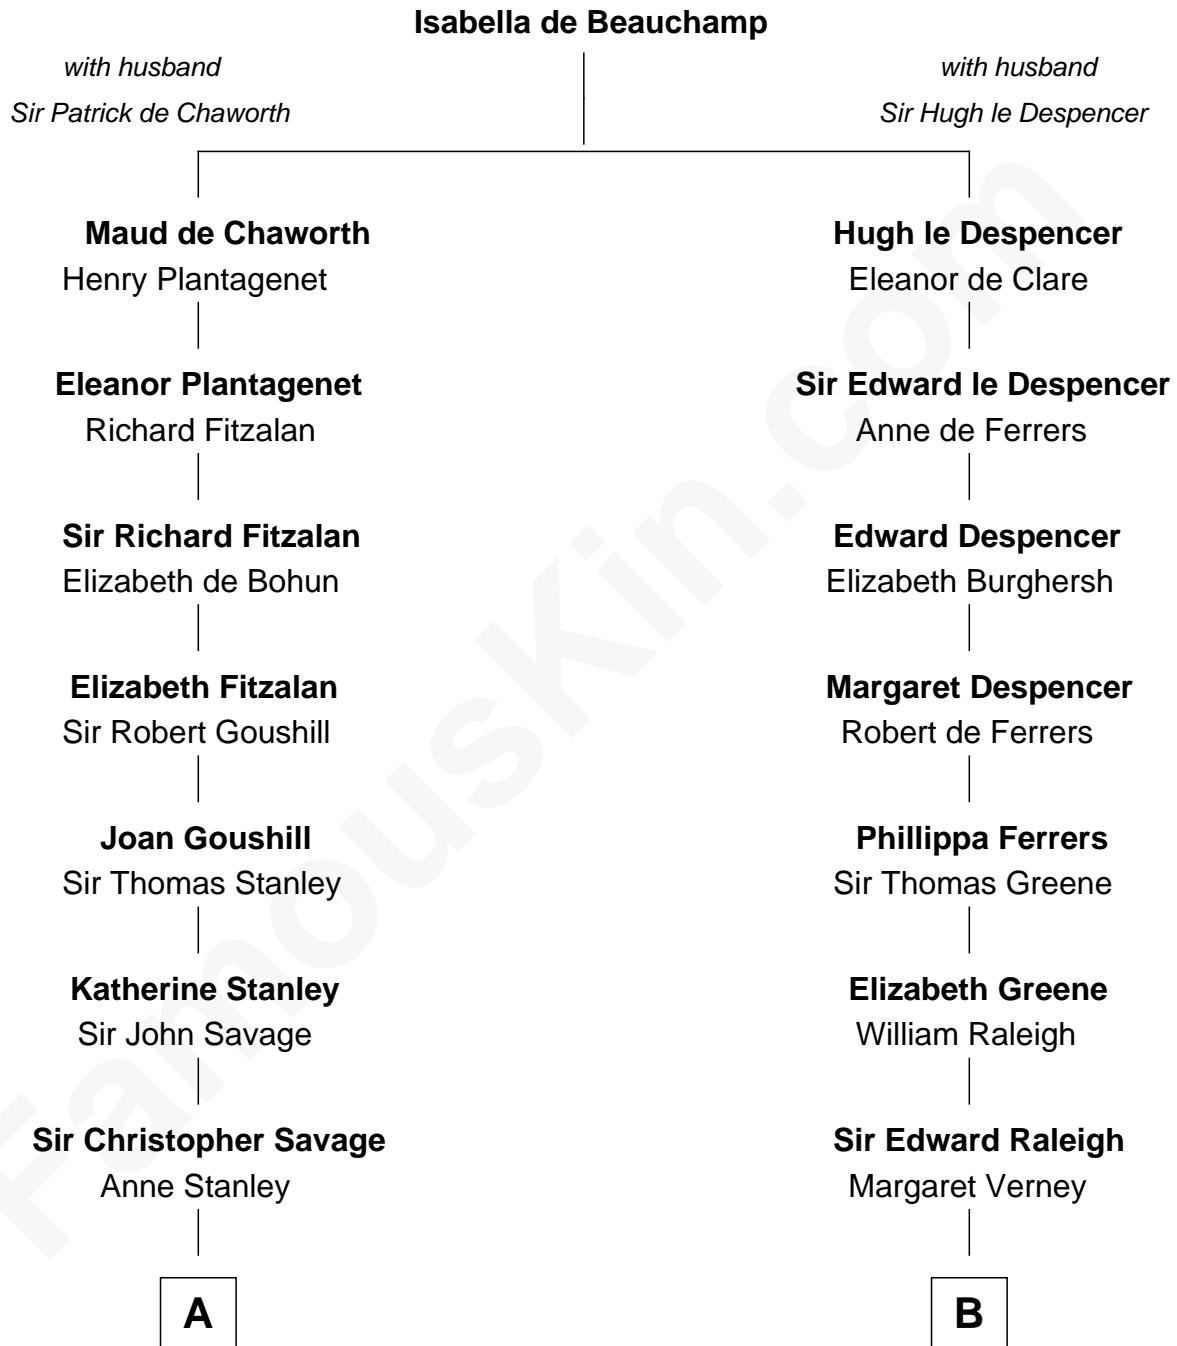

FamousKin.com Relationship Chart of

Adlai Stevenson II

31st Governor of Illinois

20th cousin 1 time removed of

Marilyn Monroe

Actress, Model, and Singer

C

Mary Peachy Frye
Rev. Lewis Warner Green

Letitia Green
Adlai Ewing Stevenson

Lewis Green Stevenson
Helen Louise Davis

Adlai Stevenson II
31st Governor of Illinois

D

Samuel Elam Almy
Susan Bateman

Susan Bateman Almy
Charles Adams Gifford

Frederick Almy Gifford
Elizabeth Easton Tennant

Charles Stanley Gifford
Gladys Pearl Monroe

Marilyn Monroe
Actress, Model, and Singer