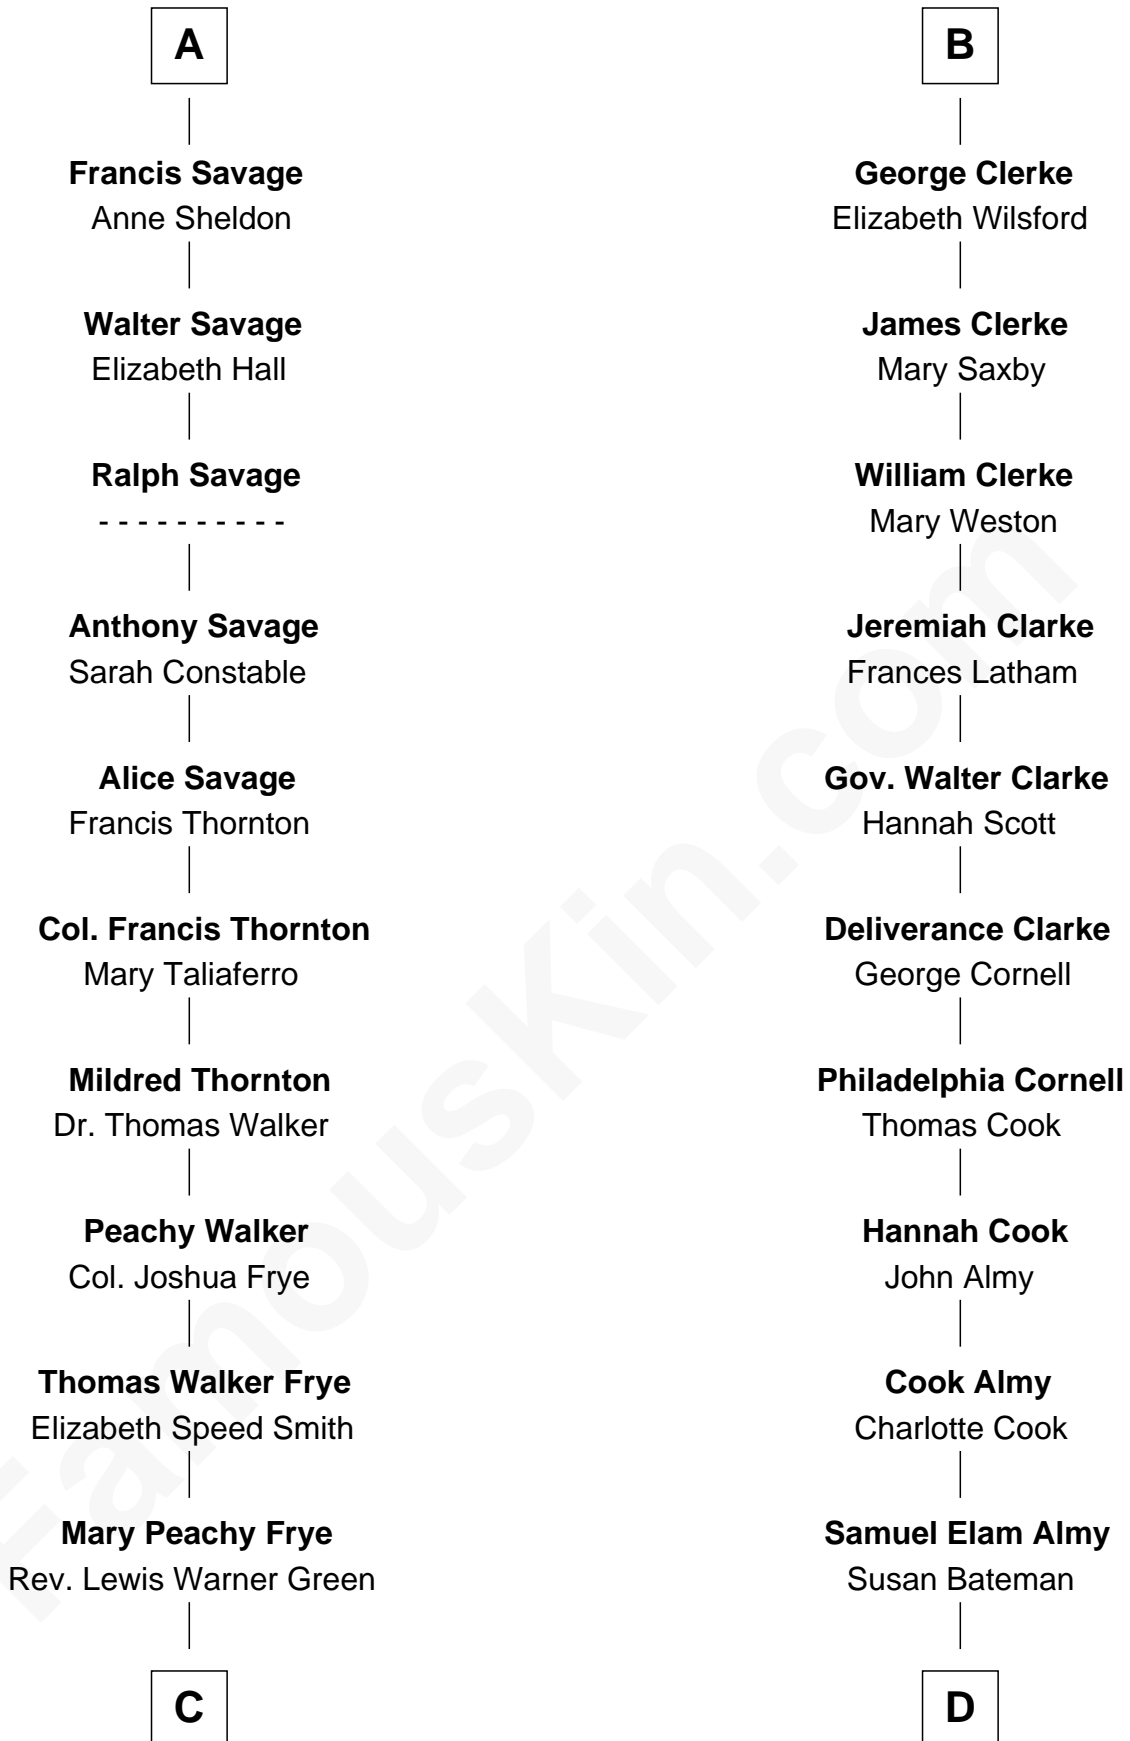

FamousKin.com Relationship Chart of

Adlai Stevenson II

31st Governor of Illinois

19th cousin 1 time removed of

Marilyn Monroe

Actress, Model, and Singer

Bartholomew de Badlesmere

Margaret de Clare

Sir William de Ros

Maud de Roos

John de Welles

Margery de Welles

Stephen le Scrope

Maude le Scrope

Sir Baldwin Freville

Elizabeth Freville

Sir Thomas Ferrers

Sir Henry Ferrers

Margaret Heckstall

Elizabeth Ferrers

James Clerke

B

C

Letitia Green
Adlai Ewing Stevenson

Lewis Green Stevenson
Helen Louise Davis

Adlai Stevenson II
31st Governor of Illinois

D

Susan Bateman Almy
Charles Adams Gifford

Frederick Almy Gifford
Elizabeth Easton Tennant

Charles Stanley Gifford
Gladys Pearl Monroe