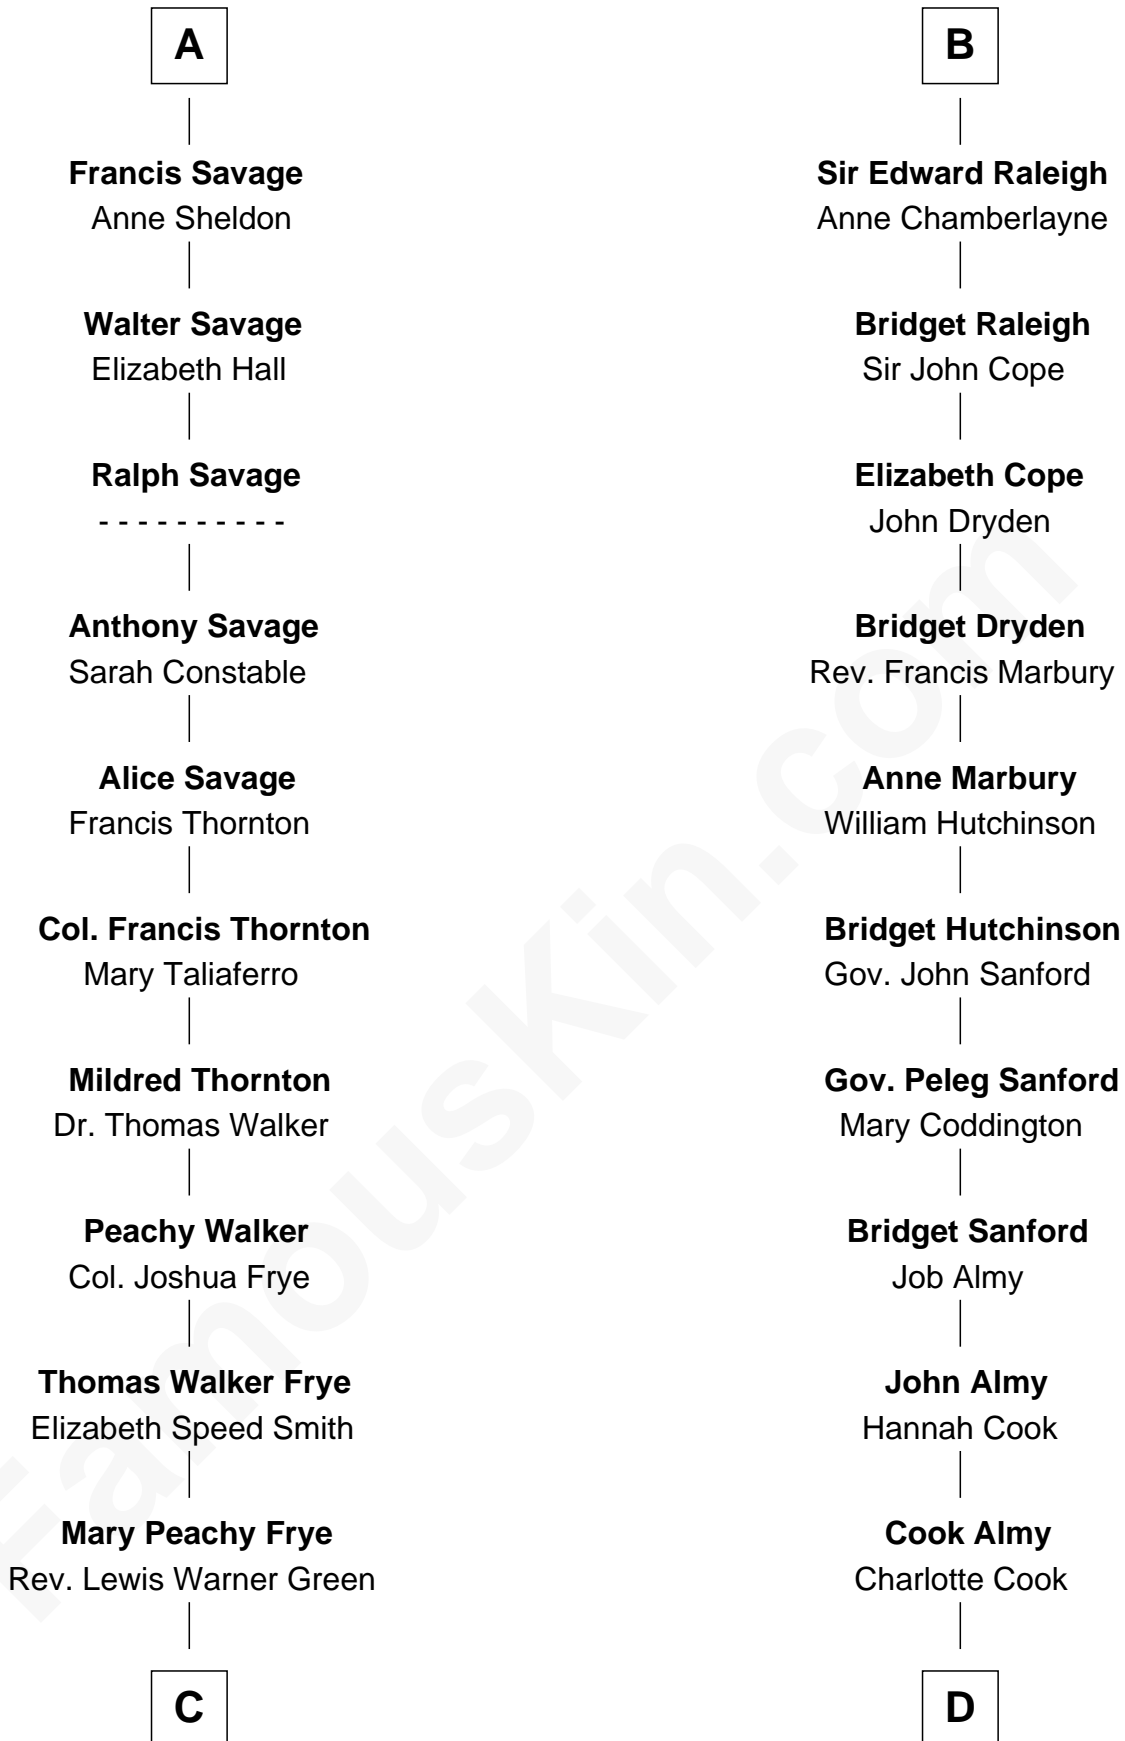

FamousKin.com Relationship Chart of

Adlai Stevenson II

31st Governor of Illinois

19th cousin 2 times removed of

Marilyn Monroe

Actress, Model, and Singer

Humphrey de Bohun

Elizabeth Plantagenet

Sir William de Bohun
Elizabeth de Badlesmere

Elizabeth de Bohun
Sir Richard Fitzalan

Elizabeth Fitzalan
Sir Robert Goushill

Joan Goushill
Sir Thomas Stanley

Katherine Stanley
Sir John Savage

Sir Christopher Savage
Anne Stanley

Sir Christopher Savage
Anne Lygon

A

Eleanor de Bohun
Sir James le Boteler

Pernel le Boteler
Sir Gilbert Talbot

Sir Richard Talbot
Ankaret le Strange

Mary Talbot
Sir Thomas Greene

Sir Thomas Greene
Phillippa Ferrers

Elizabeth Greene
William Raleigh

Sir Edward Raleigh
Margaret Verney

B

C

Letitia Green
Adlai Ewing Stevenson

Lewis Green Stevenson
Helen Louise Davis

Adlai Stevenson II
31st Governor of Illinois

D