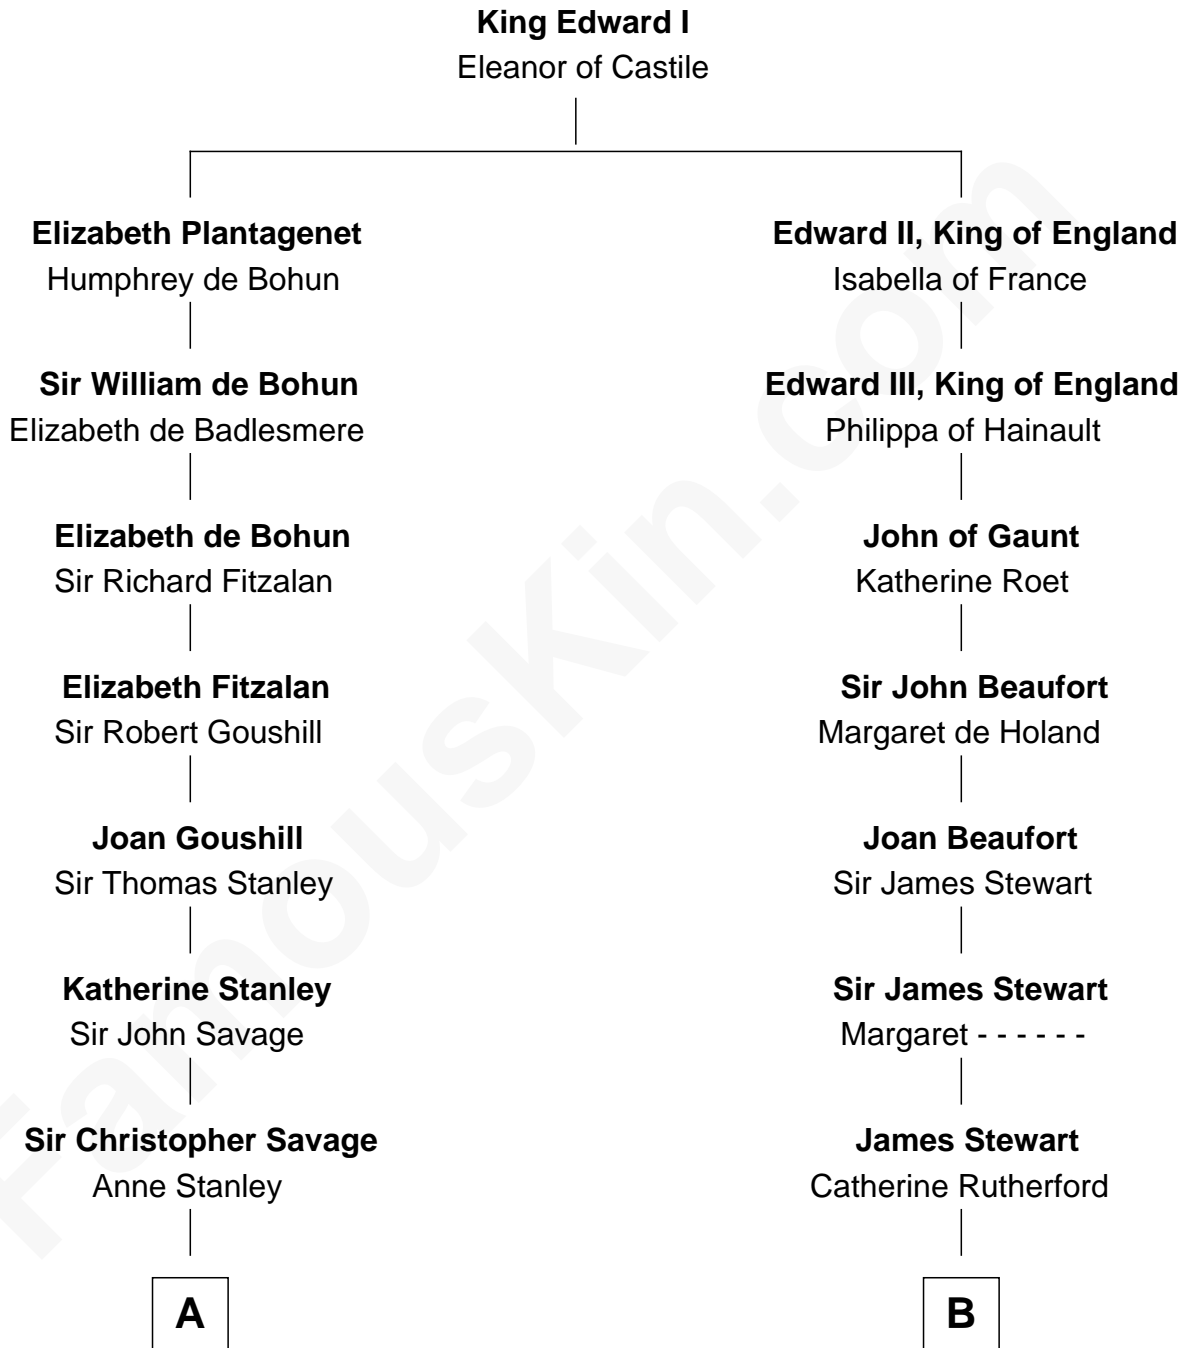

FamousKin.com Relationship Chart of

Adlai Stevenson II

31st Governor of Illinois

17th cousin 3 times removed of

Noel Coward

Playwright, Actor, and Songwriter

C

—
Mary Peachy Frye
Rev. Lewis Warner Green

—
Letitia Green
Adlai Ewing Stevenson

—
Lewis Green Stevenson
Helen Louise Davis

—
Adlai Stevenson II
31st Governor of Illinois

FamousKin.com