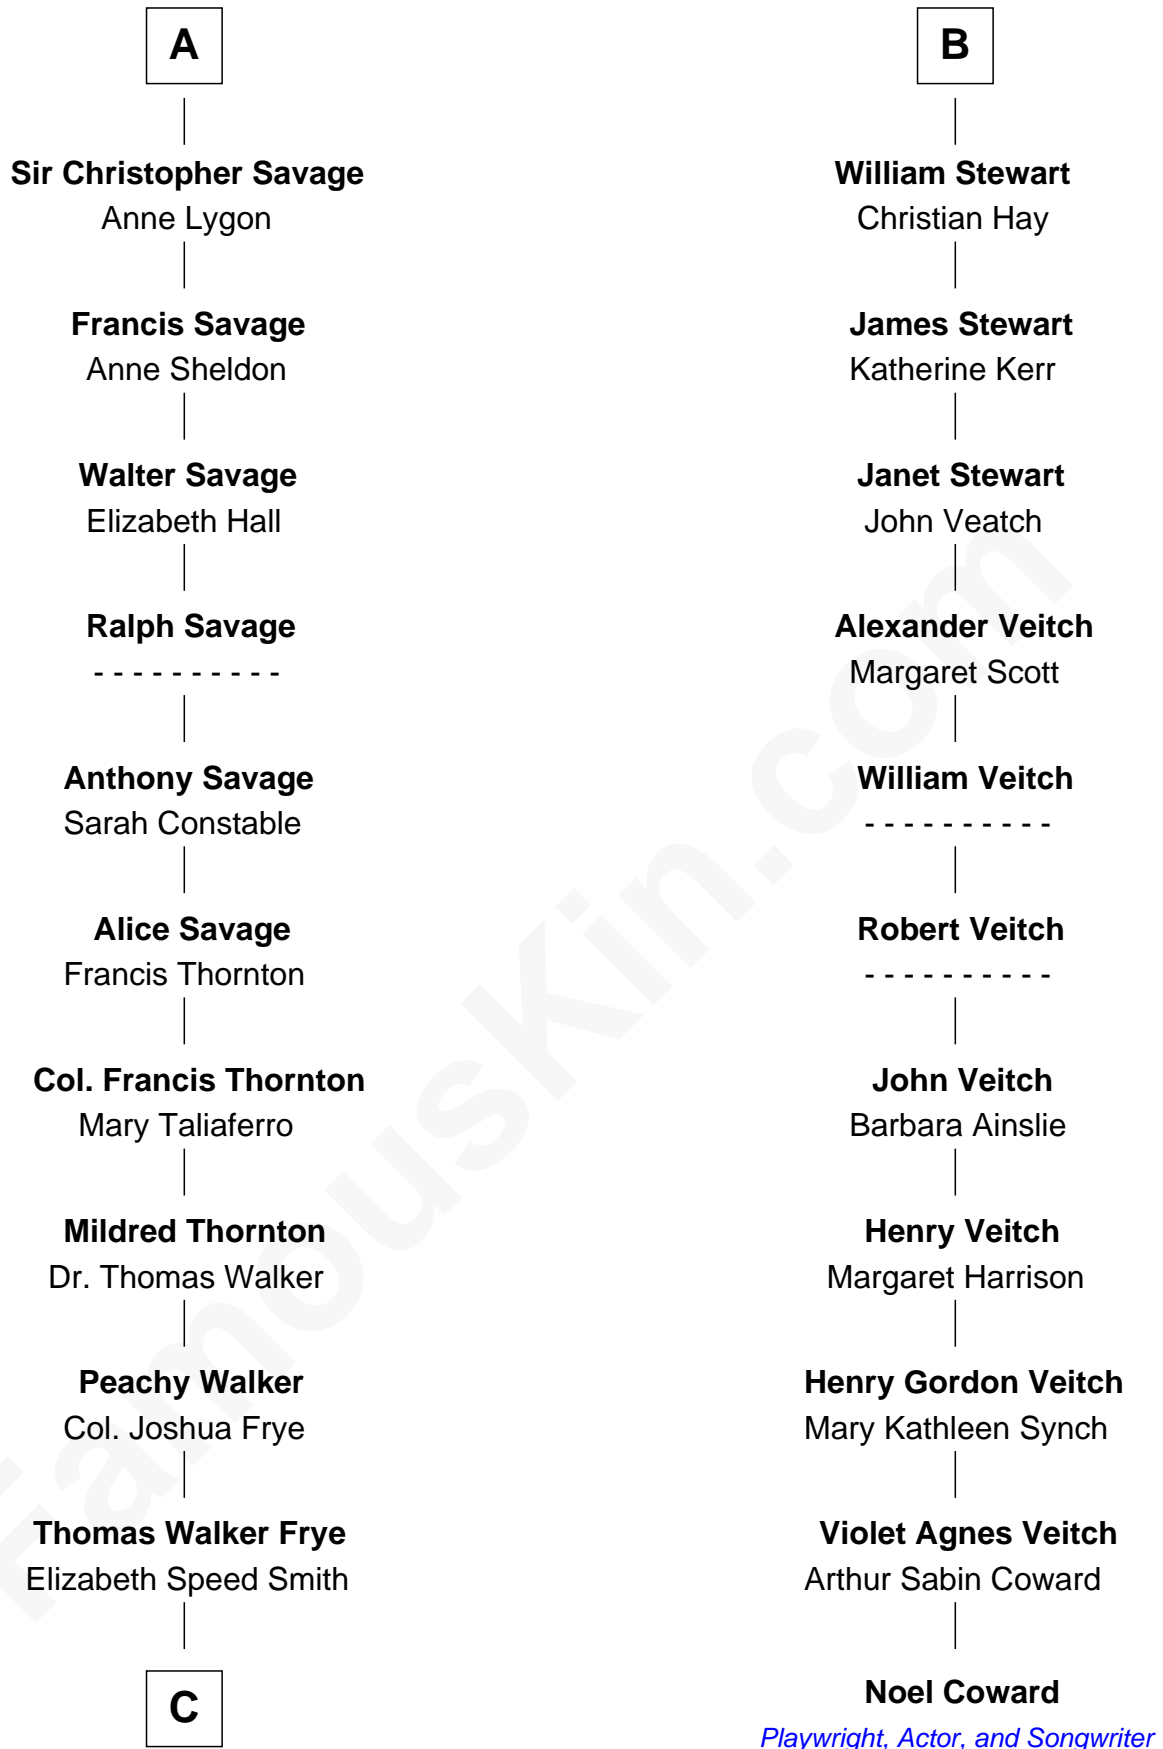

FamousKin.com Relationship Chart of

Adlai Stevenson II

31st Governor of Illinois

17th cousin 3 times removed of

Noel Coward

Playwright, Actor, and Songwriter

C

—
Mary Peachy Frye
Rev. Lewis Warner Green

—
Letitia Green
Adlai Ewing Stevenson

—
Lewis Green Stevenson
Helen Louise Davis

—
Adlai Stevenson II
31st Governor of Illinois

FamousKin.com