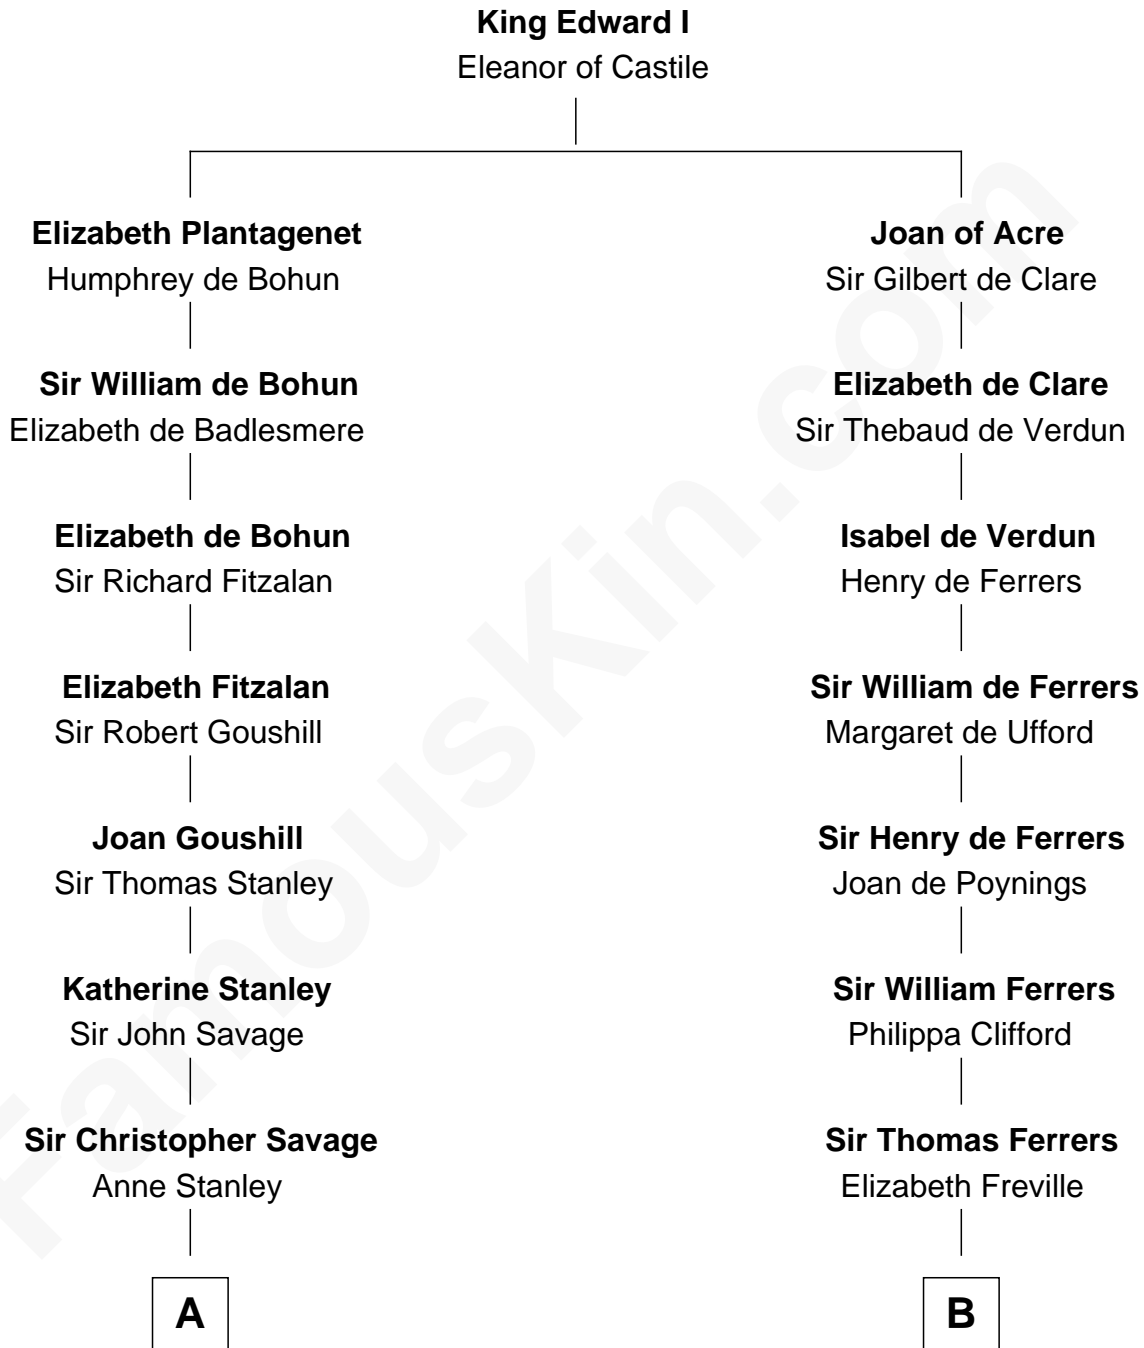

FamousKin.com Relationship Chart of

Adlai Stevenson II

31st Governor of Illinois

12th cousin 8 times removed of

Edmund Waller

English Poet and Politician

C

—
Mary Peachy Frye
Rev. Lewis Warner Green

—
Letitia Green
Adlai Ewing Stevenson

—
Lewis Green Stevenson
Helen Louise Davis

—
Adlai Stevenson II
31st Governor of Illinois

FamousKin.com