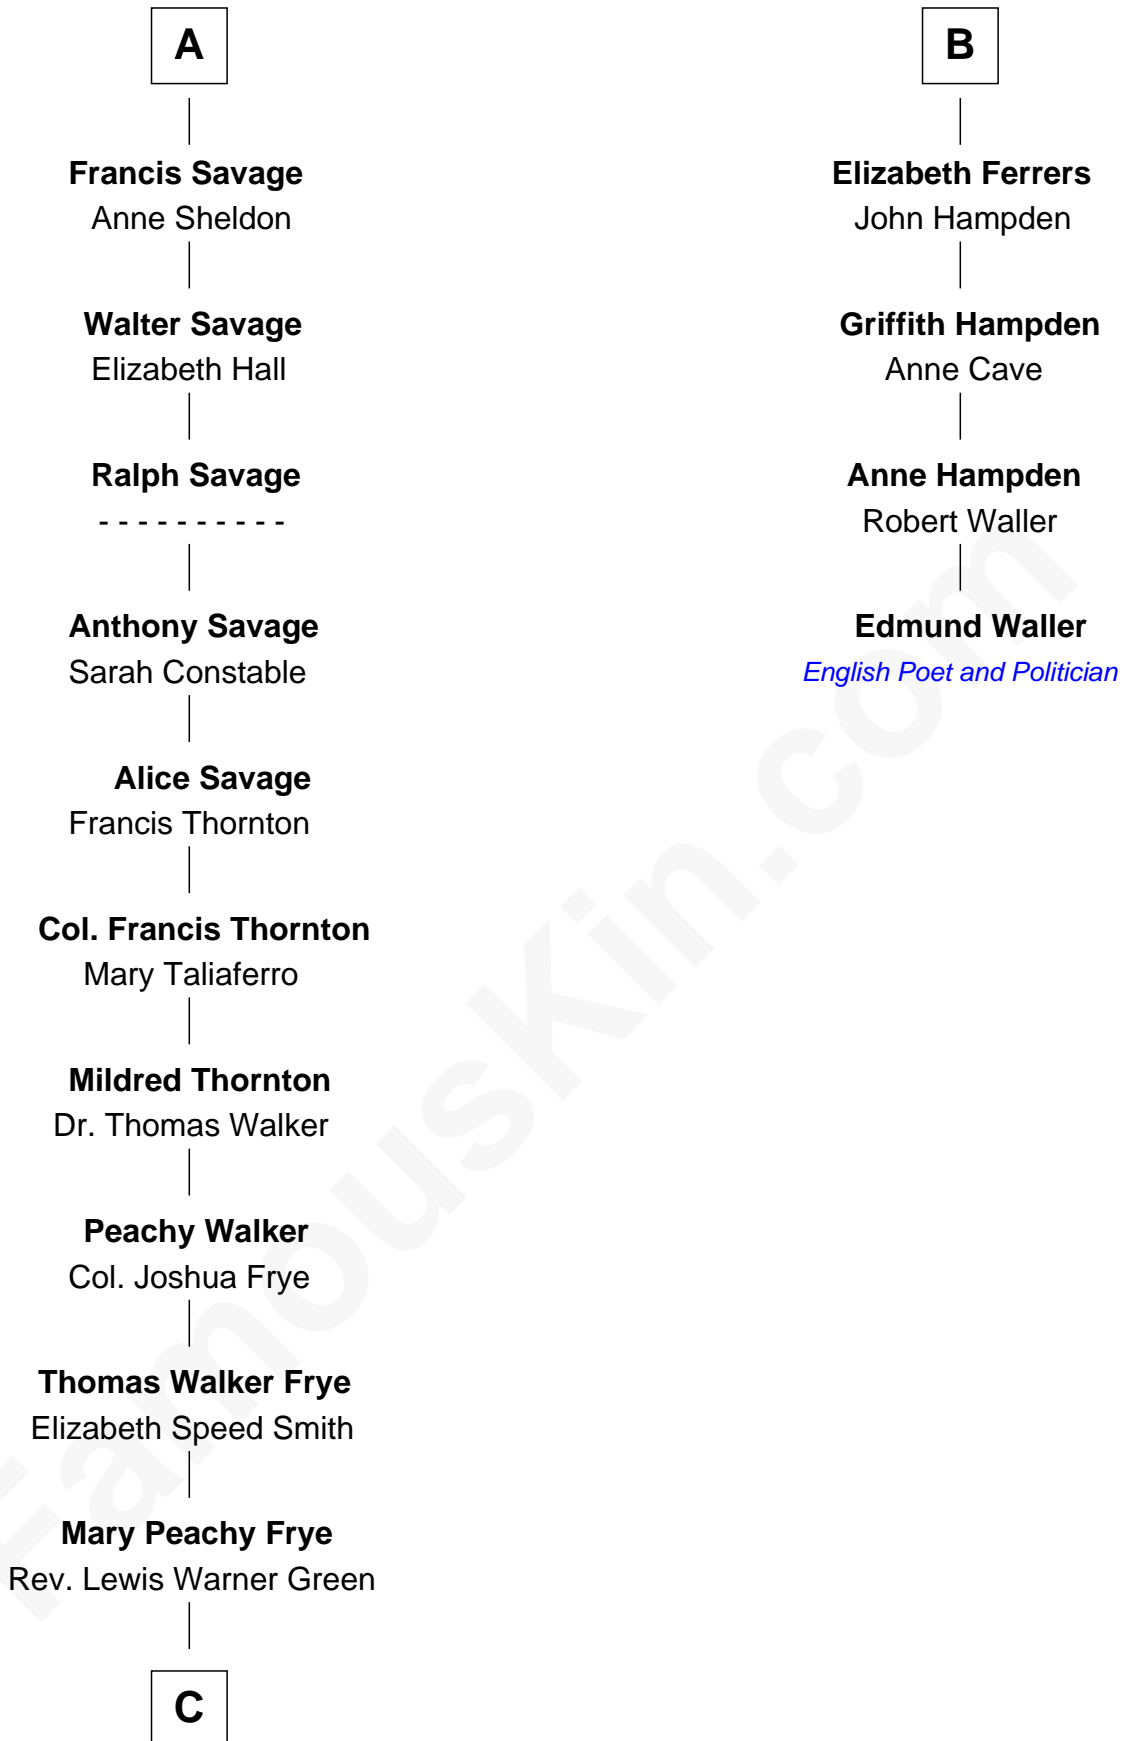

# FamousKin.com Relationship Chart of

**Adlai Stevenson II**

*31st Governor of Illinois*

10th cousin 9 times removed of

**Edmund Waller**

*English Poet and Politician*

**Bartholomew de Badlesmere**

Margaret de Clare

**Katherine Stanley**

Sir John Savage

**Sir Christopher Savage**

Anne Stanley

**Sir Christopher Savage**

Anne Lygon

**A**

**Margery de Badlesmere**

Sir William de Ros

**Maud de Roos**

John de Welles

**Margery de Welles**

Stephen le Scrope

**Maude le Scrope**

Sir Baldwin Freville

**Elizabeth Freville**

Sir Thomas Ferrers

**Sir Henry Ferrers**

Margaret Heckstall

**Sir Edward Ferrers**

Constance Brome

**B**

**C**

—  
**Letitia Green**