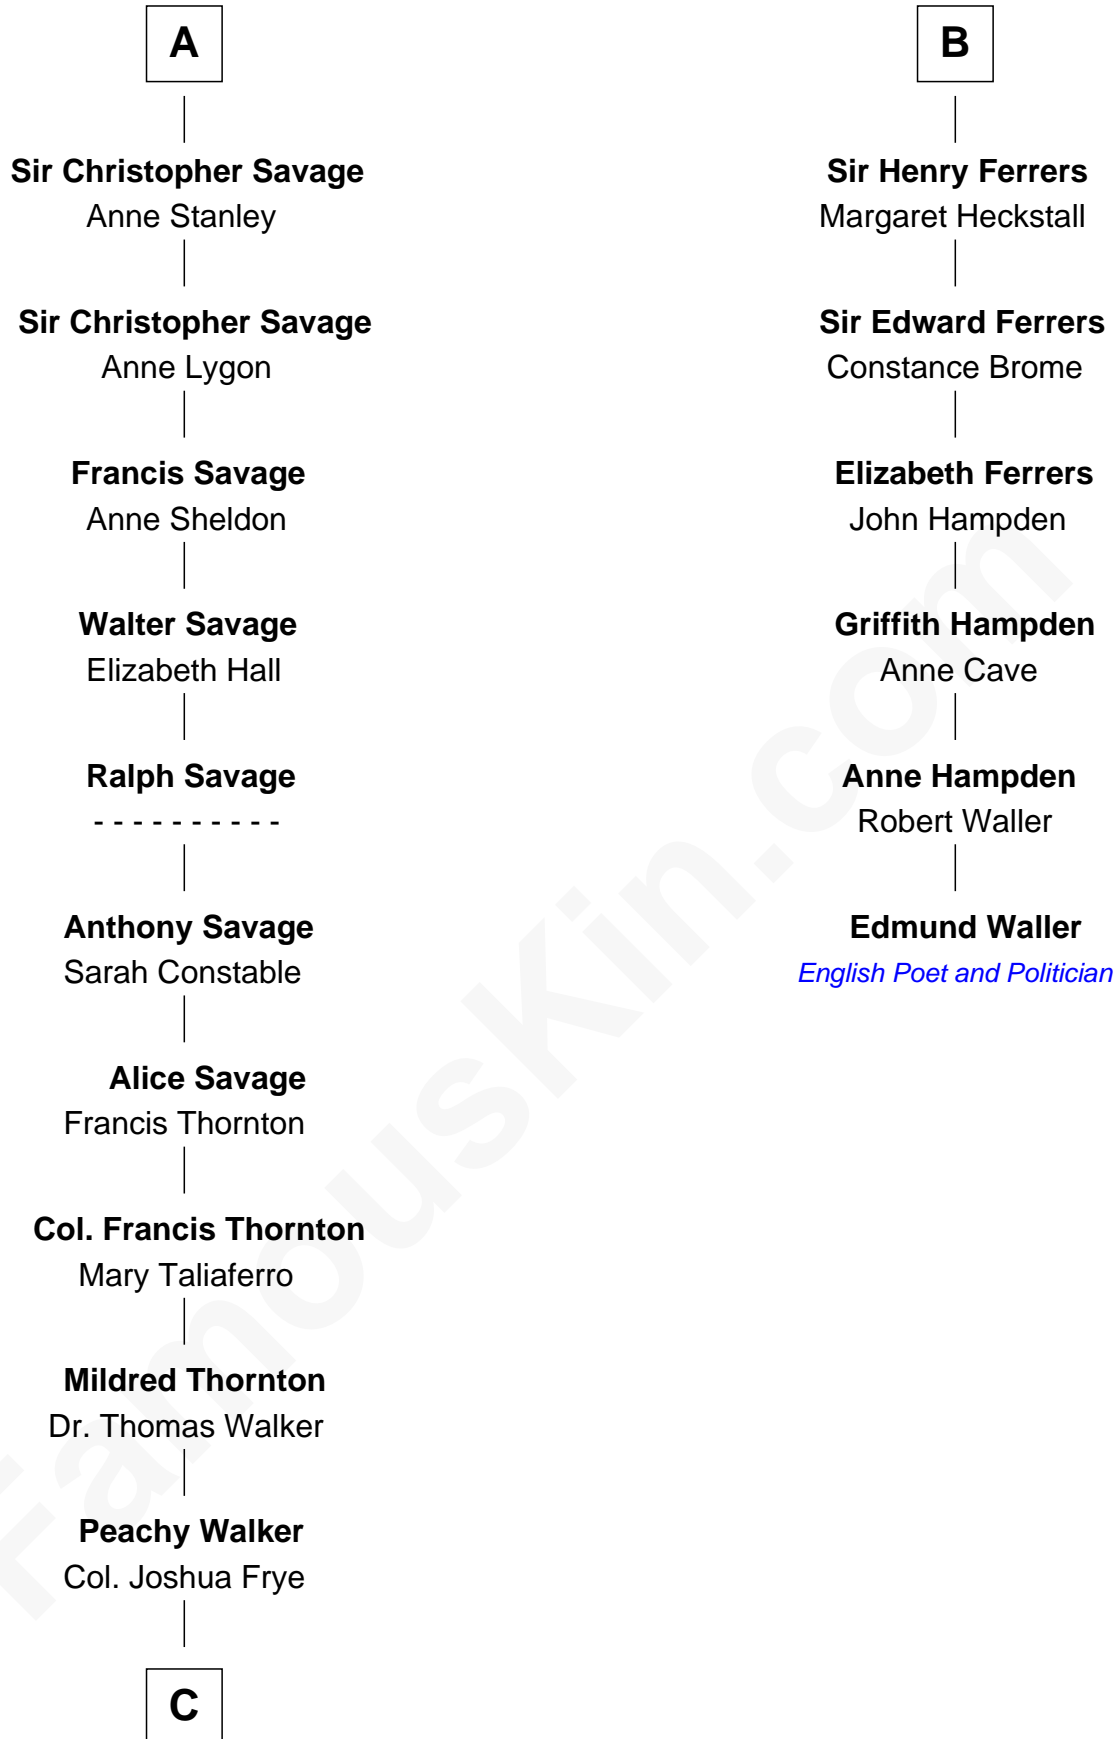

FamousKin.com Relationship Chart of

Adlai Stevenson II

31st Governor of Illinois

12th cousin 9 times removed of

Edmund Waller

English Poet and Politician

Sir Humphrey de Bohun

Eleanor de Braiose

C

—
Thomas Walker Frye
Elizabeth Speed Smith

—
Mary Peachy Frye
Rev. Lewis Warner Green

—
Letitia Green
Adlai Ewing Stevenson

—
Lewis Green Stevenson
Helen Louise Davis

—
Adlai Stevenson II
31st Governor of Illinois