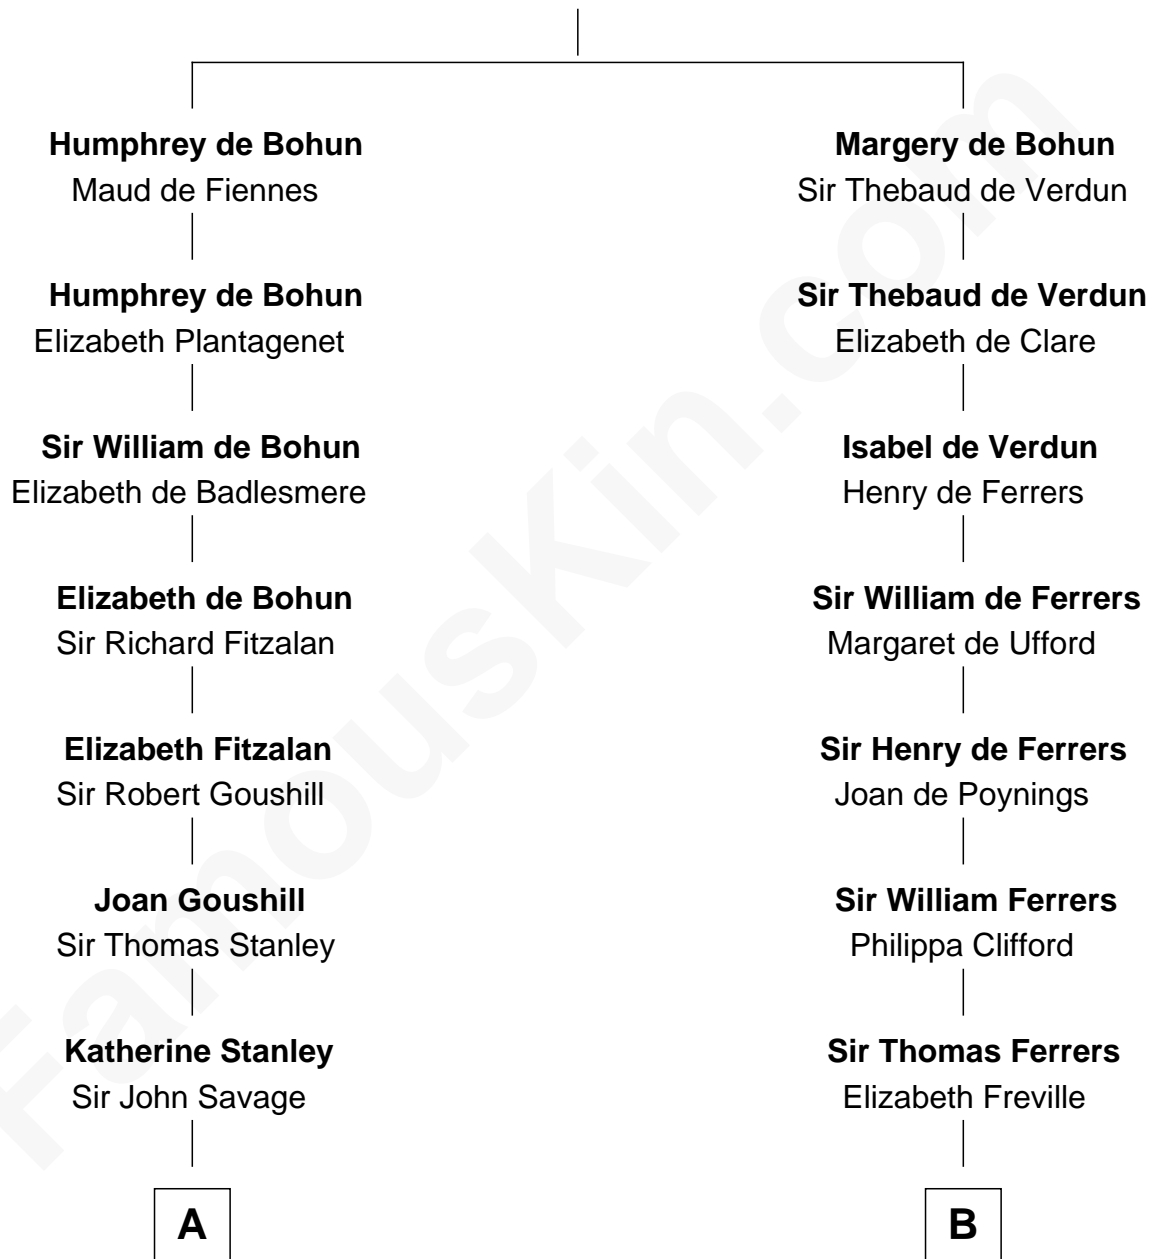

FamousKin.com Relationship Chart of

Adlai Stevenson II

31st Governor of Illinois

12th cousin 9 times removed of

Edmund Waller

English Poet and Politician

Sir Humphrey de Bohun

Eleanor de Braiose

C

—
Thomas Walker Frye
Elizabeth Speed Smith

—
Mary Peachy Frye
Rev. Lewis Warner Green

—
Letitia Green
Adlai Ewing Stevenson

—
Lewis Green Stevenson
Helen Louise Davis

—
Adlai Stevenson II
31st Governor of Illinois