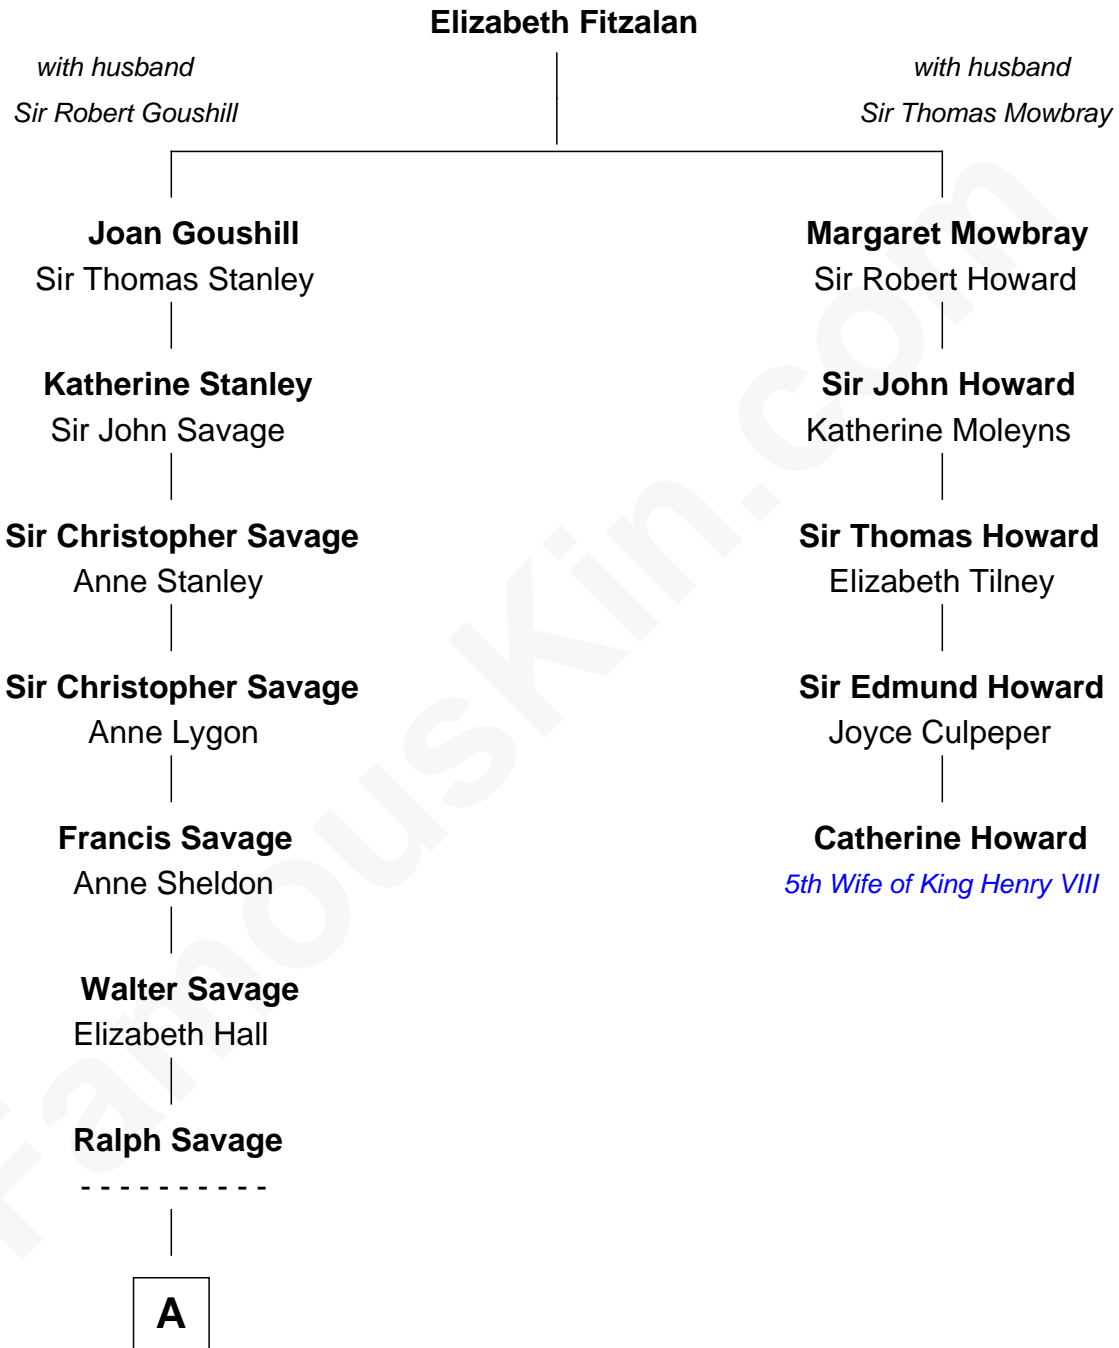

FamousKin.com Relationship Chart of

Adlai Stevenson II

31st Governor of Illinois

4th cousin 12 times removed of

Catherine Howard

5th Wife of King Henry VIII

A

Anthony Savage

Sarah Constable

Alice Savage

Francis Thornton

Col. Francis Thornton

Mary Taliaferro

Mildred Thornton

Dr. Thomas Walker

Peachy Walker