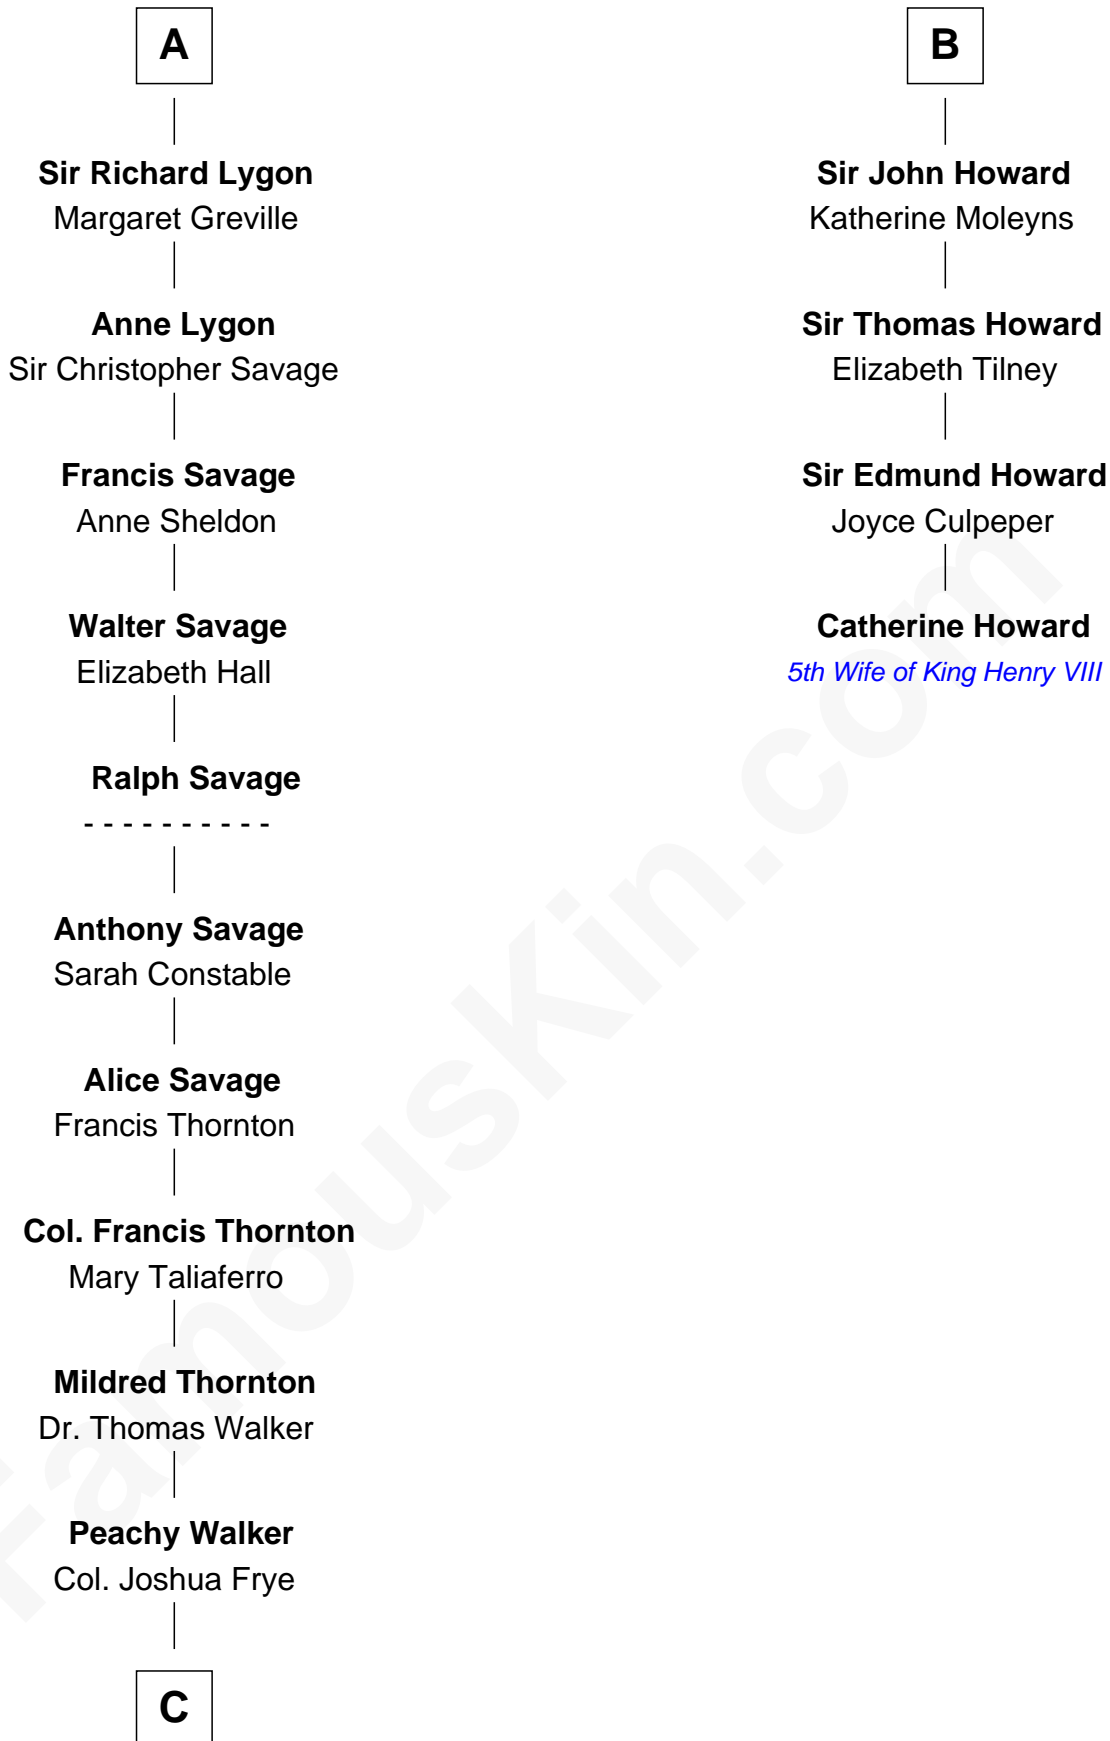

FamousKin.com Relationship Chart of

Adlai Stevenson II

31st Governor of Illinois

10th cousin 11 times removed of

Catherine Howard

5th Wife of King Henry VIII

Sir William de Beauchamp

Isabel Mauduit

Elizabeth de Segrave

Sir Thomas Mowbray

Elizabeth Fitzalan

Margaret Mowbray

Sir Robert Howard

B

C

—
Thomas Walker Frye
Elizabeth Speed Smith