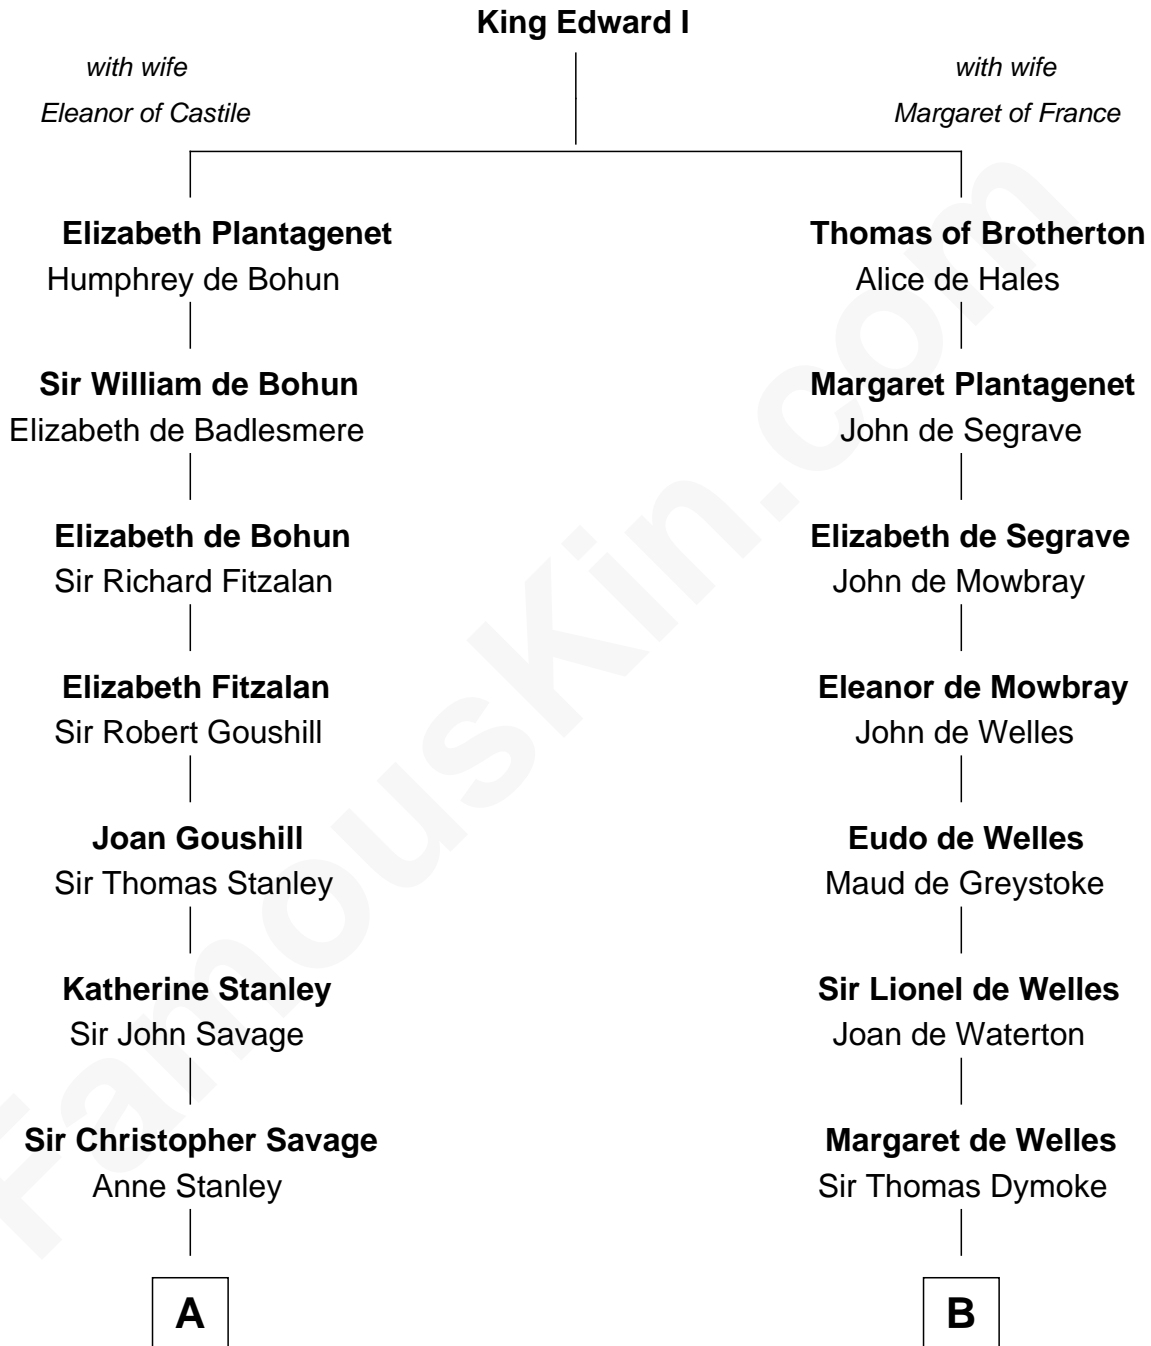

FamousKin.com Relationship Chart of

Adlai Stevenson II

31st Governor of Illinois

18th cousin 2 times removed of

Ralph Waldo Emerson

American Poet

FamousKin.com