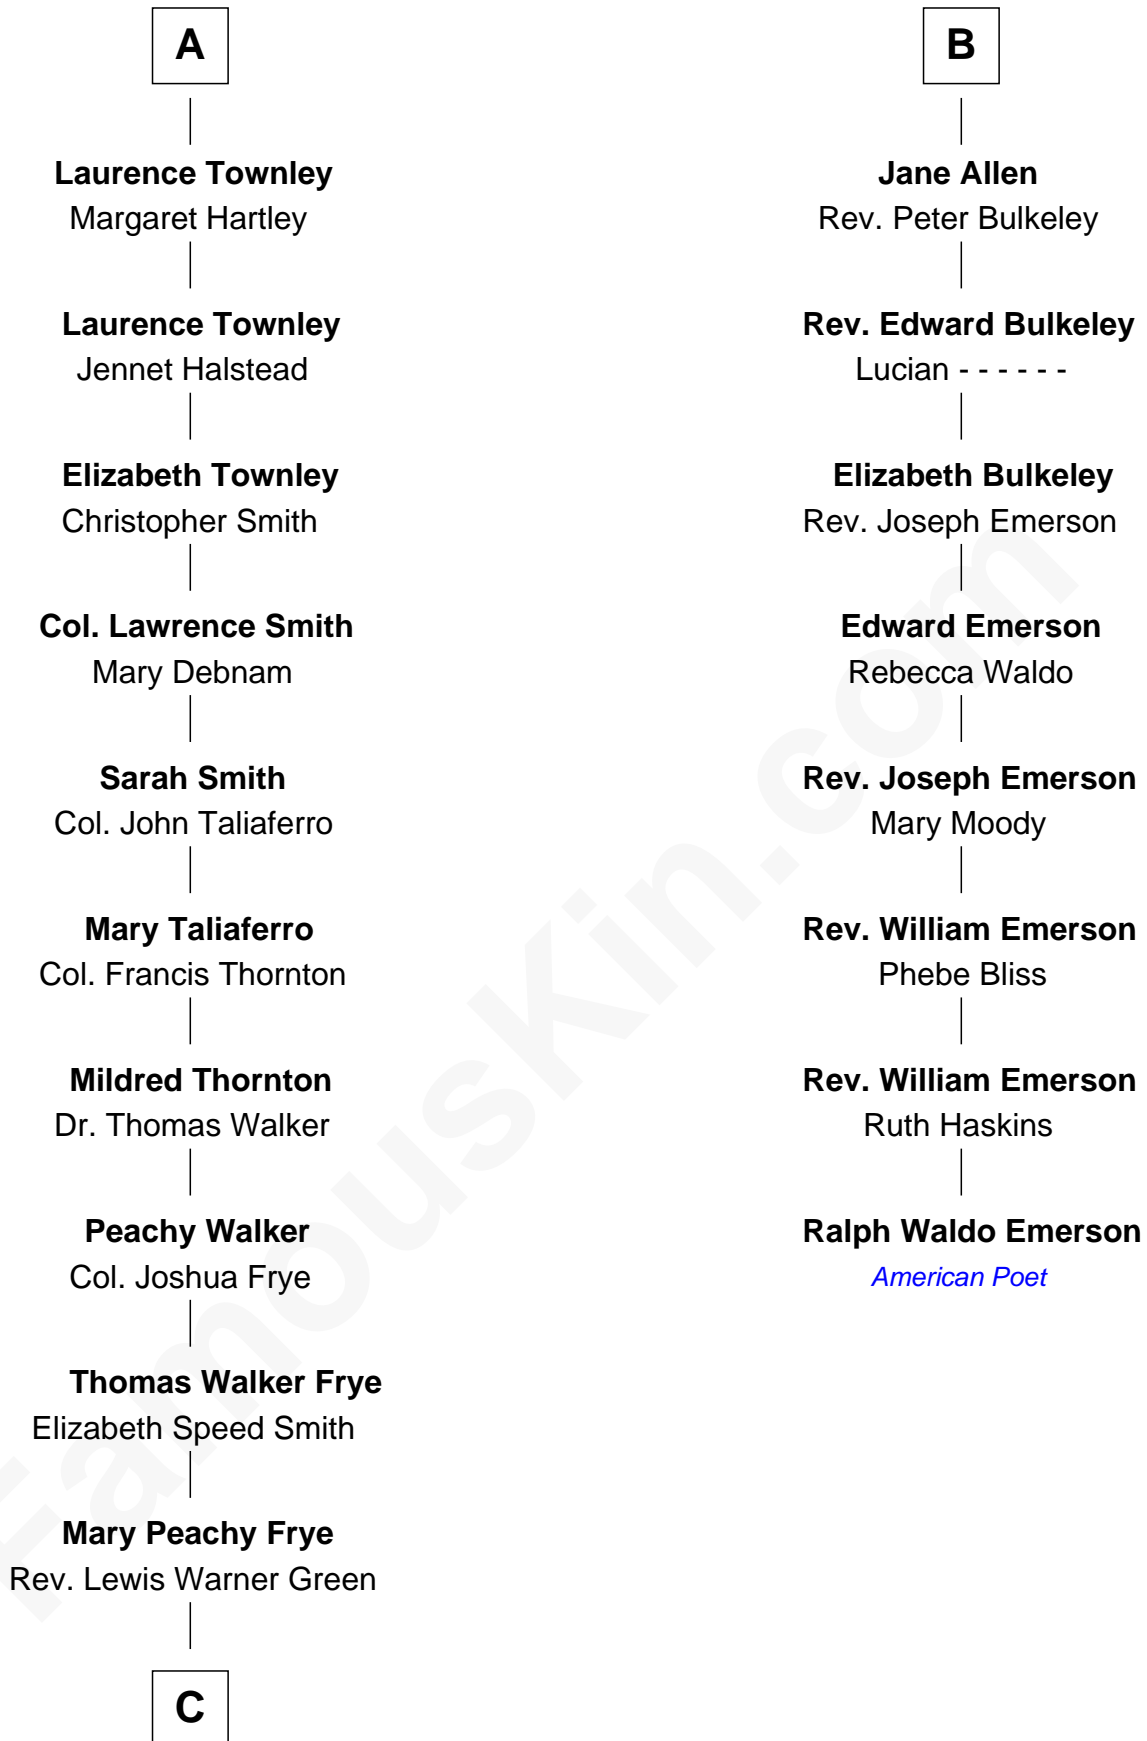

FamousKin.com Relationship Chart of

Adlai Stevenson II

31st Governor of Illinois

14th cousin 5 times removed of

Ralph Waldo Emerson

American Poet

C

—
Letitia Green

Adlai Ewing Stevenson

—
Lewis Green Stevenson

Helen Louise Davis

—
Adlai Stevenson II

31st Governor of Illinois

FamousKin.com